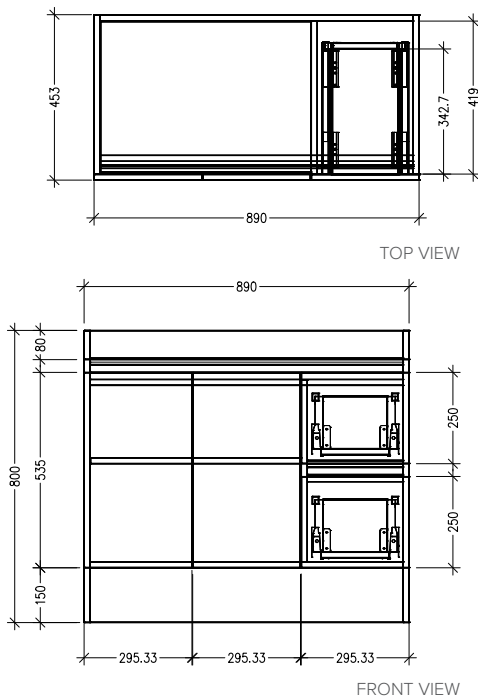

## Lexa 900mm 2 Door, 2 Drawer Floorstanding Vanity

### Features

- Floorstanding
- Soft Close Doors and Drawers
- Negative detail finger pull with extrusion
- Single Basin
- Laminate Woodgrain & Solid Colours on MR Board
- Dimensions: H820 x W900 x D465

### Technical Details

Note: All measurements shown are in millimetres. Sizes are nominal.