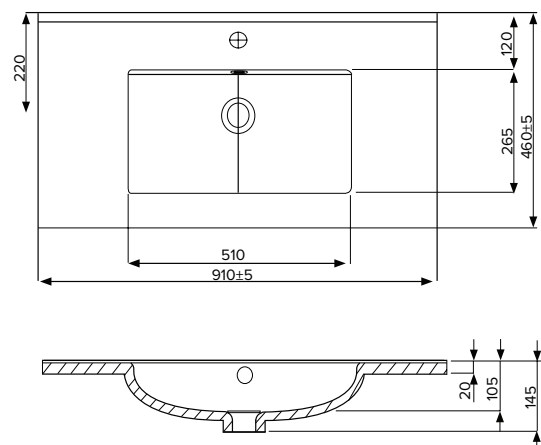

Clasico

Vitreous China with over low
Gloss White - VC

W910 x D465 x H20