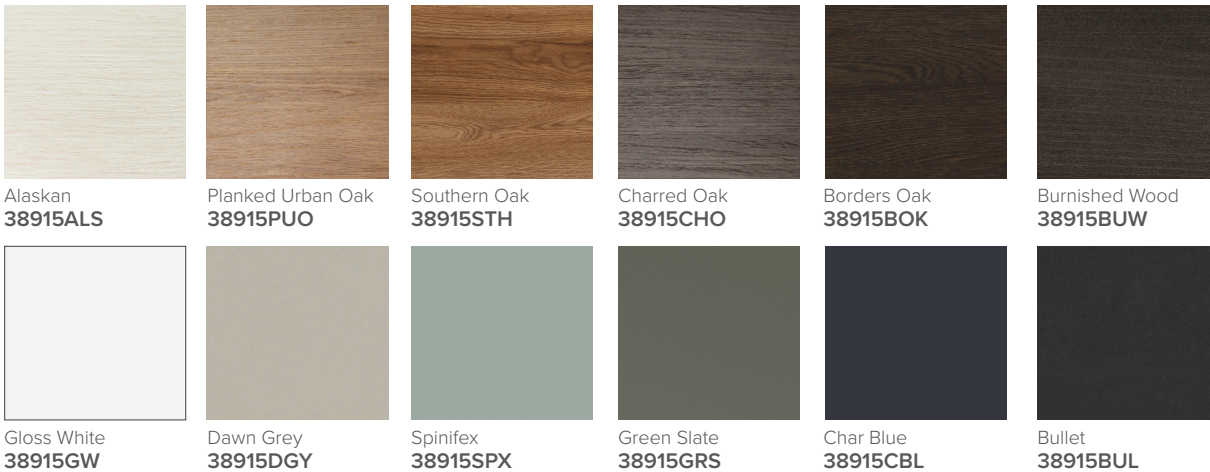

SPECIFICATION SHEET

Lexa 900mm 2 Door, 2 Drawer Wall Hung Vanity

Features

- Wall Hung
- Soft Close Doors and Drawers
- Negative detail finger pull with extrusion
- Single Basin
- Laminate Woodgrain & Solid Colours on MR Board
- Dimensions: H670 x W900 x D465

Colour Options with Code

Technical Details

Note: All measurements shown are in millimetres. Sizes are nominal.

SPECIFICATION SHEET

900mm Basin Options

Via

StoneCast with overflow
 Gloss White - VIA
 Matte White - VIAMW

W900 x D460 x H20

Ponti

StoneCast with overflow
 Gloss White - PO

W904 x D460 x H50

Clasico

Vitreous China with over low
 Gloss White - VC

W910 x D465 x H20

SPECIFICATION SHEET

900mm Basin Options

Vercelli

Vitreous China with overflow
Gloss White - VE

W915 x D465 x H15