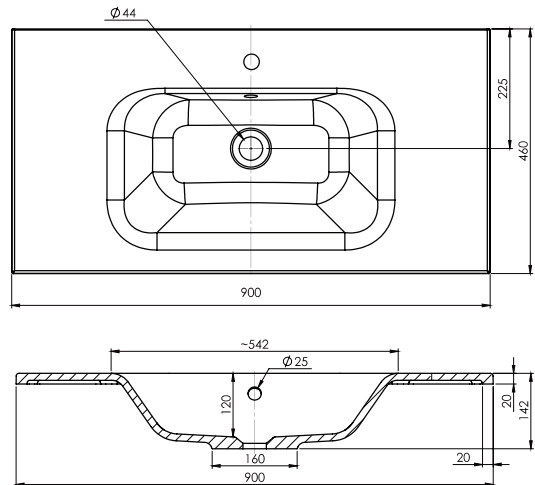

SPECIFICATION SHEET

Lexa 900mm 2 Door, 2 Drawer Wall Hung Vanity

Features

- Wall Hung
- Soft Close Doors and Drawers
- Negative detail finger pull with extrusion
- Single Basin
- Laminate Woodgrain & Solid Colours on MR Board
- Dimensions: H670 x W900 x D465

Colour Options with Code

Technical Details

Note: All measurements shown are in millimetres. Sizes are nominal.

SPECIFICATION SHEET

900mm Basin Options

Via

StoneCast with overflow
 Gloss White - VIA
 Matte White - VIAMW

W900 x D460 x H20

Ponti

StoneCast with overflow
 Gloss White - PO

W904 x D460 x H50

Clasico

Vitreous China with over low
 Gloss White - VC

W910 x D465 x H20

SPECIFICATION SHEET

900mm Basin Options

Vercelli

Vitreous China with overflow
Gloss White - VE

W915 x D465 x H15