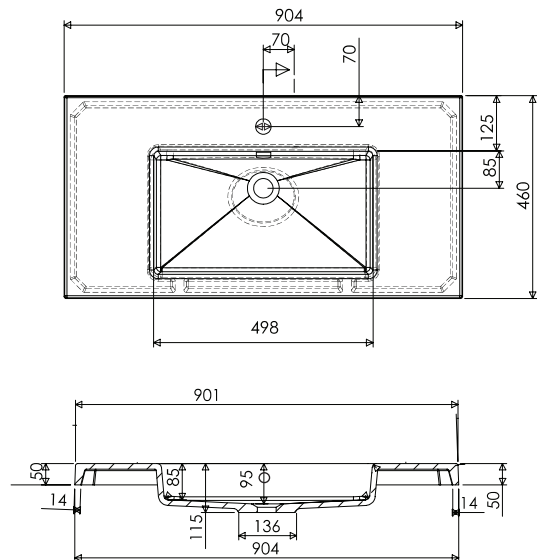

SPECIFICATION SHEET

Lexa 900mm 2 Door, 2 Drawer Wall Hung Vanity

Features

- Wall Hung
- Soft Close Doors and Drawers
- Negative detail finger pull with extrusion
- Single Basin
- Laminate Woodgrain & Solid Colours on MR Board
- Dimensions: H670 x W900 x D465

Colour Options with Code

Technical Details

Note: All measurements shown are in millimetres. Sizes are nominal.

SPECIFICATION SHEET

900mm Basin Options

Via

StoneCast with overflow
 Gloss White - VIA
 Matte White - VIAMW

W900 x D460 x H20

Ponti

StoneCast with overflow
 Gloss White - PO

W904 x D460 x H50

Clasico

Vitreous China with over low
 Gloss White - VC

W910 x D465 x H20

SPECIFICATION SHEET

900mm Basin Options

Vercelli

Vitreous China with overflow
Gloss White - VE

W915 x D465 x H15