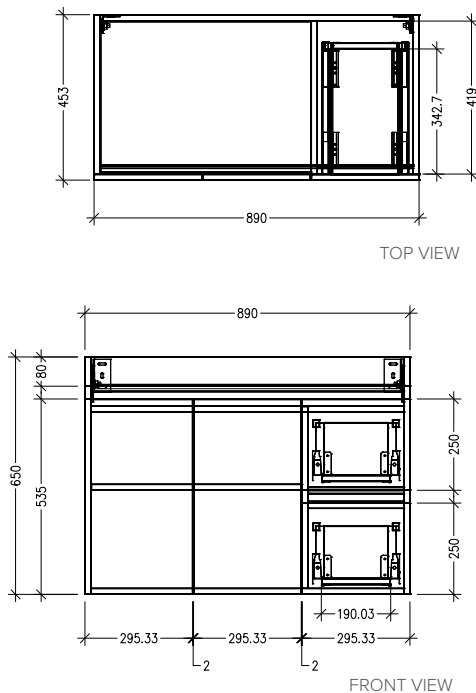

SPECIFICATION SHEET

Lexa 900mm 2 Door, 2 Drawer Wall Hung Vanity

Features

- Wall Hung
- Soft Close Doors and Drawers
- Negative detail finger pull with extrusion
- Single Basin
- Laminate Woodgrain & Solid Colours on MR Board
- Dimensions: H670 x W900 x D465

Colour Options with Code

Technical Details

Note: All measurements shown are in millimetres. Sizes are nominal.

SPECIFICATION SHEET

900mm Basin Options

Via

StoneCast with overflow
 Gloss White - VIA
 Matte White - VIAMW

W900 x D460 x H20

Ponti

StoneCast with overflow
 Gloss White - PO

W904 x D460 x H50

Clasico

Vitreous China with over low
 Gloss White - VC

W910 x D465 x H20

SPECIFICATION SHEET

900mm Basin Options

Vercelli

Vitreous China with overflow
Gloss White - VE

W915 x D465 x H15