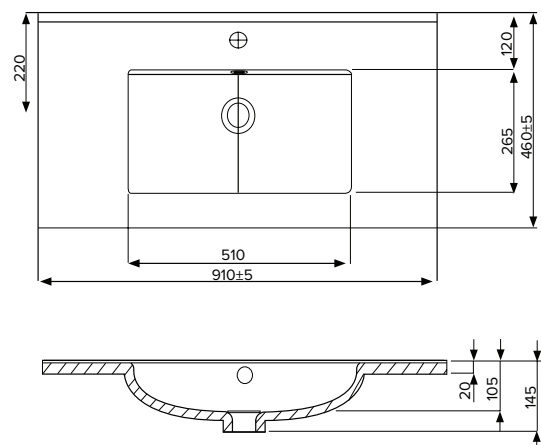

SPECIFICATION SHEET

Lexa 900mm 2 Door, 2 Drawer Wall Hung Vanity

Features

- Wall Hung
- Soft Close Doors and Drawers
- Negative detail finger pull with extrusion
- Single Basin
- Laminate Woodgrain & Solid Colours on MR Board
- Dimensions: H670 x W900 x D465

Colour Options with Code

Technical Details

Note: All measurements shown are in millimetres. Sizes are nominal.

SPECIFICATION SHEET

900mm Basin Options

Via

StoneCast with overflow
 Gloss White - VIA
 Matte White - VIAMW

W900 x D460 x H20

Ponti

StoneCast with overflow
 Gloss White - PO

W904 x D460 x H50

Clasico

Vitreous China with over low
 Gloss White - VC

W910 x D465 x H20

SPECIFICATION SHEET

900mm Basin Options

Vercelli

Vitreous China with overflow
Gloss White - VE

W915 x D465 x H15