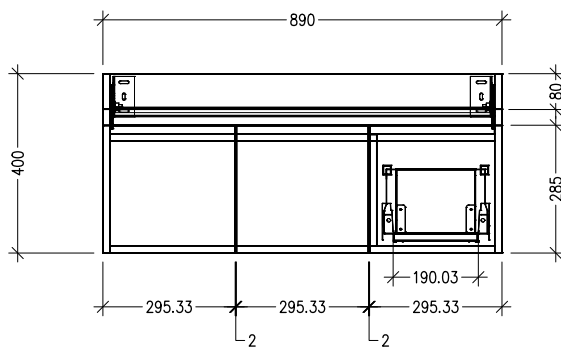

SPECIFICATION SHEET

Lexa 900mm 2 Door, 1 Drawer Wall Hung Vanity

NOTE: Tapware not included

Features

- Wall Hung
- Soft Close Doors and Drawer
- Negative detail finger pull with extrusion
- Single Basin
- Laminate Woodgrain & Solid Colours on MR Board
- Dimensions: H420 x W900 x D465

Dawn Grey
38900DGY

Spinifex
38900SPX

Green Slate
38900GRS

Char Blue
38900CBL

Bullet
38900BUL

Technical Details

Note: All measurements shown are in millimetres. Sizes are nominal.

TOP VIEW

FRONT VIEW

SIDE VIEW

SPECIFICATION SHEET

900mm Basin Options

Via

StoneCast with overflow
 Gloss White - VIA
 Matte White - VIAMW

W900 x D460 x H20

Ponti

StoneCast with overflow
 Gloss White - PO

W904 x D460 x H50

Clasico

Vitreous China with over low
 Gloss White - VC

W910 x D465 x H20

SPECIFICATION SHEET

900mm Basin Options

Vercelli