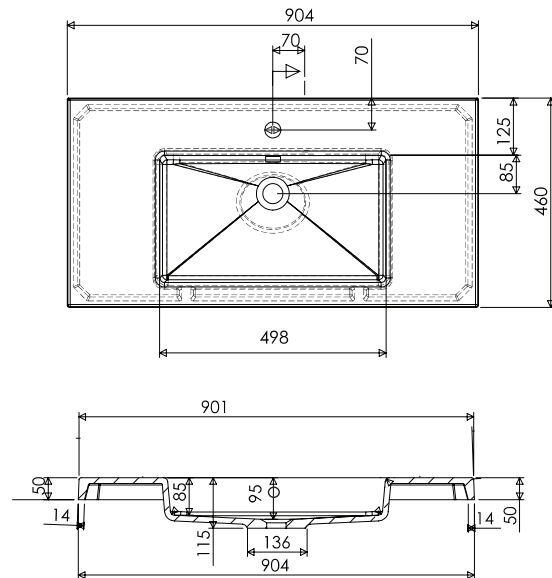

Dawn Grey
38900DGY

Spinifex
38900SPX

Green Slate
38900GRS

Char Blue
38900CBL

Bullet
38900BUL

Technical Details

Note: All measurements shown are in millimetres. Sizes are nominal.

TOP VIEW

FRONT VIEW

SIDE VIEW

SPECIFICATION SHEET

900mm Basin Options

Via

StoneCast with overflow
 Gloss White - VIA
 Matte White - VIAMW

W900 x D460 x H20

Ponti

StoneCast with overflow
 Gloss White - PO

W904 x D460 x H50

Clasico

Vitreous China with over low
 Gloss White - VC

W910 x D465 x H20

SPECIFICATION SHEET

900mm Basin Options

Vercelli

Vitreous China with overflow

Gloss White - VE

W915 x D465 x H15