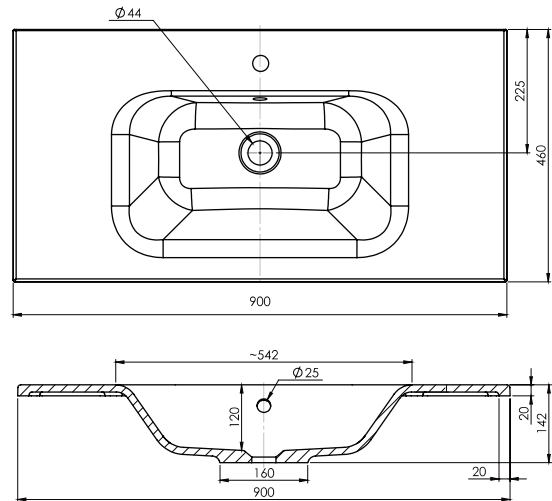

Dawn Grey
38900DGY

Spinifex
38900SPX

Green Slate
38900GRS

Char Blue
38900CBL

Bullet
38900BUL

Technical Details

Note: All measurements shown are in millimetres. Sizes are nominal.

TOP VIEW

FRONT VIEW

SIDE VIEW

SPECIFICATION SHEET

900mm Basin Options

Via

StoneCast with overflow
 Gloss White - VIA
 Matte White - VIAMW

W900 x D460 x H20

Ponti

StoneCast with overflow
 Gloss White - PO

W904 x D460 x H50

Clasico

Vitreous China with over low
 Gloss White - VC

W910 x D465 x H20

SPECIFICATION SHEET

900mm Basin Options

Vercelli

Vitreous China with overflow

Gloss White - VE

W915 x D465 x H15