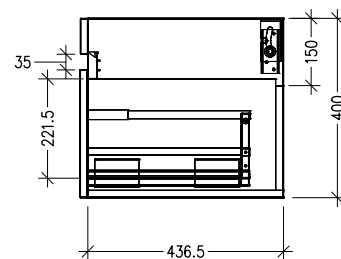

SPECIFICATION SHEET

Lexa 900mm 2 Door, 1 Drawer Wall Hung Vanity

NOTE: Tapware not included

Features

- Wall Hung
- Soft Close Doors and Drawer
- Negative detail finger pull with extrusion
- Single Basin
- Laminate Woodgrain & Solid Colours on MR Board
- Dimensions: H420 x W900 x D465

Dawn Grey
38900DGY

Spinifex
38900SPX

Green Slate
38900GRS

Char Blue
38900CBL

Bullet
38900BUL

Technical Details

Note: All measurements shown are in millimetres. Sizes are nominal.

TOP VIEW

FRONT VIEW

SIDE VIEW

SPECIFICATION SHEET

900mm Basin Options

Via

StoneCast with overflow
 Gloss White - VIA
 Matte White - VIAMW

W900 x D460 x H20

Ponti

StoneCast with overflow
 Gloss White - PO

W904 x D460 x H50

Clasico

Vitreous China with over low
 Gloss White - VC

W910 x D465 x H20

SPECIFICATION SHEET

900mm Basin Options

Vercelli