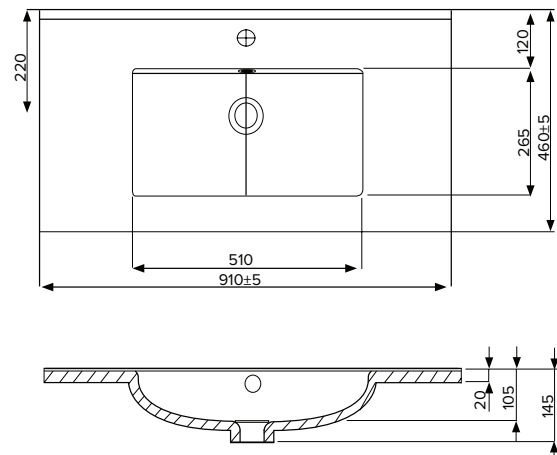

Dawn Grey
38900DGY

Spinifex
38900SPX

Green Slate
38900GRS

Char Blue
38900CBL

Bullet
38900BUL

Technical Details

Note: All measurements shown are in millimetres. Sizes are nominal.

TOP VIEW

FRONT VIEW

SIDE VIEW

SPECIFICATION SHEET

900mm Basin Options

Via

StoneCast with overflow
 Gloss White - VIA
 Matte White - VIAMW

W900 x D460 x H20

Ponti

StoneCast with overflow
 Gloss White - PO

W904 x D460 x H50

Clasico

Vitreous China with over low
 Gloss White - VC

W910 x D465 x H20

SPECIFICATION SHEET

900mm Basin Options

Vercelli

Vitreous China with overflow

Gloss White - VE

W915 x D465 x H15