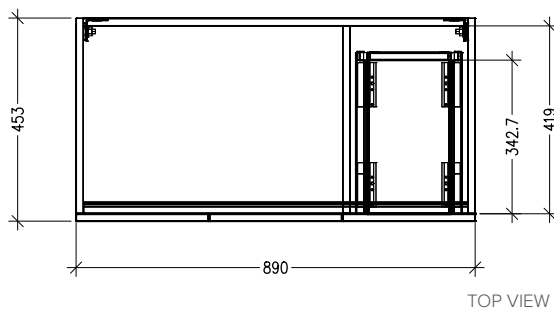

SPECIFICATION SHEET

Lexa 900mm 2 Door, 1 Drawer Wall Hung Vanity

NOTE: Tapware not included

Features

- Wall Hung
- Soft Close Doors and Drawer
- Negative detail finger pull with extrusion
- Single Basin
- Laminate Woodgrain & Solid Colours on MR Board
- Dimensions: H420 x W900 x D465

Dawn Grey
38900DGY

Spinifex
38900SPX

Green Slate
38900GRS

Char Blue
38900CBL

Bullet
38900BUL

Technical Details

Note: All measurements shown are in millimetres. Sizes are nominal.

TOP VIEW

FRONT VIEW

SIDE VIEW

SPECIFICATION SHEET

900mm Basin Options

Via

StoneCast with overflow
 Gloss White - VIA
 Matte White - VIAMW

W900 x D460 x H20

Ponti

StoneCast with overflow
 Gloss White - PO

W904 x D460 x H50

Clasico

Vitreous China with over low
 Gloss White - VC

W910 x D465 x H20

SPECIFICATION SHEET

900mm Basin Options

Vercelli