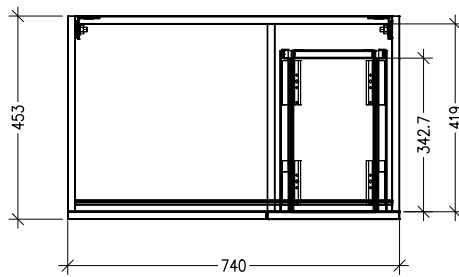

SPECIFICATION SHEET

Lexa 750mm 1 Door, 1 Drawer Wall Hung Vanity

NOTE: Tapware not included

Features

- Wall Hung
- Soft Close Door and Drawer
- Negative detail finger pull with extrusion
- Single Basin
- Laminate Woodgrain & Solid Colours on MR Board
- Dimensions: H420 x W750 x D465

Dawn Grey
38750DGY

Spinifex
38750SPX

Green Slate
38750GRS

Char Blue
38750CBL

Bullet
38750BUL

Technical Details

Note: All measurements shown are in millimetres. Sizes are nominal.

TOP VIEW

FRONT VIEW

SIDE VIEW

SPECIFICATION SHEET

750mm Basin Options

Via

StoneCast with overflow
Gloss White - VIA
Matte White - VIAMW

W750 x D460 x H20

Ponti

StoneCast with overflow
Gloss White - PO

W754 x D460 x H50

Clasico

Vitreous China with overflow
Gloss White - VC

W760 x D465 x H20

SPECIFICATION SHEET

750mm Basin Option

Vercelli