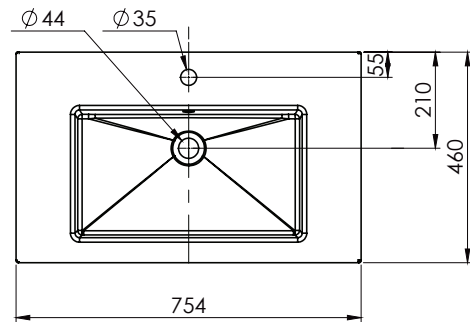

Dawn Grey
38750DGY

Spinifex
38750SPX

Green Slate
38750GRS

Char Blue
38750CBL

Bullet
38750BUL

Technical Details

Note: All measurements shown are in millimetres. Sizes are nominal.

TOP VIEW

FRONT VIEW

SIDE VIEW

SPECIFICATION SHEET

750mm Basin Options

Via

StoneCast with overflow
Gloss White - VIA
Matte White - VIAMW

W750 x D460 x H20

Ponti

StoneCast with overflow
Gloss White - PO

W754 x D460 x H50

Clasico

Vitreous China with overflow
Gloss White - VC

W760 x D465 x H20

SPECIFICATION SHEET

750mm Basin Option

Vercelli

Vitreous China with overflow

Gloss White - VE

W765 x D465 x H15