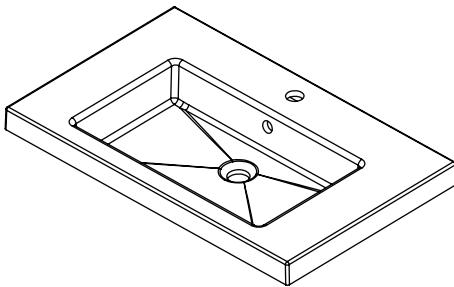

SPECIFICATION SHEET

Lexa 750mm 1 Door, 1 Drawer Wall Hung Vanity

NOTE: Tapware not included

Features

- Wall Hung
- Soft Close Door and Drawer
- Negative detail finger pull with extrusion
- Single Basin
- Laminate Woodgrain & Solid Colours on MR Board
- Dimensions: H420 x W750 x D465

Dawn Grey
38750DGY

Spinifex
38750SPX

Green Slate
38750GRS

Char Blue
38750CBL

Bullet
38750BUL

Technical Details

Note: All measurements shown are in millimetres. Sizes are nominal.

TOP VIEW

FRONT VIEW

SIDE VIEW

SPECIFICATION SHEET

750mm Basin Options

Via

StoneCast with overflow
Gloss White - VIA
Matte White - VIAMW

W750 x D460 x H20

Ponti

StoneCast with overflow
Gloss White - PO

W754 x D460 x H50

Clasico

Vitreous China with overflow
Gloss White - VC

W760 x D465 x H20

SPECIFICATION SHEET

750mm Basin Option

Vercelli