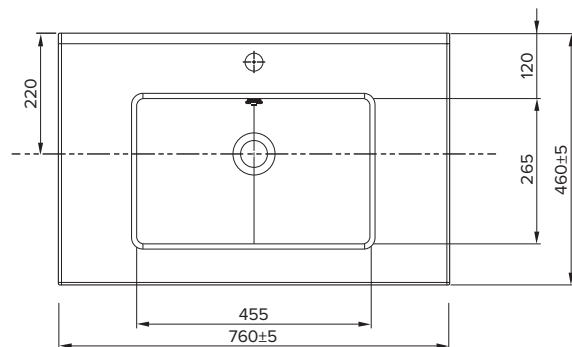

SPECIFICATION SHEET

Lexa 750mm 1 Door, 1 Drawer Wall Hung Vanity

NOTE: Tapware not included

Features

- Wall Hung
- Soft Close Door and Drawer
- Negative detail finger pull with extrusion
- Single Basin
- Laminate Woodgrain & Solid Colours on MR Board
- Dimensions: H420 x W750 x D465

FRONT VIEW

SIDE VIEW

SPECIFICATION SHEET

750mm Basin Options

Via

StoneCast with overflow
Gloss White - VIA
Matte White - VIAMW

W750 x D460 x H20

Ponti

StoneCast with overflow
Gloss White - PO

W754 x D460 x H50

Clasico

Vitreous China with overflow
Gloss White - VC

W760 x D465 x H20

SPECIFICATION SHEET

750mm Basin Option

Vercelli

Vitreous China with overflow

Gloss White - VE

W765 x D465 x H15