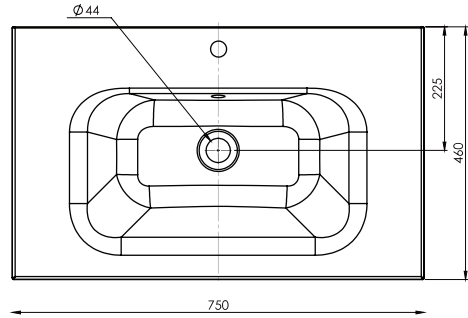

SPECIFICATION SHEET

Lexa 750mm 1 Door, 1 Drawer Wall Hung Vanity

NOTE: Tapware not included

Features

- Wall Hung
- Soft Close Door and Drawer
- Negative detail finger pull with extrusion
- Single Basin
- Laminate Woodgrain & Solid Colours on MR Board
- Dimensions: H420 x W750 x D465

Dawn Grey
38750DGY

Spinifex
38750SPX

Green Slate
38750GRS

Char Blue
38750CBL

Bullet
38750BUL

Technical Details

Note: All measurements shown are in millimetres. Sizes are nominal.

TOP VIEW

FRONT VIEW

SIDE VIEW

SPECIFICATION SHEET

750mm Basin Options

Via

StoneCast with overflow
Gloss White - VIA
Matte White - VIAMW

W750 x D460 x H20

Ponti

StoneCast with overflow
Gloss White - PO

W754 x D460 x H50

Clasico

Vitreous China with overflow
Gloss White - VC

W760 x D465 x H20

SPECIFICATION SHEET

750mm Basin Option

Vercelli