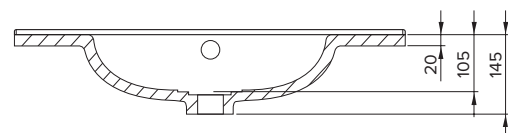

SPECIFICATION SHEET

Lexa 750mm 1 Door, 1 Drawer Wall Hung Vanity

NOTE: Tapware not included

Features

- Wall Hung
- Soft Close Door and Drawer
- Negative detail finger pull with extrusion
- Single Basin
- Laminate Woodgrain & Solid Colours on MR Board
- Dimensions: H420 x W750 x D465

Dawn Grey
38750DGY

Spinifex
38750SPX

Green Slate
38750GRS

Char Blue
38750CBL

Bullet
38750BUL

Technical Details

Note: All measurements shown are in millimetres. Sizes are nominal.

TOP VIEW

FRONT VIEW

SIDE VIEW

SPECIFICATION SHEET

750mm Basin Options

Via

StoneCast with overflow
Gloss White - VIA
Matte White - VIAMW

W750 x D460 x H20

Ponti

StoneCast with overflow
Gloss White - PO

W754 x D460 x H50

Clasico

Vitreous China with overflow
Gloss White - VC

W760 x D465 x H20

SPECIFICATION SHEET

750mm Basin Option

Vercelli