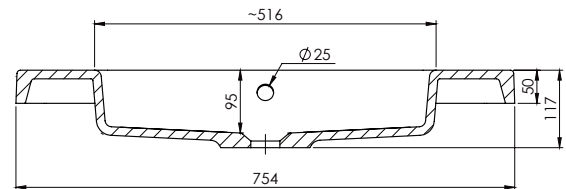

SPECIFICATION SHEET

Lexa 750mm 1 Door, 1 Drawer Wall Hung Vanity

NOTE: Tapware not included

Features

- Wall Hung
- Soft Close Door and Drawer
- Negative detail finger pull with extrusion
- Single Basin
- Laminate Woodgrain & Solid Colours on MR Board
- Dimensions: H420 x W750 x D465

Dawn Grey
38750DGY

Spinifex
38750SPX

Green Slate
38750GRS

Char Blue
38750CBL

Bullet
38750BUL

Technical Details

Note: All measurements shown are in millimetres. Sizes are nominal.

TOP VIEW

FRONT VIEW

SIDE VIEW

SPECIFICATION SHEET

750mm Basin Options

Via

StoneCast with overflow
Gloss White - VIA
Matte White - VIAMW

W750 x D460 x H20

Ponti

StoneCast with overflow
Gloss White - PO

W754 x D460 x H50

Clasico

Vitreous China with overflow
Gloss White - VC

W760 x D465 x H20

SPECIFICATION SHEET

750mm Basin Option

Vercelli