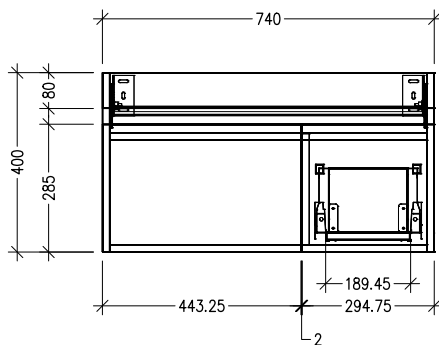

SPECIFICATION SHEET

Lexa 750mm 1 Door, 1 Drawer Wall Hung Vanity

NOTE: Tapware not included

Features

- Wall Hung
- Soft Close Door and Drawer
- Negative detail finger pull with extrusion
- Single Basin
- Laminate Woodgrain & Solid Colours on MR Board
- Dimensions: H420 x W750 x D465

Dawn Grey
38750DGY

Spinifex
38750SPX

Green Slate
38750GRS

Char Blue
38750CBL

Bullet
38750BUL

Technical Details

Note: All measurements shown are in millimetres. Sizes are nominal.

TOP VIEW

FRONT VIEW

SIDE VIEW

SPECIFICATION SHEET

750mm Basin Options

Via

StoneCast with overflow
Gloss White - VIA
Matte White - VIAMW

W750 x D460 x H20

Ponti

StoneCast with overflow
Gloss White - PO

W754 x D460 x H50

Clasico

Vitreous China with overflow
Gloss White - VC

W760 x D465 x H20

SPECIFICATION SHEET

750mm Basin Option

Vercelli