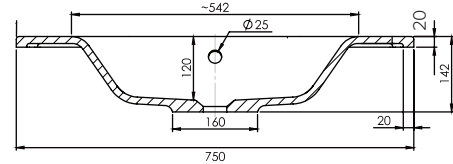

Dawn Grey
38750DGY

Spinifex
38750SPX

Green Slate
38750GRS

Char Blue
38750CBL

Bullet
38750BUL

Technical Details

Note: All measurements shown are in millimetres. Sizes are nominal.

TOP VIEW

FRONT VIEW

SIDE VIEW

SPECIFICATION SHEET

750mm Basin Options

Via

StoneCast with overflow
Gloss White - VIA
Matte White - VIAMW

W750 x D460 x H20

Ponti

StoneCast with overflow
Gloss White - PO

W754 x D460 x H50

Clasico

Vitreous China with overflow
Gloss White - VC

W760 x D465 x H20

SPECIFICATION SHEET

750mm Basin Option

Vercelli