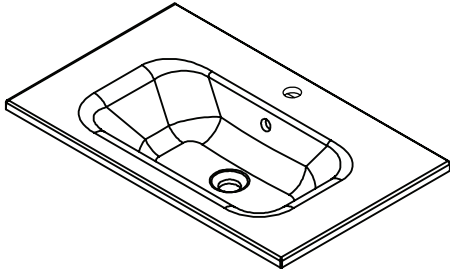

SPECIFICATION SHEET

Lexa 750mm 1 Door, 1 Drawer Wall Hung Vanity

NOTE: Tapware not included

Features

- Wall Hung
- Soft Close Door and Drawer
- Negative detail finger pull with extrusion
- Single Basin
- Laminate Woodgrain & Solid Colours on MR Board
- Dimensions: H420 x W750 x D465

Dawn Grey
38750DGY

Spinifex
38750SPX

Green Slate
38750GRS

Char Blue
38750CBL

Bullet
38750BUL

Technical Details

Note: All measurements shown are in millimetres. Sizes are nominal.

TOP VIEW

FRONT VIEW

SIDE VIEW

SPECIFICATION SHEET

750mm Basin Options

Via

StoneCast with overflow
Gloss White - VIA
Matte White - VIAMW

W750 x D460 x H20

Ponti

StoneCast with overflow
Gloss White - PO

W754 x D460 x H50

Clasico

Vitreous China with overflow
Gloss White - VC

W760 x D465 x H20

SPECIFICATION SHEET

750mm Basin Option

Vercelli