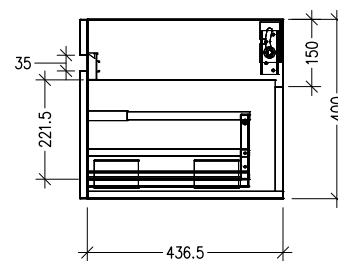

SPECIFICATION SHEET

Lexa 750mm 1 Door, 1 Drawer Wall Hung Vanity

NOTE: Tapware not included

Features

- Wall Hung
- Soft Close Door and Drawer
- Negative detail finger pull with extrusion
- Single Basin
- Laminate Woodgrain & Solid Colours on MR Board
- Dimensions: H420 x W750 x D465

Dawn Grey
38750DGY

Spinifex
38750SPX

Green Slate
38750GRS

Char Blue
38750CBL

Bullet
38750BUL

Technical Details

Note: All measurements shown are in millimetres. Sizes are nominal.

TOP VIEW

FRONT VIEW

SIDE VIEW

SPECIFICATION SHEET

750mm Basin Options

Via

StoneCast with overflow
Gloss White - VIA
Matte White - VIAMW

W750 x D460 x H20

Ponti

StoneCast with overflow
Gloss White - PO

W754 x D460 x H50

Clasico

Vitreous China with overflow
Gloss White - VC

W760 x D465 x H20

SPECIFICATION SHEET

750mm Basin Option

Vercelli