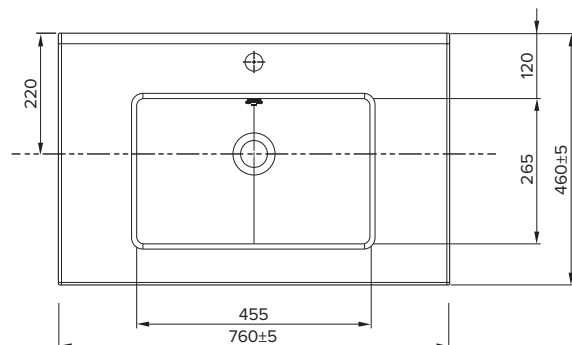

### Technical Details

TOP VIEW

FRONT VIEW

SIDE VIEW

Note: All measurements shown are in millimetres. Sizes are nominal.

### Ponti

StoneCast with overflow  
Gloss White - PO

W754 x D460 x H50

### Clasico

Vitreous China with overflow  
Gloss White - VC

W760 x D465 x H20

## 750mm Basin Option