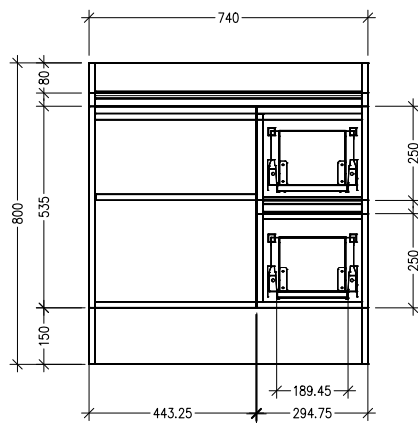

### Features

- Floorstanding
- Soft Close Door and Drawers
- Negative detail finger pull with extrusion
- Single Basin
- Laminate Woodgrain & Solid Colours on MR Board
- Dimensions: H820 x W750 x D465

### Technical Details

TOP VIEW

FRONT VIEW

SIDE VIEW

Note: All measurements shown are in millimetres. Sizes are nominal.