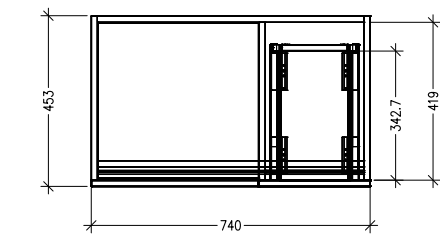

### Features

- Floorstanding
- Soft Close Door and Drawers
- Negative detail finger pull with extrusion
- Single Basin
- Laminate Woodgrain & Solid Colours on MR Board
- Dimensions: H820 x W750 x D465

### Technical Details

TOP VIEW

FRONT VIEW

SIDE VIEW

Note: All measurements shown are in millimetres. Sizes are nominal.