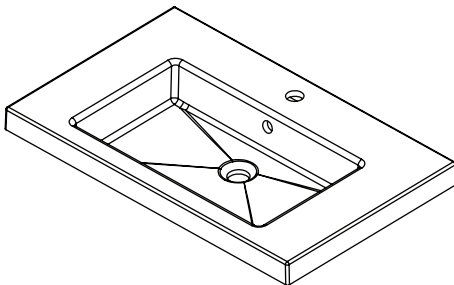

Ponti

StoneCast with overflow
Gloss White - PO

W754 x D460 x H50