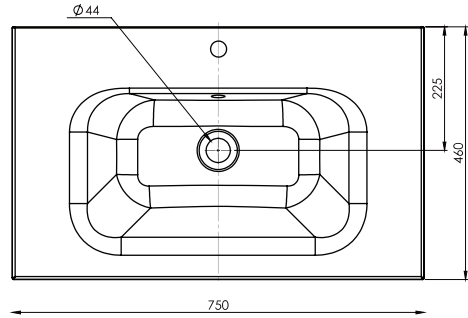

SPECIFICATION SHEET

750mm Basin Options

Via

StoneCast with overflow
Gloss White - VIA
Matte White - VIAMW

W750 x D460 x H20