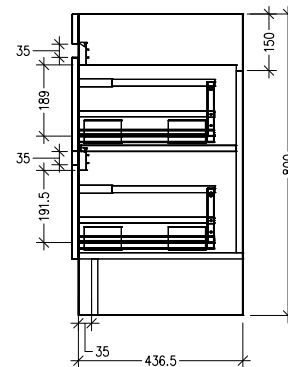

### Features

- Floorstanding
- Soft Close Door and Drawers
- Negative detail finger pull with extrusion
- Single Basin
- Laminate Woodgrain & Solid Colours on MR Board
- Dimensions: H820 x W750 x D465

### Technical Details

TOP VIEW

FRONT VIEW

SIDE VIEW

Note: All measurements shown are in millimetres. Sizes are nominal.