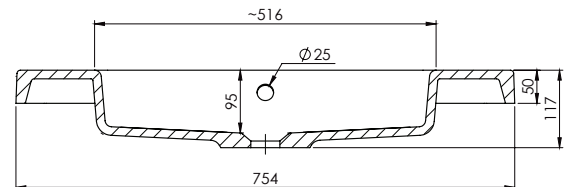

Ponti

StoneCast with overflow
Gloss White - PO

W754 x D460 x H50