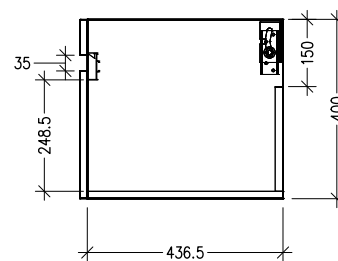

SPECIFICATION SHEET

Lexa 600mm 2 Door Wall Hung Vanity

NOTE: Tapware not included

Features

- Wall Hung
- 2 Soft Close Doors
- Negative detail finger pull with extrusion
- Single Basin
- Laminate Woodgrain & Solid Colours on MR Board
- Dimensions: H420 x W600 x D465

Dawn Grey
38600DGY

Spinifex
38600SPX

Green Slate
38600GRS

Char Blue
38600CBL

Bullet
38600BUL

Technical Details

Note: All measurements shown are in millimetres. Sizes are nominal.

TOP VIEW

FRONT VIEW

SIDE VIEW

SPECIFICATION SHEET

600mm Basin Options

Via

StoneCast with overflow
Gloss White - VIA
Matte White - VIAMW

W610 x D460 x H20

Ponti

StoneCast with overflow
Gloss White - PO

W604 x D460 x H50

Clasico

Vitreous China with overflow
Gloss White - VC

W600 x D465 x H20

SPECIFICATION SHEET

600mm Basin Options

Vercelli