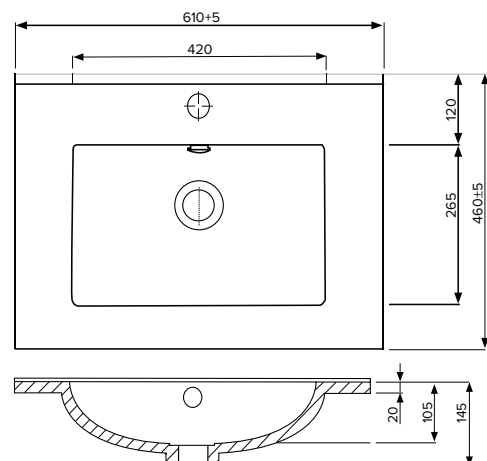

SPECIFICATION SHEET

Lexa 600mm 2 Door Wall Hung Vanity

NOTE: Tapware not included

Features

- Wall Hung
- 2 Soft Close Doors
- Negative detail finger pull with extrusion
- Single Basin
- Laminate Woodgrain & Solid Colours on MR Board
- Dimensions: H420 x W600 x D465

Dawn Grey
38600DGY

Spinifex
38600SPX

Green Slate
38600GRS

Char Blue
38600CBL

Bullet
38600BUL

Technical Details

Note: All measurements shown are in millimetres. Sizes are nominal.

TOP VIEW

FRONT VIEW

SIDE VIEW

SPECIFICATION SHEET

600mm Basin Options

Via

StoneCast with overflow
Gloss White - VIA
Matte White - VIAMW

W610 x D460 x H20

Ponti

StoneCast with overflow
Gloss White - PO

W604 x D460 x H50

Clasico

Vitreous China with overflow
Gloss White - VC

W600 x D465 x H20

SPECIFICATION SHEET

600mm Basin Options

Vercelli