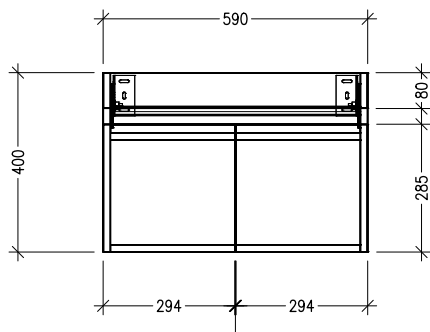

SPECIFICATION SHEET

Lexa 600mm 2 Door Wall Hung Vanity

NOTE: Tapware not included

Features

- Wall Hung
- 2 Soft Close Doors
- Negative detail finger pull with extrusion
- Single Basin
- Laminate Woodgrain & Solid Colours on MR Board
- Dimensions: H420 x W600 x D465

Dawn Grey
38600DGY

Spinifex
38600SPX

Green Slate
38600GRS

Char Blue
38600CBL

Bullet
38600BUL

Technical Details

Note: All measurements shown are in millimetres. Sizes are nominal.

TOP VIEW

FRONT VIEW

SIDE VIEW

SPECIFICATION SHEET

600mm Basin Options

Via

StoneCast with overflow
Gloss White - VIA
Matte White - VIAMW

W610 x D460 x H20

Ponti

StoneCast with overflow
Gloss White - PO

W604 x D460 x H50

Clasico

Vitreous China with overflow
Gloss White - VC

W600 x D465 x H20

SPECIFICATION SHEET

600mm Basin Options

Vercelli