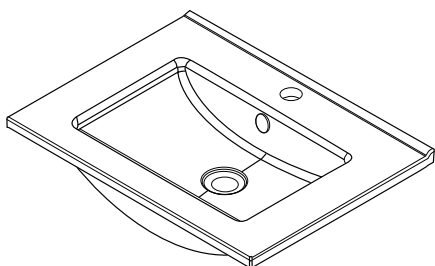

SPECIFICATION SHEET

Lexa 600mm 2 Door Wall Hung Vanity

NOTE: Tapware not included

Features

- Wall Hung
- 2 Soft Close Doors
- Negative detail finger pull with extrusion
- Single Basin
- Laminate Woodgrain & Solid Colours on MR Board
- Dimensions: H420 x W600 x D465

FRONT VIEW

SIDE VIEW

SPECIFICATION SHEET

600mm Basin Options

Via

StoneCast with overflow
Gloss White - VIA
Matte White - VIAMW

W610 x D460 x H20

Ponti

StoneCast with overflow
Gloss White - PO

W604 x D460 x H50

Clasico

Vitreous China with overflow
Gloss White - VC

W600 x D465 x H20

SPECIFICATION SHEET

600mm Basin Options

Vercelli