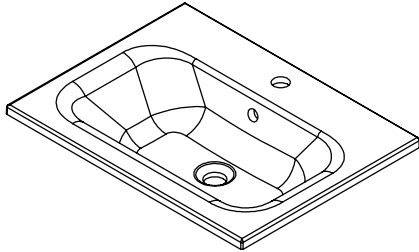

SPECIFICATION SHEET

Lexa 600mm 2 Door Wall Hung Vanity

NOTE: Tapware not included

Features

- Wall Hung
- 2 Soft Close Doors
- Negative detail finger pull with extrusion
- Single Basin
- Laminate Woodgrain & Solid Colours on MR Board
- Dimensions: H420 x W600 x D465

Dawn Grey
38600DGY

Spinifex
38600SPX

Green Slate
38600GRS

Char Blue
38600CBL

Bullet
38600BUL

Technical Details

Note: All measurements shown are in millimetres. Sizes are nominal.

TOP VIEW

FRONT VIEW

SIDE VIEW

SPECIFICATION SHEET

600mm Basin Options

Via

StoneCast with overflow
Gloss White - VIA
Matte White - VIAMW

W610 x D460 x H20

Ponti

StoneCast with overflow
Gloss White - PO

W604 x D460 x H50

Clasico

Vitreous China with overflow
Gloss White - VC

W600 x D465 x H20

SPECIFICATION SHEET

600mm Basin Options

Vercelli