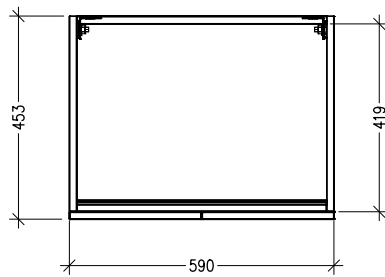

SPECIFICATION SHEET

Lexa 600mm 2 Door Wall Hung Vanity

NOTE: Tapware not included

Features

- Wall Hung
- 2 Soft Close Doors
- Negative detail finger pull with extrusion
- Single Basin
- Laminate Woodgrain & Solid Colours on MR Board
- Dimensions: H420 x W600 x D465

Dawn Grey
38600DGY

Spinifex
38600SPX

Green Slate
38600GRS

Char Blue
38600CBL

Bullet
38600BUL

Technical Details

Note: All measurements shown are in millimetres. Sizes are nominal.

TOP VIEW

FRONT VIEW

SIDE VIEW

SPECIFICATION SHEET

600mm Basin Options

Via

StoneCast with overflow
Gloss White - VIA
Matte White - VIAMW

W610 x D460 x H20

Ponti

StoneCast with overflow
Gloss White - PO

W604 x D460 x H50

Clasico

Vitreous China with overflow
Gloss White - VC

W600 x D465 x H20

SPECIFICATION SHEET

600mm Basin Options

Vercelli