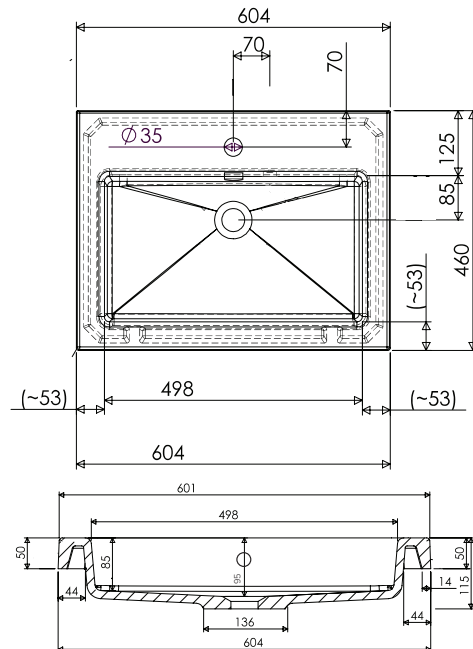

SPECIFICATION SHEET

Lexa 600mm 2 Door Wall Hung Vanity

NOTE: Tapware not included

Features

- Wall Hung
- 2 Soft Close Doors
- Negative detail finger pull with extrusion
- Single Basin
- Laminate Woodgrain & Solid Colours on MR Board
- Dimensions: H420 x W600 x D465

Dawn Grey
38600DGY

Spinifex
38600SPX

Green Slate
38600GRS

Char Blue
38600CBL

Bullet
38600BUL

Technical Details

Note: All measurements shown are in millimetres. Sizes are nominal.

TOP VIEW

FRONT VIEW

SIDE VIEW

SPECIFICATION SHEET

600mm Basin Options

Via

StoneCast with overflow
Gloss White - VIA
Matte White - VIAMW

W610 x D460 x H20

Ponti

StoneCast with overflow
Gloss White - PO

W604 x D460 x H50

Clasico

Vitreous China with overflow
Gloss White - VC

W600 x D465 x H20

SPECIFICATION SHEET

600mm Basin Options

Vercelli