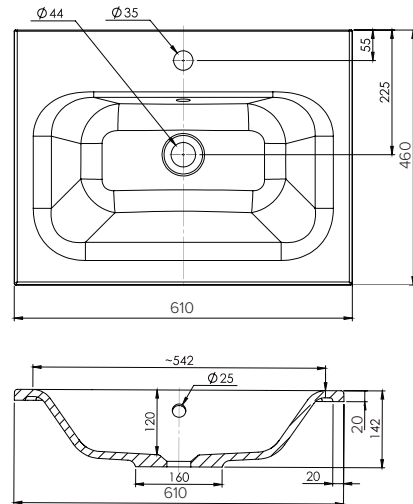

SPECIFICATION SHEET

Lexa 600mm 2 Door Wall Hung Vanity

NOTE: Tapware not included

Features

- Wall Hung
- 2 Soft Close Doors
- Negative detail finger pull with extrusion
- Single Basin
- Laminate Woodgrain & Solid Colours on MR Board
- Dimensions: H420 x W600 x D465

Dawn Grey
38600DGY

Spinifex
38600SPX

Green Slate
38600GRS

Char Blue
38600CBL

Bullet
38600BUL

Technical Details

Note: All measurements shown are in millimetres. Sizes are nominal.

TOP VIEW

FRONT VIEW

SIDE VIEW

SPECIFICATION SHEET

600mm Basin Options

Via

StoneCast with overflow
Gloss White - VIA
Matte White - VIAMW

W610 x D460 x H20

Ponti

StoneCast with overflow
Gloss White - PO

W604 x D460 x H50

Clasico

Vitreous China with overflow
Gloss White - VC

W600 x D465 x H20

SPECIFICATION SHEET

600mm Basin Options

Vercelli