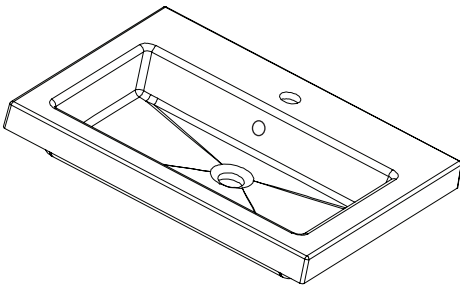

SPECIFICATION SHEET

Lexa 600mm 2 Door Wall Hung Vanity

NOTE: Tapware not included

Features

- Wall Hung
- 2 Soft Close Doors
- Negative detail finger pull with extrusion
- Single Basin
- Laminate Woodgrain & Solid Colours on MR Board
- Dimensions: H420 x W600 x D465

Dawn Grey
38600DGY

Spinifex
38600SPX

Green Slate
38600GRS

Char Blue
38600CBL

Bullet
38600BUL

Technical Details

Note: All measurements shown are in millimetres. Sizes are nominal.

TOP VIEW

FRONT VIEW

SIDE VIEW

SPECIFICATION SHEET

600mm Basin Options

Via

StoneCast with overflow
Gloss White - VIA
Matte White - VIAMW

W610 x D460 x H20

Ponti

StoneCast with overflow
Gloss White - PO

W604 x D460 x H50

Clasico

Vitreous China with overflow
Gloss White - VC

W600 x D465 x H20

SPECIFICATION SHEET

600mm Basin Options

Vercelli