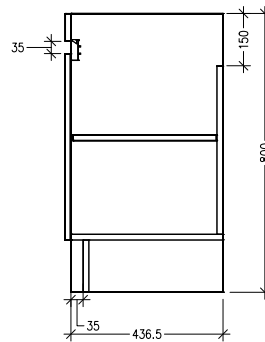

### Features

- Floorstanding
- 2 Soft Close Doors
- Negative detail finger pull with extrusion
- Single Basin
- Laminate Woodgrain & Solid Colours on MR Board
- Dimensions: H820 x W600 x D465

### Technical Details

Note: All measurements shown are in millimetres. Sizes are nominal.

TOP VIEW

FRONT VIEW

SIDE VIEW