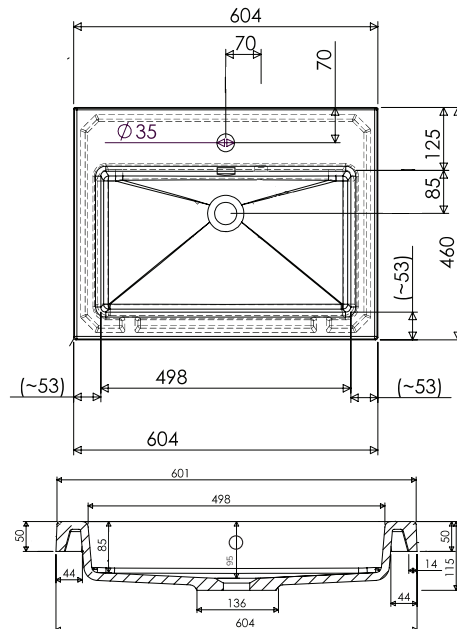

Ponti

StoneCast with overflow
Gloss White - PO

W604 x D460 x H50