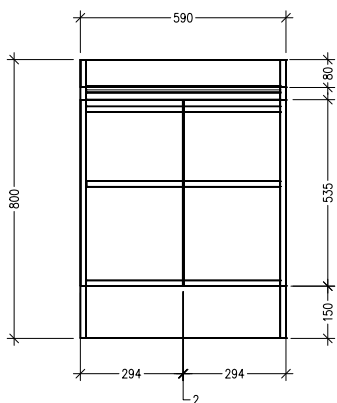

### Features

- Floorstanding
- 2 Soft Close Doors
- Negative detail finger pull with extrusion
- Single Basin
- Laminate Woodgrain & Solid Colours on MR Board
- Dimensions: H820 x W600 x D465

### Technical Details

Note: All measurements shown are in millimetres. Sizes are nominal.

TOP VIEW

FRONT VIEW

SIDE VIEW