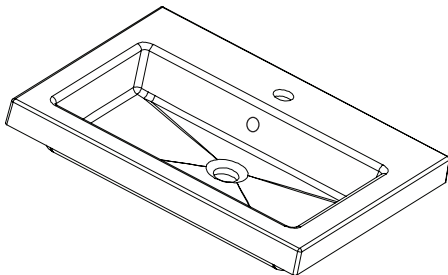

Ponti

StoneCast with overflow
Gloss White - PO

W604 x D460 x H50