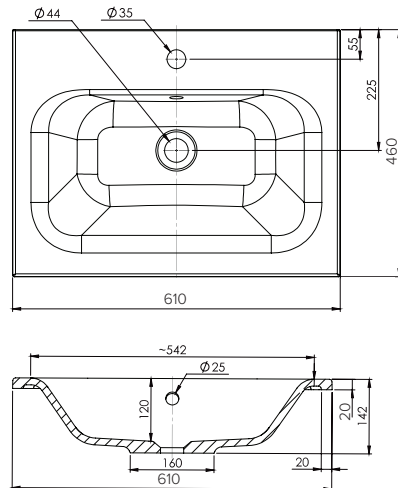

SPECIFICATION SHEET

600mm Basin Options

Via

StoneCast with overflow
Gloss White - VIA
Matte White - VIAMW

W610 x D460 x H20