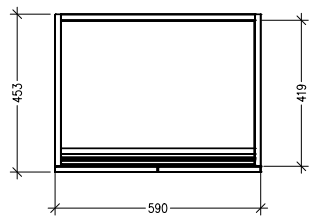

### Features

- Floorstanding
- 2 Soft Close Doors
- Negative detail finger pull with extrusion
- Single Basin
- Laminate Woodgrain & Solid Colours on MR Board
- Dimensions: H820 x W600 x D465

### Technical Details

Note: All measurements shown are in millimetres. Sizes are nominal.

TOP VIEW

FRONT VIEW

SIDE VIEW