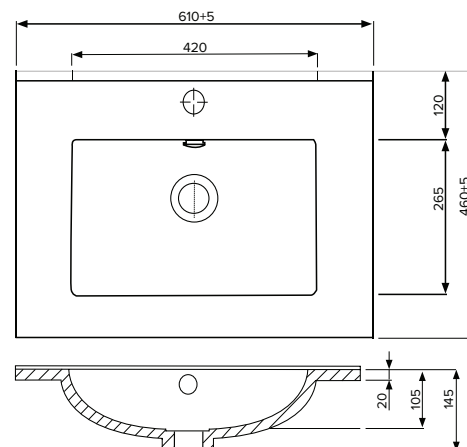

### Technical Details

Note: All measurements shown are in millimetres. Sizes are nominal.

TOP VIEW

FRONT VIEW

SIDE VIEW

### Via

StoneCast with overflow  
 Gloss White - VIA  
 Matte White - VIAMW

W610 x D460 x H20

### Ponti

StoneCast with overflow  
 Gloss White - PO

W604 x D460 x H50

### Clasico

Vitreous China with overflow  
 Gloss White - VC

W600 x D465 x H20