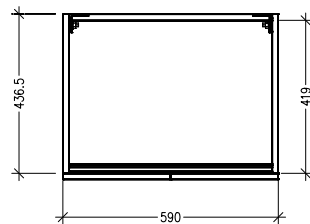

### Features

- Wall Hung
- 2 Soft Close Doors
- Negative detail finger pull with extrusion
- Single Basin
- Laminate Woodgrain & Solid Colours on MR Board
- Dimensions: H670 x W600 x D465

### Technical Details

Note: All measurements shown are in millimetres. Sizes are nominal.

TOP VIEW

FRONT VIEW

SIDE VIEW