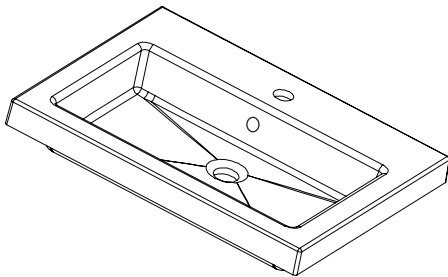

Ponti

StoneCast with overflow
Gloss White - PO

W604 x D460 x H50