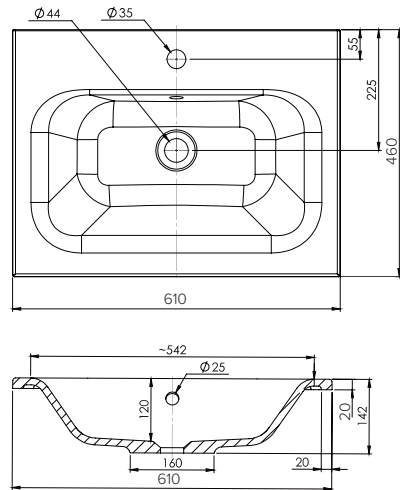

SPECIFICATION SHEET

600mm Basin Options

Via

StoneCast with overflow
Gloss White - VIA
Matte White - VIAMW

W610 x D460 x H20