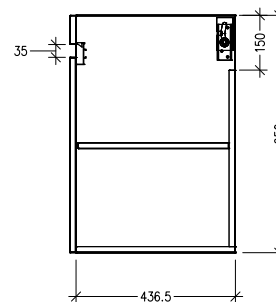

### Features

- Wall Hung
- 2 Soft Close Doors
- Negative detail finger pull with extrusion
- Single Basin
- Laminate Woodgrain & Solid Colours on MR Board
- Dimensions: H670 x W600 x D465

### Technical Details

Note: All measurements shown are in millimetres. Sizes are nominal.

TOP VIEW

FRONT VIEW

SIDE VIEW