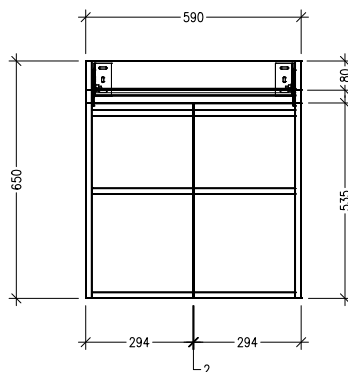

### Features

- Wall Hung
- 2 Soft Close Doors
- Negative detail finger pull with extrusion
- Single Basin
- Laminate Woodgrain & Solid Colours on MR Board
- Dimensions: H670 x W600 x D465

### Technical Details

Note: All measurements shown are in millimetres. Sizes are nominal.

TOP VIEW

FRONT VIEW

SIDE VIEW