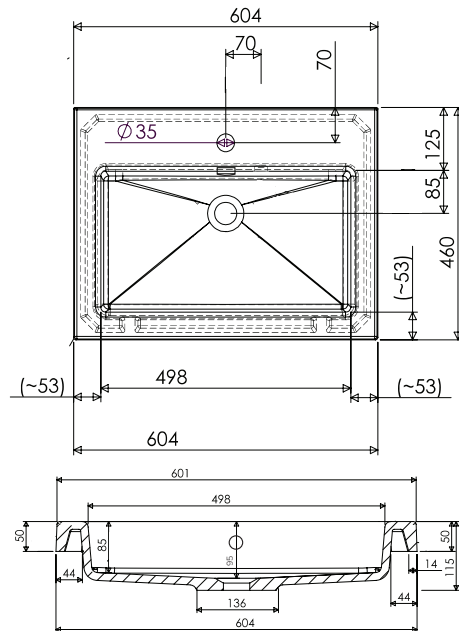

Ponti

StoneCast with overflow
Gloss White - PO

W604 x D460 x H50