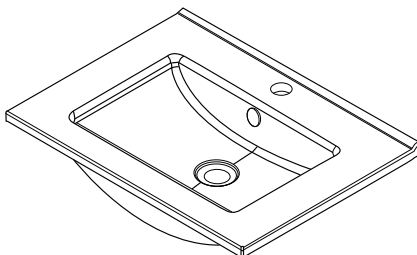

### Clasico

Vitreous China with overflow  
 Gloss White - VC

W600 x D465 x H20