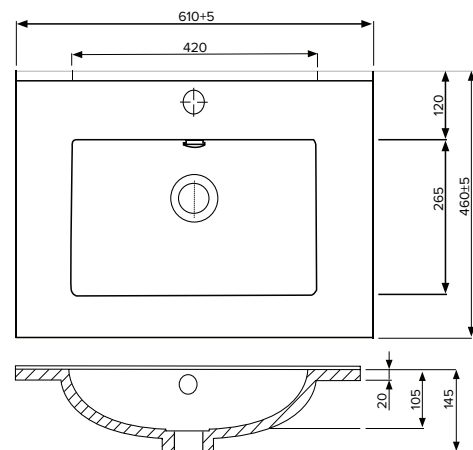

### Technical Details

Note: All measurements shown are in millimetres. Sizes are nominal.

TOP VIEW

FRONT VIEW

SIDE VIEW

### Via

StoneCast with overflow  
 Gloss White - VIA  
 Matte White - VIAMW

W610 x D460 x H20

### Ponti

StoneCast with overflow  
 Gloss White - PO

W604 x D460 x H50

### Clasico

Vitreous China with overflow  
 Gloss White - VC

W600 x D465 x H20