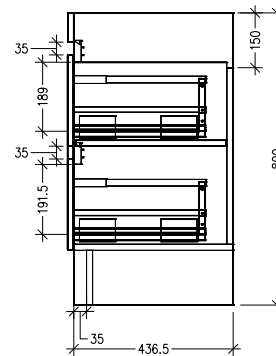

### Features

- Floorstanding
- Soft Close Doors and Drawers
- Negative detail finger pull with extrusion
- Single Basin
- Laminate Woodgrain & Solid Colours on MR Board
- Dimensions: H820 x W1200 x D465

### Technical Details

Note: All measurements shown are in millimetres. Sizes are nominal.

TOP VIEW

FRONT VIEW

SIDE VIEW

## 1200mm Single Basin Options