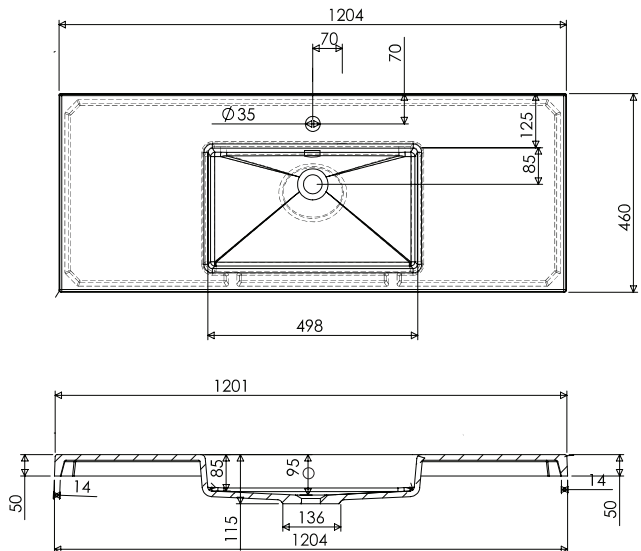

### Technical Details

Note: All measurements shown are in millimetres. Sizes are nominal.

TOP VIEW

FRONT VIEW

SIDE VIEW

## 1200mm Single Basin Options

### Via

StoneCast with overflow  
Gloss White - VIA  
Matte White - VIAMW

W1210 x D460 x H20

### Ponti

StoneCast with overflow  
Gloss White - PO

W1204 x D460 x H50