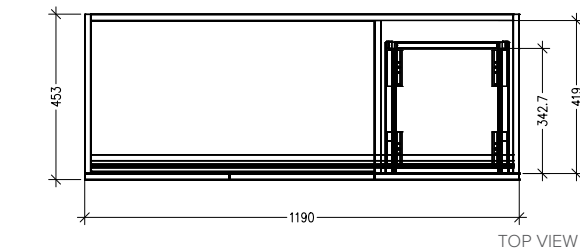

### Features

- Floorstanding
- Soft Close Doors and Drawers
- Negative detail finger pull with extrusion
- Single Basin
- Laminate Woodgrain & Solid Colours on MR Board
- Dimensions: H820 x W1200 x D465

### Technical Details

Note: All measurements shown are in millimetres. Sizes are nominal.

TOP VIEW

FRONT VIEW

SIDE VIEW