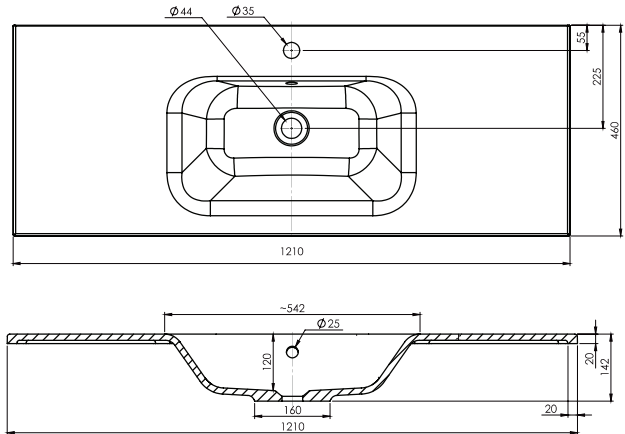

SPECIFICATION SHEET

1200mm Single Basin Options

Via

StoneCast with overflow
Gloss White - VIA
Matte White - VIAMW

W1210 x D460 x H20