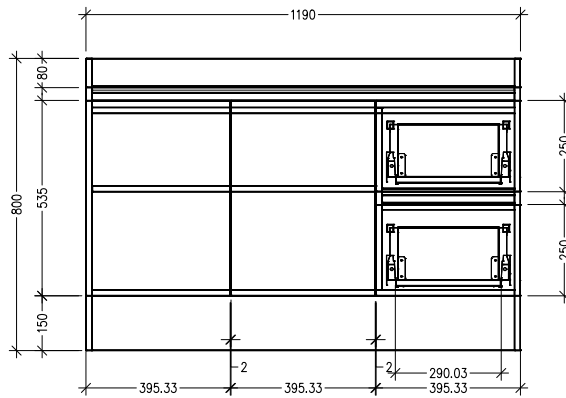

### Features

- Floorstanding
- Soft Close Doors and Drawers
- Negative detail finger pull with extrusion
- Single Basin
- Laminate Woodgrain & Solid Colours on MR Board
- Dimensions: H820 x W1200 x D465

### Technical Details

Note: All measurements shown are in millimetres. Sizes are nominal.

TOP VIEW

FRONT VIEW

SIDE VIEW

## 1200mm Single Basin Options