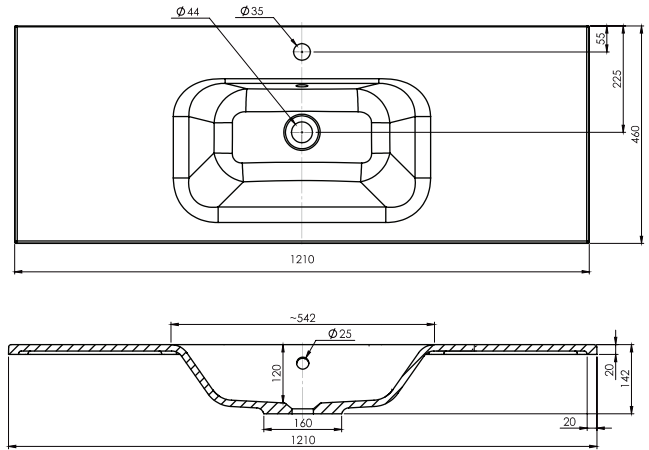

SPECIFICATION SHEET

Lexa 1200mm 2 Door, 1 Drawer Wall Hung Vanity

Features

- Wall Hung
- Soft Close Doors and Drawer
- Negative detail finger pull with extrusion
- Single Basin
- Laminate Woodgrain & Solid Colours on MR Board
- Dimensions: H420 x W1200 x D465

Dawn Grey
38120DGY

Spinifex
38120SPX

Green Slate
38120GRS

Char Blue
38120CBL

Bullet
38120BUL

Technical Details

Note: All measurements shown are in millimetres. Sizes are nominal.

SPECIFICATION SHEET

1200mm Single Basin Options

Via

StoneCast with overflow
 Gloss White - VIA
 Matte White - VIAMW

W1210 x D460 x H20

Ponti

StoneCast with overflow
 Gloss White - PO

W1204 x D460 x H50

Clasico

Vitreous China with overflow
 Gloss White - VC

W1200 x D465 x H20

SPECIFICATION SHEET

1200mm Single Basin Options

Vercelli

Vitreous China with overflow
Gloss White - VE

W1215 x D465 x H115