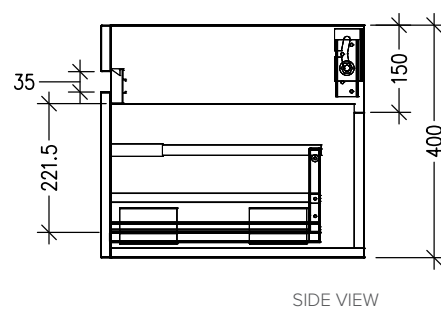

SPECIFICATION SHEET

Lexa 1200mm 2 Door, 1 Drawer Wall Hung Vanity

Features

- Wall Hung
- Soft Close Doors and Drawer
- Negative detail finger pull with extrusion
- Single Basin
- Laminate Woodgrain & Solid Colours on MR Board
- Dimensions: H420 x W1200 x D465

Dawn Grey
38120DGY

Spinifex
38120SPX

Green Slate
38120GRS

Char Blue
38120CBL

Bullet
38120BUL

Technical Details

Note: All measurements shown are in millimetres. Sizes are nominal.

SPECIFICATION SHEET

1200mm Single Basin Options

Via

StoneCast with overflow
 Gloss White - VIA
 Matte White - VIAMW

W1210 x D460 x H20

Ponti

StoneCast with overflow
 Gloss White - PO

W1204 x D460 x H50

Clasico

Vitreous China with overflow
 Gloss White - VC

W1200 x D465 x H20

SPECIFICATION SHEET

1200mm Single Basin Options

Vercelli

Vitreous China with overflow
Gloss White - VE

W1215 x D465 x H115