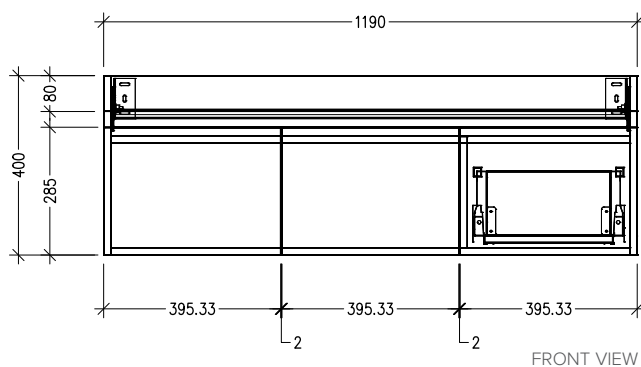

SPECIFICATION SHEET

Lexa 1200mm 2 Door, 1 Drawer Wall Hung Vanity

Features

- Wall Hung
- Soft Close Doors and Drawer
- Negative detail finger pull with extrusion
- Single Basin
- Laminate Woodgrain & Solid Colours on MR Board
- Dimensions: H420 x W1200 x D465

Dawn Grey
38120DGY

Spinifex
38120SPX

Green Slate
38120GRS

Char Blue
38120CBL

Bullet
38120BUL

Technical Details

Note: All measurements shown are in millimetres. Sizes are nominal.

SPECIFICATION SHEET

1200mm Single Basin Options

Via

StoneCast with overflow
 Gloss White - VIA
 Matte White - VIAMW

W1210 x D460 x H20

Ponti

StoneCast with overflow
 Gloss White - PO

W1204 x D460 x H50

Clasico

Vitreous China with overflow
 Gloss White - VC

W1200 x D465 x H20

SPECIFICATION SHEET

1200mm Single Basin Options

Vercelli

Vitreous China with overflow
Gloss White - VE

W1215 x D465 x H115