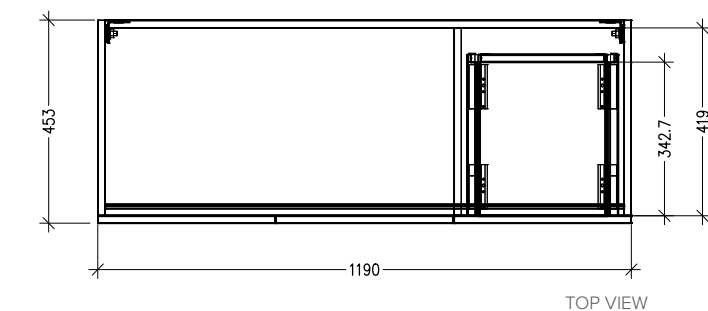

SPECIFICATION SHEET

Lexa 1200mm 2 Door, 1 Drawer Wall Hung Vanity

Features

- Wall Hung
- Soft Close Doors and Drawer
- Negative detail finger pull with extrusion
- Single Basin
- Laminate Woodgrain & Solid Colours on MR Board
- Dimensions: H420 x W1200 x D465

Dawn Grey
38120DGY

Spinifex
38120SPX

Green Slate
38120GRS

Char Blue
38120CBL

Bullet
38120BUL

Technical Details

Note: All measurements shown are in millimetres. Sizes are nominal.

SPECIFICATION SHEET

1200mm Single Basin Options

Via

StoneCast with overflow
 Gloss White - VIA
 Matte White - VIAMW

W1210 x D460 x H20

Ponti

StoneCast with overflow
 Gloss White - PO

W1204 x D460 x H50

Clasico

Vitreous China with overflow
 Gloss White - VC

W1200 x D465 x H20

SPECIFICATION SHEET

1200mm Single Basin Options

Vercelli

Vitreous China with overflow
Gloss White - VE

W1215 x D465 x H115