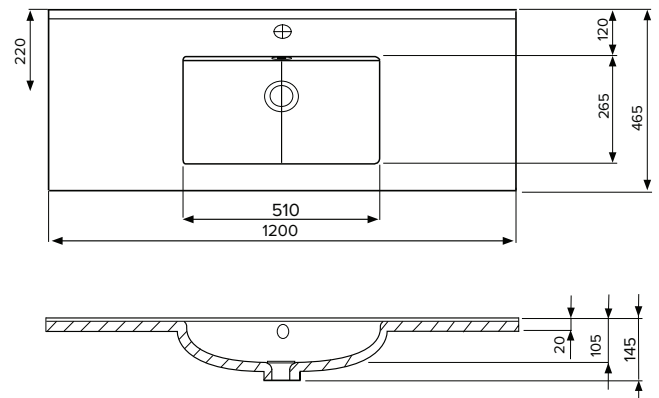

SPECIFICATION SHEET

Lexa 1200mm 2 Door, 1 Drawer Wall Hung Vanity

Features

- Wall Hung
- Soft Close Doors and Drawer
- Negative detail finger pull with extrusion
- Single Basin
- Laminate Woodgrain & Solid Colours on MR Board
- Dimensions: H420 x W1200 x D465

Dawn Grey
38120DGY

Spinifex
38120SPX

Green Slate
38120GRS

Char Blue
38120CBL

Bullet
38120BUL

Technical Details

Note: All measurements shown are in millimetres. Sizes are nominal.

SPECIFICATION SHEET

1200mm Single Basin Options

Via

StoneCast with overflow
 Gloss White - VIA
 Matte White - VIAMW

W1210 x D460 x H20

Ponti

StoneCast with overflow
 Gloss White - PO

W1204 x D460 x H50

Clasico

Vitreous China with overflow
 Gloss White - VC

W1200 x D465 x H20

SPECIFICATION SHEET

1200mm Single Basin Options

Vercelli

Vitreous China with overflow
Gloss White - VE

W1215 x D465 x H115