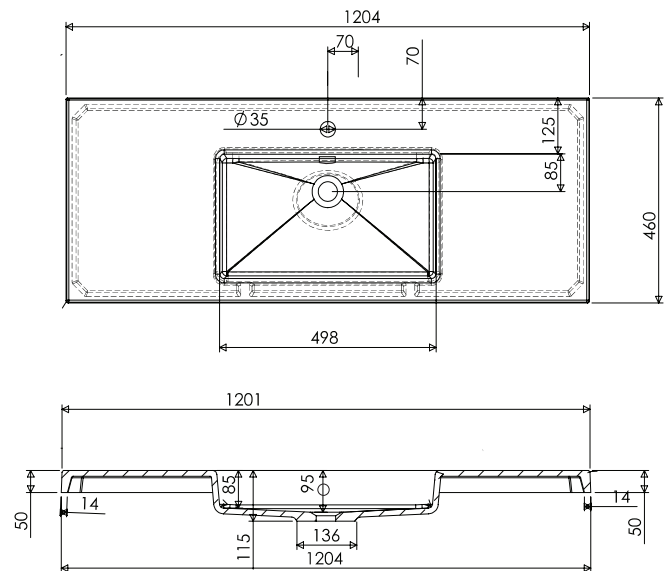

SPECIFICATION SHEET

Lexa 1200mm 2 Door, 1 Drawer Wall Hung Vanity

Features

- Wall Hung
- Soft Close Doors and Drawer
- Negative detail finger pull with extrusion
- Single Basin
- Laminate Woodgrain & Solid Colours on MR Board
- Dimensions: H420 x W1200 x D465

Dawn Grey
38120DGY

Spinifex
38120SPX

Green Slate
38120GRS

Char Blue
38120CBL

Bullet
38120BUL

Technical Details

Note: All measurements shown are in millimetres. Sizes are nominal.

SPECIFICATION SHEET

1200mm Single Basin Options

Via

StoneCast with overflow
 Gloss White - VIA
 Matte White - VIAMW

W1210 x D460 x H20

Ponti

StoneCast with overflow
 Gloss White - PO

W1204 x D460 x H50

Clasico

Vitreous China with overflow
 Gloss White - VC

W1200 x D465 x H20

SPECIFICATION SHEET

1200mm Single Basin Options

Vercelli

Vitreous China with overflow
Gloss White - VE

W1215 x D465 x H115