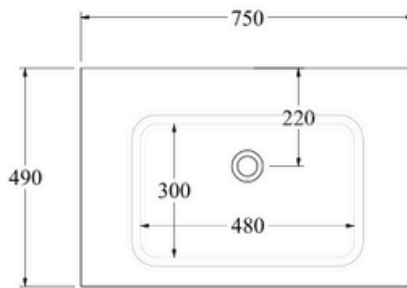

LINEARE 750W

LIN750

-Basin Waste not included.

CHOOSE TOP:

Vanity Sink Top
Matte or Gloss

Solid Surface Slab
Matte , Carrara & Bianca

Concrete Slab
5 Finishes available

CHOOSE DRAWER FRONT: