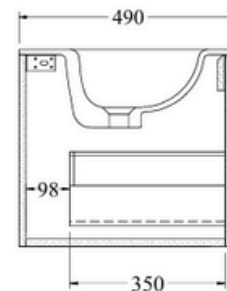

LINEARE 750W

LIN750

-Basin Waste not included.

CHOOSE TOP:

Vanity Sink Top
Matte or Gloss

Solid Surface Slab
Matte , Carrara & Bianca

Concrete Slab
5 Finishes available

CHOOSE DRAWER FRONT: