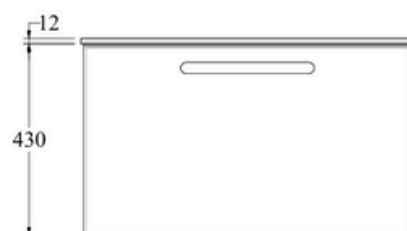

LINEARE 750W

LIN750

-Basin Waste not included.

CHOOSE TOP:

Vanity Sink Top
Matte or Gloss

Solid Surface Slab
Matte , Carrara & Bianca

Concrete Slab
5 Finishes available

CHOOSE DRAWER FRONT: