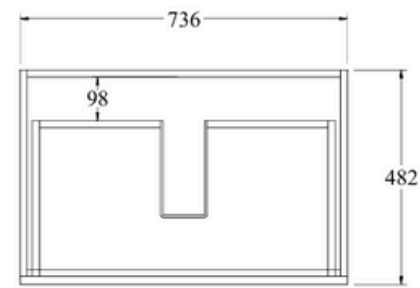

LINEARE 750W

LIN750

-Basin Waste not included.

CHOOSE TOP:

Vanity Sink Top
Matte or Gloss

Solid Surface Slab
Matte , Carrara & Bianca

Concrete Slab
5 Finishes available

CHOOSE DRAWER FRONT: