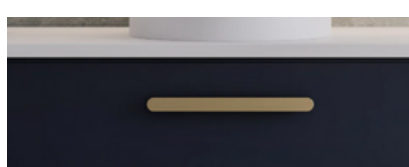

LINEARE 750W

LIN750

-Basin Waste not included.

CHOOSE TOP:

Vanity Sink Top
Matte or Gloss

Solid Surface Slab
Matte , Carrara & Bianca

Concrete Slab
5 Finishes available

CHOOSE DRAWER FRONT:

Axel
(Thin Border)

Pillar
(Vertical flute)

Orchard
(Horizontal flute)

Coastal
(Paneled)

Loft
(Wide Border)

CHOOSE CABINET FINISH:

Matte White | Matte Black | Devon Oak | Walnut

Drawer & Cabinet finishes can be mixed and matched.

CHOOSE HANDLE & FINISH:

Aura:

Flow:

Pure:

B-Nickel | Black | White | B-Gunmetal B-Brass | B-Copper | Chrome