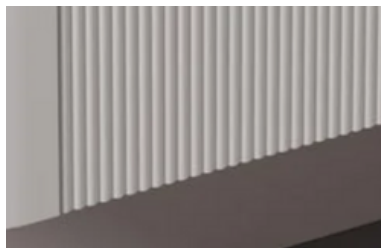

LINEARE 750W

LIN750

-Basin Waste not included.

CHOOSE TOP:

Vanity Sink Top
Matte or Gloss

Solid Surface Slab
Matte , Carrara & Bianca

Concrete Slab
5 Finishes available

CHOOSE DRAWER FRONT:

Axel
(Thin Border)

Pillar
(Vertical flute)

Orchard
(Horizontal flute)

Coastal
(Paneled)

Loft
(Wide Border)

CHOOSE CABINET FINISH:

Matte White | Matte Black | Devon Oak | Walnut

Drawer & Cabinet finishes can be mixed and matched.

CHOOSE HANDLE & FINISH:

Aura:

Flow:

Pure:

B-Nickel | Black | White | B-Gunmetal B-Brass | B-Copper | Chrome