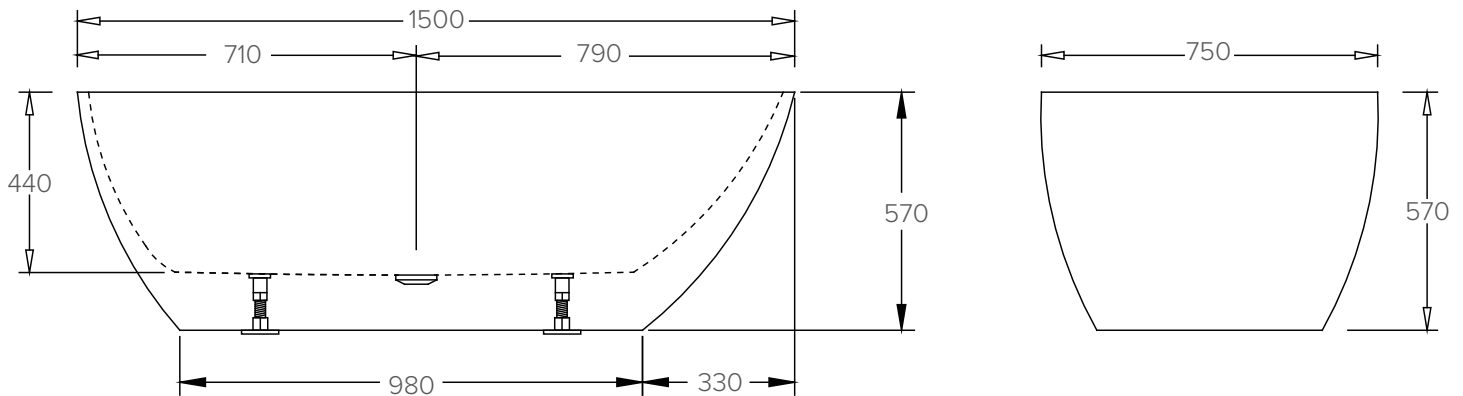

SPECIFICATION SHEET

LEXINGTON 1500 BATH

CODE: 7838

Features

- Capacity: 265 litres
- Made from easy to clean sanitary grade acrylic
- Fibreglass laminate reinforced for optimum strength
- Adjustable feet for levelling.
- Requires a 40mm waste (not included)
- Top fix bath waste & low profile bath trap is recommended
- Dimensions: L1500 X W750 X D570

Technical Details

Note: All measurements shown are in millimetres. Sizes are nominal.

SIDE VIEW

TOP VIEW