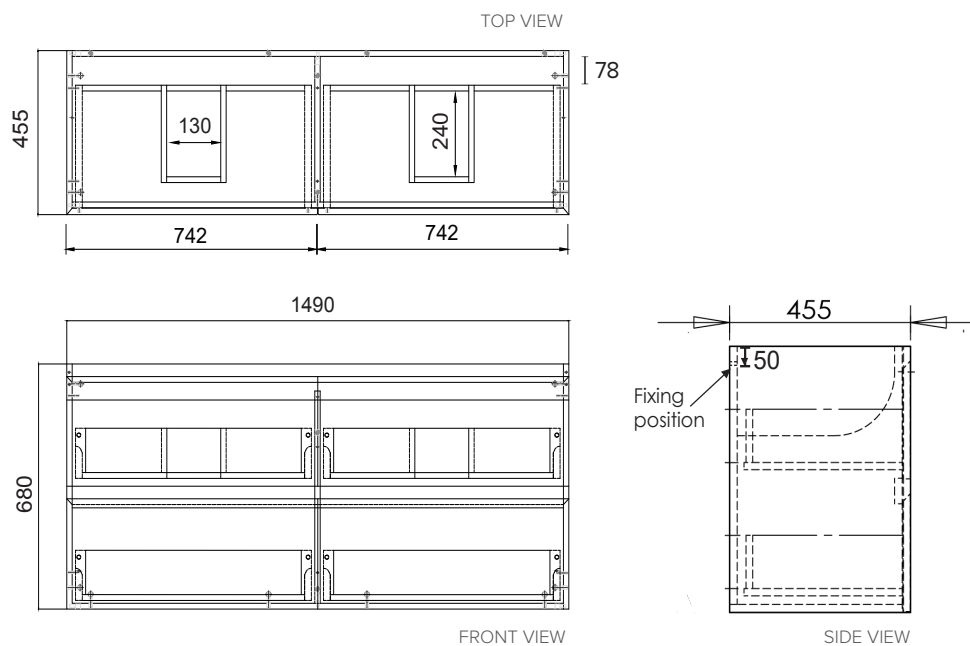

### Features

- Wall Hung
- 4 Drawers
- Double Basin
- Colours: Timber Veneer on Plywood
- Gloss White: 2-pack urethane on MRF
- Dimensions: H730 x W1500 x D465

### Technical Details

Note: All measurements shown are in millimetres. Sizes are nominal.

## 1500mm Double Basin Options