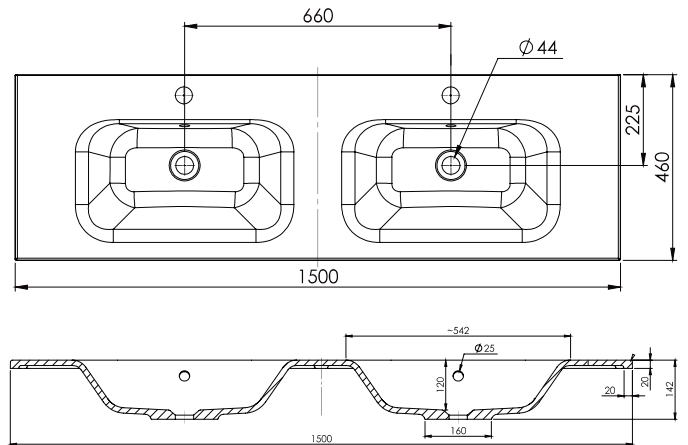

SPECIFICATION SHEET

1500mm Double Basin Options

Via

StoneCast with overflow
Double Basin Option
Gloss White - VIA
Matte White - VIAMW

W1500 x D460 x H20