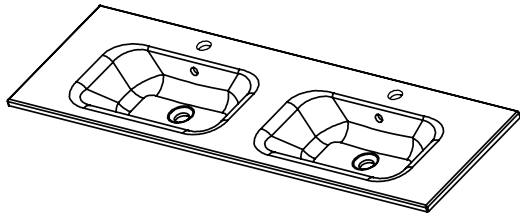

SPECIFICATION SHEET

1500mm Double Basin Options

Via

StoneCast with overflow
Double Basin Option
Gloss White - VIA
Matte White - VIAMW

W1500 x D460 x H20