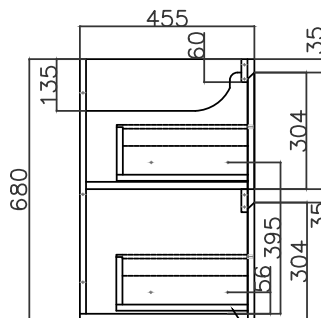

SPECIFICATION SHEET

Kolum 1200mm 4 Drawer Single Basin Wall Vanity

Features

- Double Height Wall Hung
- 4 Drawers
- Single Basin
- Colours: Timber Veneer on Plywood
- Gloss White: 2-pack urethane on MRF
- Dimensions: H700 x W1200 x D465

Colour Options with Code

Blanco Oak
8661

American Walnut
8656

Dark Oak
8658

Washed Oak
8660

Gloss White
8543GW

Technical Details

Note: All measurements shown are in millimetres. Sizes are nominal.

Divider Basin Cutout

SPECIFICATION SHEET

1200mm Single Basin Options

Clasico

Vitreous China with overflow
Gloss White - VC

W1200 x D465 x H20