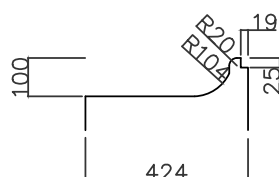

SPECIFICATION SHEET

Kolum 1200mm 4 Drawer Single Basin Wall Vanity

Features

- Double Height Wall Hung
- 4 Drawers
- Single Basin
- Colours: Timber Veneer on Plywood
- Gloss White: 2-pack urethane on MRF
- Dimensions: H700 x W1200 x D465

Colour Options with Code

Blanco Oak
8661

American Walnut
8656

Dark Oak
8658

Washed Oak
8660

Gloss White
8543GW

Technical Details

Note: All measurements shown are in millimetres. Sizes are nominal.

Divider Basin Cutout

SPECIFICATION SHEET

1200mm Single Basin Options

Clasico

Vitreous China with overflow
Gloss White - VC

W1200 x D465 x H20