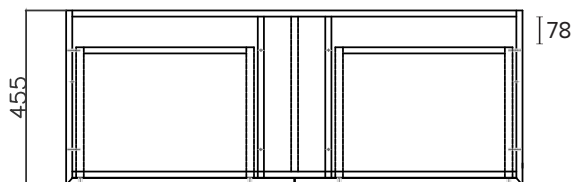

SPECIFICATION SHEET

Kolum 1200mm 4 Drawer Single Basin Wall Vanity

Features

- Double Height Wall Hung
- 4 Drawers
- Single Basin
- Colours: Timber Veneer on Plywood
- Gloss White: 2-pack urethane on MRF
- Dimensions: H700 x W1200 x D465

Colour Options with Code

Blanco Oak
8661

American Walnut
8656

Dark Oak
8658

Washed Oak
8660

Gloss White
8543GW

Technical Details

Note: All measurements shown are in millimetres. Sizes are nominal.

Divider Basin Cutout

SPECIFICATION SHEET

1200mm Single Basin Options

Clasico

Vitreous China with overflow
Gloss White - VC

W1200 x D465 x H20