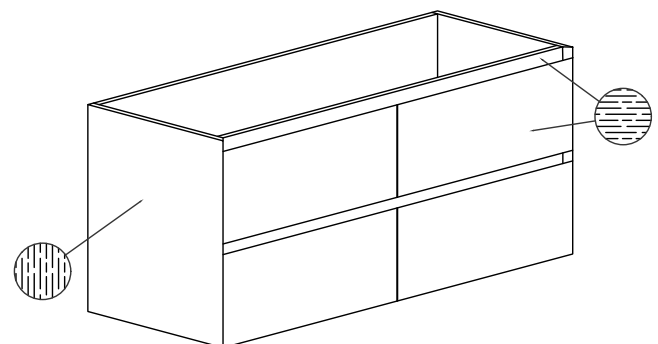

SPECIFICATION SHEET

Kolum 1200mm 4 Drawer Single Basin Wall Vanity

Features

- Double Height Wall Hung
- 4 Drawers
- Single Basin
- Colours: Timber Veneer on Plywood
- Gloss White: 2-pack urethane on MRF
- Dimensions: H700 x W1200 x D465

Colour Options with Code

Blanco Oak
8661

American Walnut
8656

Dark Oak
8658

Washed Oak
8660

Gloss White
8543GW

Technical Details

Note: All measurements shown are in millimetres. Sizes are nominal.

Divider Basin Cutout

SPECIFICATION SHEET

1200mm Single Basin Options

Clasico

Vitreous China with overflow
Gloss White - VC

W1200 x D465 x H20