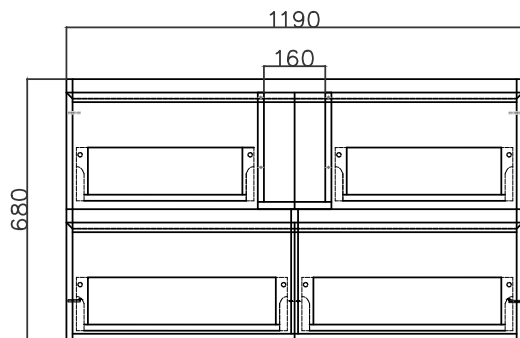

SPECIFICATION SHEET

Kolum 1200mm 4 Drawer Single Basin Wall Vanity

Features

- Double Height Wall Hung
- 4 Drawers
- Single Basin
- Colours: Timber Veneer on Plywood
- Gloss White: 2-pack urethane on MRF
- Dimensions: H700 x W1200 x D465

Divider Basin Cutout

SPECIFICATION SHEET

1200mm Single Basin Options

Clasico

Vitreous China with overflow
Gloss White - VC

W1200 x D465 x H20