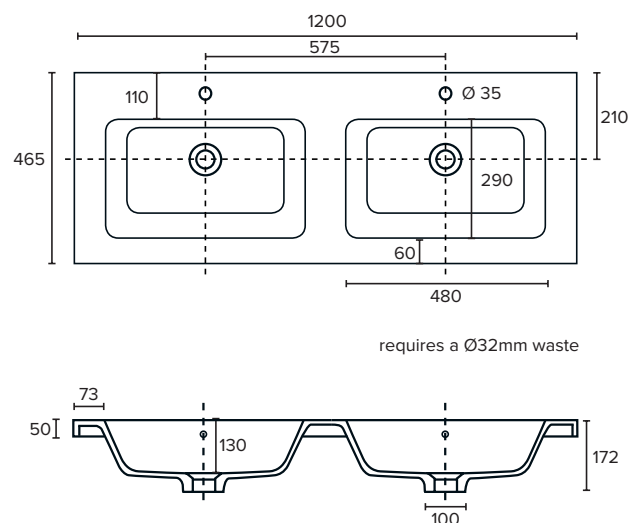

SPECIFICATION SHEET

Kolum 1200mm 4 Drawer Double Basin Wall Vanity

Features

- Double Height Wall Hung
- 4 Drawers
- Double Basin
- Colours: Timber Veneer on Plywood
- Gloss White: 2-pack urethane on MRF
- Dimensions: H700 x W1200 x D465

Runner to be hard on base

SPECIFICATION SHEET

1200mm Double Basin Options

Via

StoneCast with overflow
 Gloss White - VIA
 Matte White - VIAMW

W1210 x D460 x H20

Ponti

StoneCast with overflow
 Gloss White - PO

W1204 x D460 x H50

Ari

StoneCast with overflow
 Gloss White - VA

W1200 x D465 x H50

SPECIFICATION SHEET

1200mm Double Basin Options

Clasico

Vitreous China with overflow
Gloss White - VC