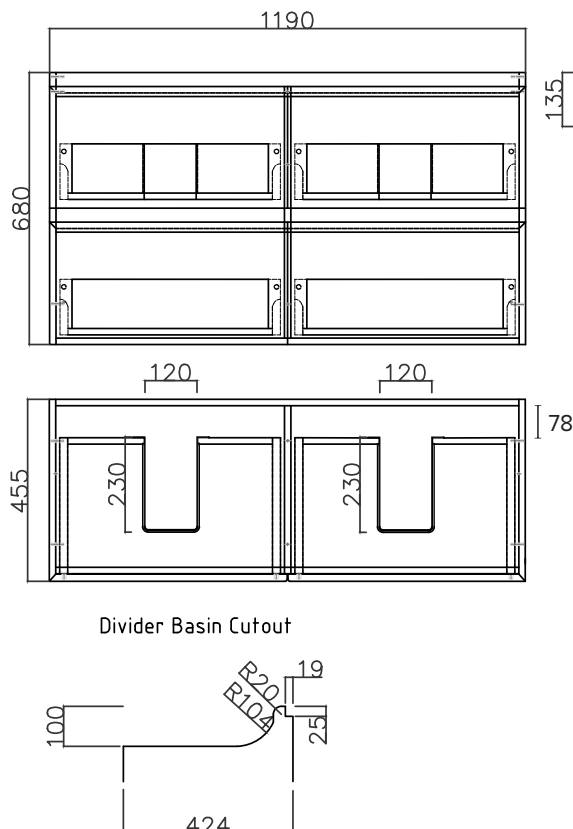

SPECIFICATION SHEET

Kolum 1200mm 4 Drawer Double Basin Wall Vanity

Features

- Double Height Wall Hung
- 4 Drawers
- Double Basin
- Colours: Timber Veneer on Plywood
- Gloss White: 2-pack urethane on MRF
- Dimensions: H700 x W1200 x D465

Runner to be hard on base

SPECIFICATION SHEET

1200mm Double Basin Options

Via

StoneCast with overflow
 Gloss White - VIA
 Matte White - VIAMW

W1210 x D460 x H20

Ponti

StoneCast with overflow
 Gloss White - PO

W1204 x D460 x H50

Ari

StoneCast with overflow
 Gloss White - VA

W1200 x D465 x H50

SPECIFICATION SHEET

1200mm Double Basin Options

Clasico

Vitreous China with overflow
Gloss White - VC