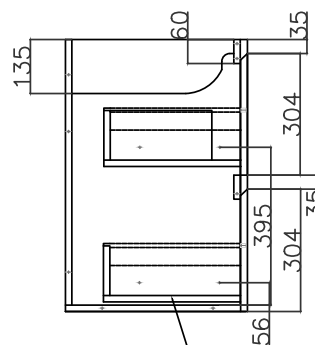

SPECIFICATION SHEET

Kolum 1200mm 4 Drawer Double Basin Wall Vanity

Features

- Double Height Wall Hung
- 4 Drawers
- Double Basin
- Colours: Timber Veneer on Plywood
- Gloss White: 2-pack urethane on MRF
- Dimensions: H700 x W1200 x D465

Runner to be hard on base

SPECIFICATION SHEET

1200mm Double Basin Options

Via

StoneCast with overflow
 Gloss White - VIA
 Matte White - VIAMW

W1210 x D460 x H20

Ponti

StoneCast with overflow
 Gloss White - PO

W1204 x D460 x H50

Ari

StoneCast with overflow
 Gloss White - VA

W1200 x D465 x H50

SPECIFICATION SHEET

1200mm Double Basin Options

Clasico

Vitreous China with overflow
Gloss White - VC

W1210 x D465 x H20