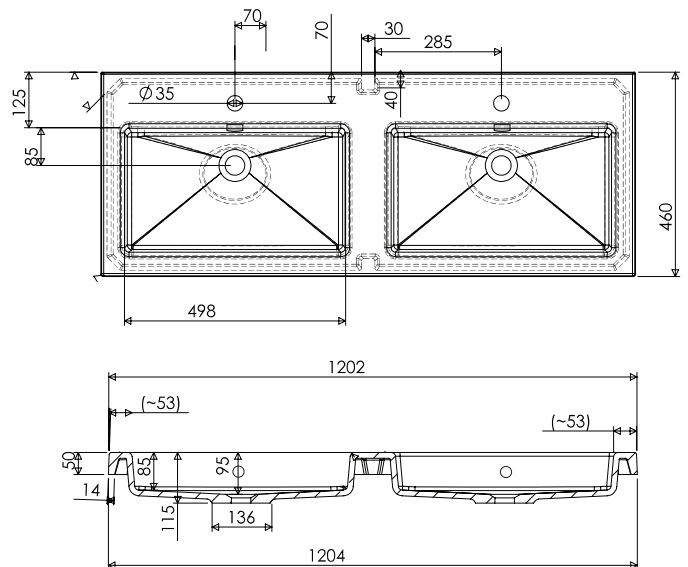

SPECIFICATION SHEET

Kolum 1200mm 4 Drawer Double Basin Wall Vanity

Features

- Double Height Wall Hung
- 4 Drawers
- Double Basin
- Colours: Timber Veneer on Plywood
- Gloss White: 2-pack urethane on MRF
- Dimensions: H700 x W1200 x D465

Runner to be hard on base

SPECIFICATION SHEET

1200mm Double Basin Options

Via

StoneCast with overflow
 Gloss White - VIA
 Matte White - VIAMW

W1210 x D460 x H20

Ponti

StoneCast with overflow
 Gloss White - PO

W1204 x D460 x H50

Ari

StoneCast with overflow
 Gloss White - VA

W1200 x D465 x H50

SPECIFICATION SHEET

1200mm Double Basin Options

Clasico

Vitreous China with overflow
Gloss White - VC

W1210 x D465 x H20