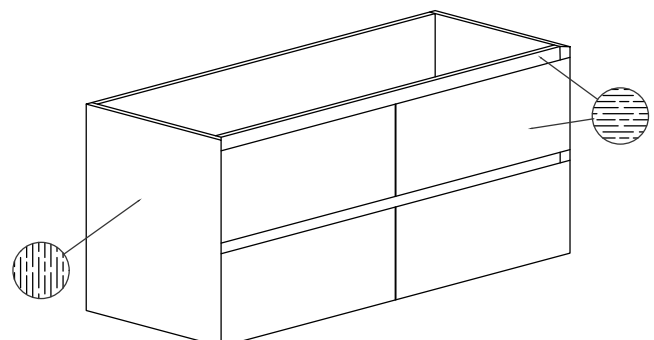

SPECIFICATION SHEET

Kolum 1200mm 4 Drawer Double Basin Wall Vanity

Features

- Double Height Wall Hung
- 4 Drawers
- Double Basin
- Colours: Timber Veneer on Plywood
- Gloss White: 2-pack urethane on MRF
- Dimensions: H700 x W1200 x D465

Colour Options with Code

Blanco Oak
8638

American Walnut
8632

Dark Oak
8634

Washed Oak
8636

Gloss White
8547GW

Technical Details

Note: All measurements shown are in millimetres. Sizes are nominal.

Runner to be hard on base

SPECIFICATION SHEET

1200mm Double Basin Options

Via

StoneCast with overflow
 Gloss White - VIA
 Matte White - VIAMW

W1210 x D460 x H20

Ponti

StoneCast with overflow
 Gloss White - PO

W1204 x D460 x H50

Ari

StoneCast with overflow
 Gloss White - VA

W1200 x D465 x H50

SPECIFICATION SHEET

1200mm Double Basin Options

Clasico

Vitreous China with overflow
Gloss White - VC