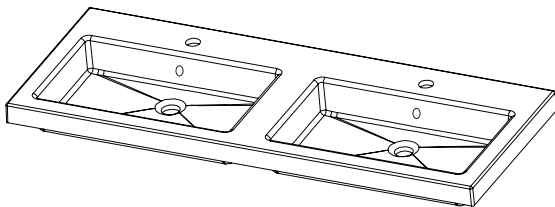

SPECIFICATION SHEET

Kolum 1200mm 4 Drawer Double Basin Wall Vanity

Features

- Double Height Wall Hung
- 4 Drawers
- Double Basin
- Colours: Timber Veneer on Plywood
- Gloss White: 2-pack urethane on MRF
- Dimensions: H700 x W1200 x D465

Runner to be hard on base

SPECIFICATION SHEET

1200mm Double Basin Options

Via

StoneCast with overflow
 Gloss White - VIA
 Matte White - VIAMW

W1210 x D460 x H20

Ponti

StoneCast with overflow
 Gloss White - PO

W1204 x D460 x H50

Ari

StoneCast with overflow
 Gloss White - VA

W1200 x D465 x H50

SPECIFICATION SHEET

1200mm Double Basin Options

Clasico

Vitreous China with overflow
Gloss White - VC