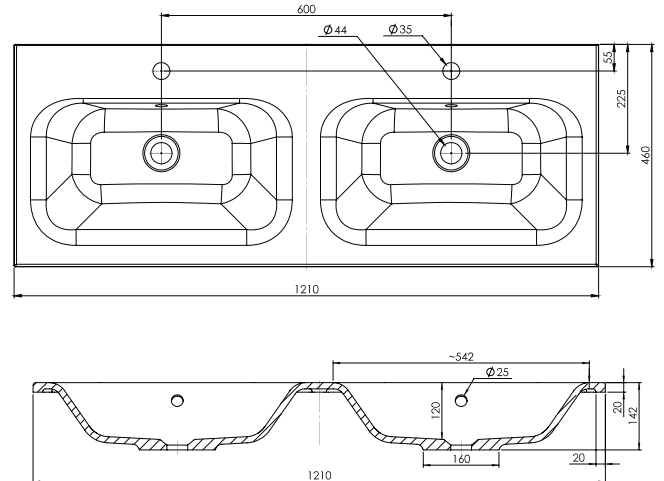

SPECIFICATION SHEET

Kolum 1200mm 4 Drawer Double Basin Wall Vanity

Features

- Double Height Wall Hung
- 4 Drawers
- Double Basin
- Colours: Timber Veneer on Plywood
- Gloss White: 2-pack urethane on MRF
- Dimensions: H700 x W1200 x D465

Runner to be hard on base

SPECIFICATION SHEET

1200mm Double Basin Options

Via

StoneCast with overflow
 Gloss White - VIA
 Matte White - VIAMW

W1210 x D460 x H20

Ponti

StoneCast with overflow
 Gloss White - PO

W1204 x D460 x H50

Ari

StoneCast with overflow
 Gloss White - VA

W1200 x D465 x H50

SPECIFICATION SHEET

1200mm Double Basin Options

Clasico

Vitreous China with overflow
Gloss White - VC

W1210 x D465 x H20