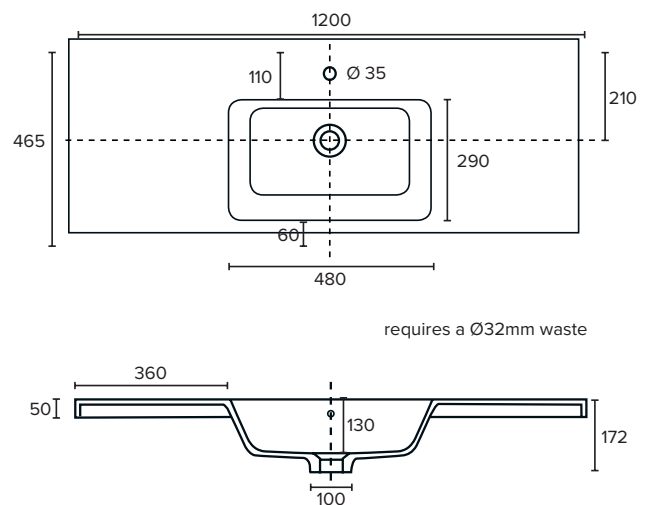

SPECIFICATION SHEET

Kolum 1200mm 2 Drawer Wall Vanity

Features

- Wall Hung
- 2 Drawers
- Gloss White: 2-pack urethane on MRF
- Colours: Timber Veneer on Plywood
- Dimensions: H420 x W1200 x D465

Colour Options with Code

TOP VIEW

SPECIFICATION SHEET

1200mm Single Basin Options

Via

StoneCast with overflow
 Gloss White - VIA
 Matte White - VIAMW

W1210 x D460 x H20

Ponti

StoneCast with overflow
 Gloss White - PO

W1204 x D460 x H50

Ari

StoneCast with overflow
 Gloss White - VA

W1200 x D465 x H50

SPECIFICATION SHEET

1200mm Single Basin Options

Clasico

Vitreous China with overflow
Gloss White - VC

W1200 x D465 x H20