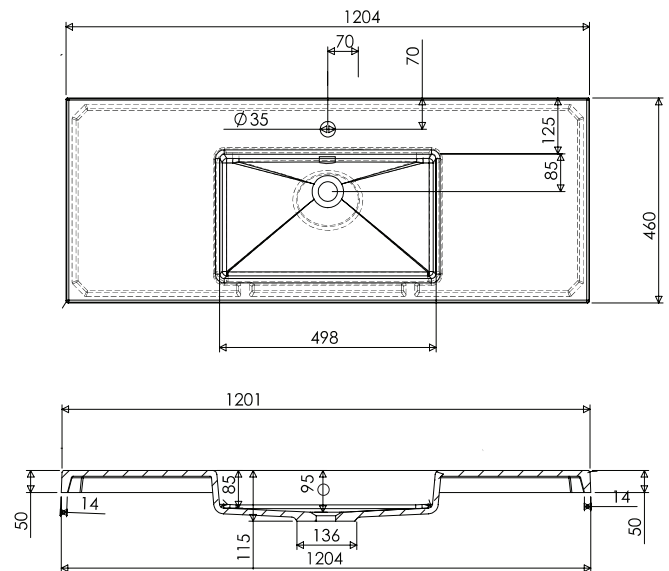

SPECIFICATION SHEET

Kolum 1200mm 2 Drawer Wall Vanity

Features

- Wall Hung
- 2 Drawers
- Gloss White: 2-pack urethane on MRF
- Colours: Timber Veneer on Plywood
- Dimensions: H420 x W1200 x D465

Colour Options with Code

TOP VIEW

SPECIFICATION SHEET

1200mm Single Basin Options

Via

StoneCast with overflow
 Gloss White - VIA
 Matte White - VIAMW

W1210 x D460 x H20

Ponti

StoneCast with overflow
 Gloss White - PO

W1204 x D460 x H50

Ari

StoneCast with overflow
 Gloss White - VA

W1200 x D465 x H50

SPECIFICATION SHEET

1200mm Single Basin Options

Clasico

Vitreous China with overflow
Gloss White - VC

W1200 x D465 x H20