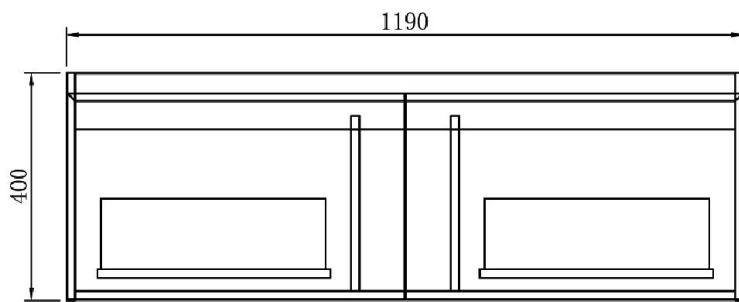

Technical Details

Note: All measurements shown are in millimetres. Sizes are nominal.

FRONT VIEW