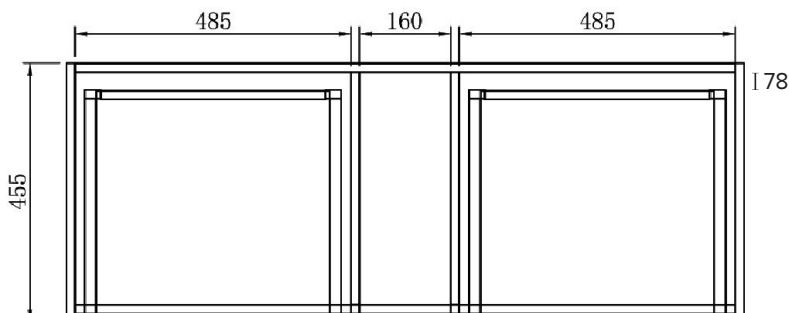

SPECIFICATION SHEET

Kolum 1200mm 2 Drawer Wall Vanity

Features

- Wall Hung
- 2 Drawers
- Gloss White: 2-pack urethane on MRF
- Colours: Timber Veneer on Plywood
- Dimensions: H420 x W1200 x D465

Colour Options with Code

TOP VIEW

SPECIFICATION SHEET

1200mm Single Basin Options

Via

StoneCast with overflow
 Gloss White - VIA
 Matte White - VIAMW

W1210 x D460 x H20

Ponti

StoneCast with overflow
 Gloss White - PO

W1204 x D460 x H50

Ari

StoneCast with overflow
 Gloss White - VA

W1200 x D465 x H50

SPECIFICATION SHEET

1200mm Single Basin Options

Clasico

Vitreous China with overflow
Gloss White - VC

W1200 x D465 x H20