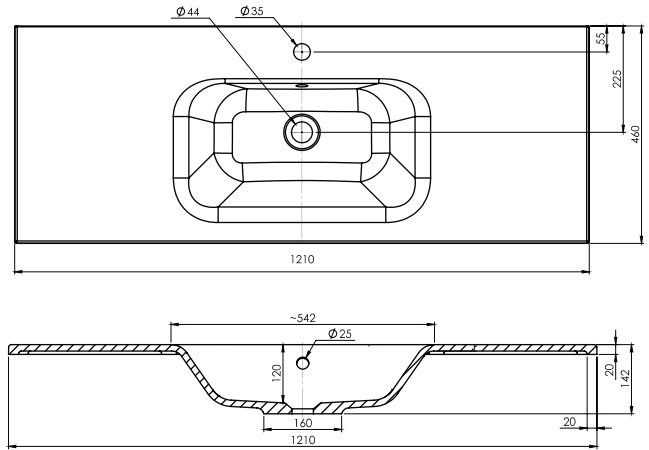

SPECIFICATION SHEET

Kolum 1200mm 2 Drawer Wall Vanity

Features

- Wall Hung
- 2 Drawers
- Gloss White: 2-pack urethane on MRF
- Colours: Timber Veneer on Plywood
- Dimensions: H420 x W1200 x D465

Colour Options with Code

TOP VIEW

SPECIFICATION SHEET

1200mm Single Basin Options

Via

StoneCast with overflow
 Gloss White - VIA
 Matte White - VIAMW

W1210 x D460 x H20

Ponti

StoneCast with overflow
 Gloss White - PO

W1204 x D460 x H50

Ari

StoneCast with overflow
 Gloss White - VA

W1200 x D465 x H50

SPECIFICATION SHEET

1200mm Single Basin Options

Clasico

Vitreous China with overflow
Gloss White - VC

W1200 x D465 x H20