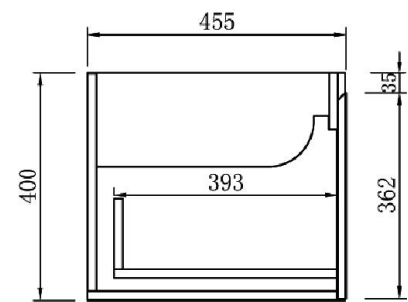

SPECIFICATION SHEET

Kolum 1200mm 2 Drawer Wall Vanity

Features

- Wall Hung
- 2 Drawers
- Gloss White: 2-pack urethane on MRF
- Colours: Timber Veneer on Plywood
- Dimensions: H420 x W1200 x D465

Colour Options with Code

Technical Details

Note: All measurements shown are in millimetres. Sizes are nominal.

SIDE VIEW