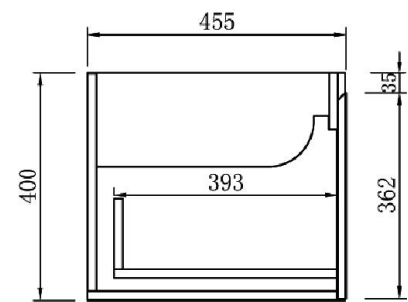

### Features

- Wall Hung
- 2 Drawers
- Gloss White: 2-pack urethane on MRF
- Colours: Timber Veneer on Plywood
- Dimensions: H420 x W1200 x D465

### Technical Details

Note: All measurements shown are in millimetres. Sizes are nominal.

FRONT VIEW

SIDE VIEW

TOP VIEW