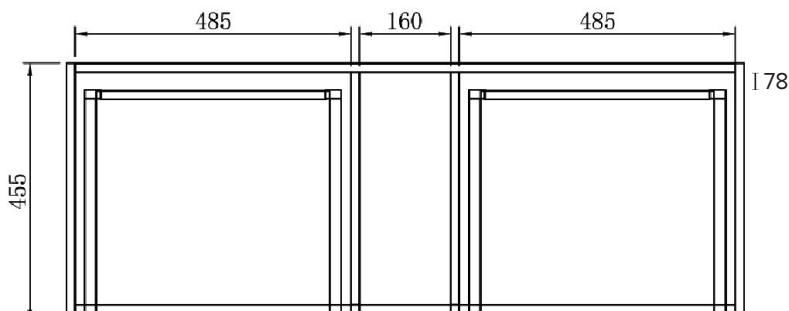

### Features

- Wall Hung
- 2 Drawers
- Gloss White: 2-pack urethane on MRF
- Colours: Timber Veneer on Plywood
- Dimensions: H420 x W1200 x D465

### Technical Details

Note: All measurements shown are in millimetres. Sizes are nominal.

FRONT VIEW

SIDE VIEW

TOP VIEW