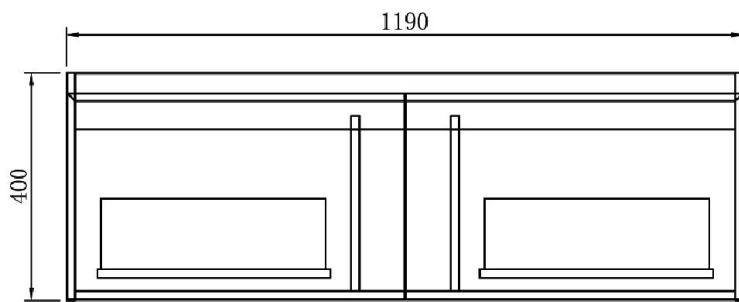

### Features

- Wall Hung
- 2 Drawers
- Gloss White: 2-pack urethane on MRF
- Colours: Timber Veneer on Plywood
- Dimensions: H420 x W1200 x D465

### Technical Details

Note: All measurements shown are in millimetres. Sizes are nominal.

FRONT VIEW

SIDE VIEW

TOP VIEW