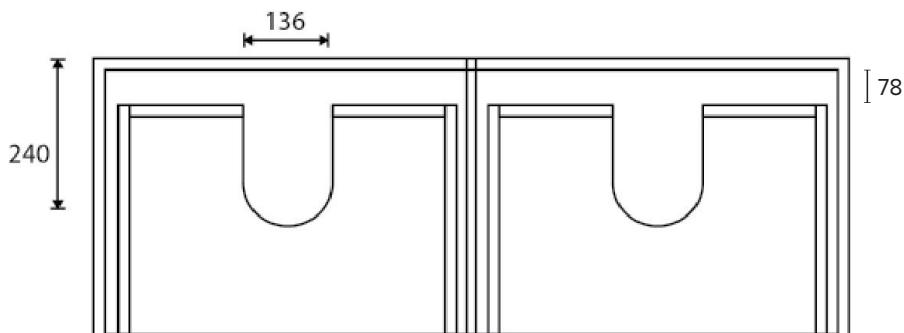

SPECIFICATION SHEET

Kolum 1200mm 2 Drawer Double Basin Wall Vanity

Features

- Wall Hung
- 2 Drawers
- Double Basin
- Gloss White: 2-pack urethane on MRF
- Colours: Timber Veneer on Plywood
- Dimensions: H420 x W1200 x D465

SIDE VIEW

TOP VIEW

SPECIFICATION SHEET

1200mm Double Basin Options

Via

StoneCast with overflow
 Gloss White - VIA
 Matte White - VIAMW

W1210 x D460 x H20

Ponti

StoneCast with overflow
 Gloss White - PO

W1204 x D460 x H50

Ari

StoneCast with overflow
 Gloss White - VA

W1200 x D465 x H50

SPECIFICATION SHEET

1200mm Double Basin Options

Clasico

Vitreous China with overflow
Gloss White - VC

W1210 x D465 x H20