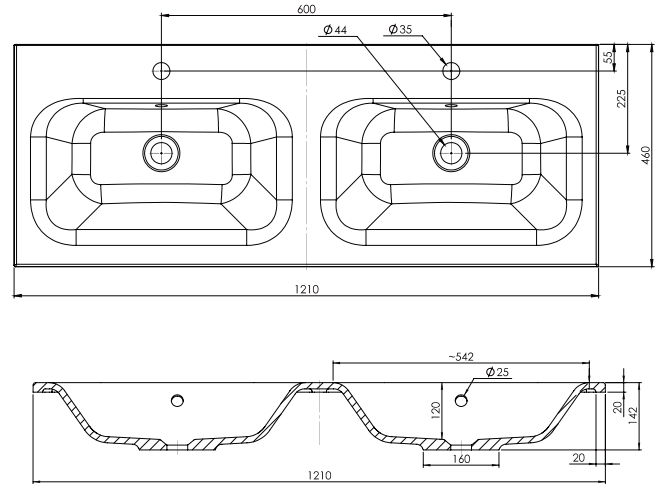

SPECIFICATION SHEET

Kolum 1200mm 2 Drawer Double Basin Wall Vanity

Features

- Wall Hung
- 2 Drawers
- Double Basin
- Gloss White: 2-pack urethane on MRF
- Colours: Timber Veneer on Plywood
- Dimensions: H420 x W1200 x D465

SIDE VIEW

TOP VIEW

SPECIFICATION SHEET

1200mm Double Basin Options

Via

StoneCast with overflow
 Gloss White - VIA
 Matte White - VIAMW

W1210 x D460 x H20

Ponti

StoneCast with overflow
 Gloss White - PO

W1204 x D460 x H50

Ari

StoneCast with overflow
 Gloss White - VA

W1200 x D465 x H50

SPECIFICATION SHEET

1200mm Double Basin Options

Clasico

Vitreous China with overflow
Gloss White - VC

W1210 x D465 x H20