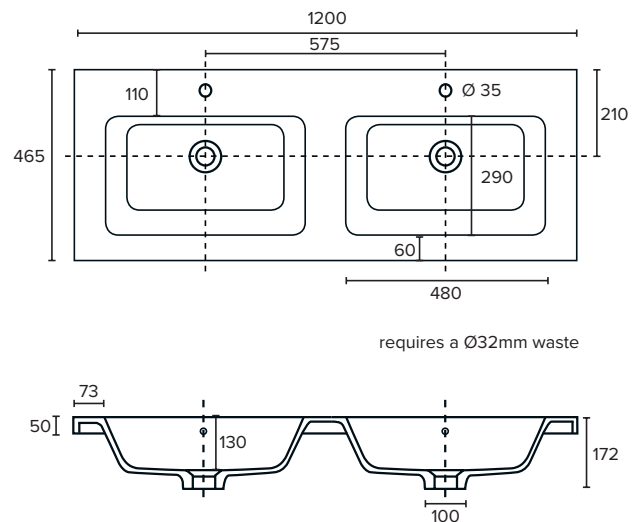

SPECIFICATION SHEET

Kolum 1200mm 2 Drawer Double Basin Wall Vanity

Features

- Wall Hung
- 2 Drawers
- Double Basin
- Gloss White: 2-pack urethane on MRF
- Colours: Timber Veneer on Plywood
- Dimensions: H420 x W1200 x D465

SIDE VIEW

TOP VIEW

SPECIFICATION SHEET

1200mm Double Basin Options

Via

StoneCast with overflow
 Gloss White - VIA
 Matte White - VIAMW

W1210 x D460 x H20

Ponti

StoneCast with overflow
 Gloss White - PO

W1204 x D460 x H50

Ari

StoneCast with overflow
 Gloss White - VA

W1200 x D465 x H50

SPECIFICATION SHEET

1200mm Double Basin Options

Clasico

Vitreous China with overflow
Gloss White - VC

W1210 x D465 x H20