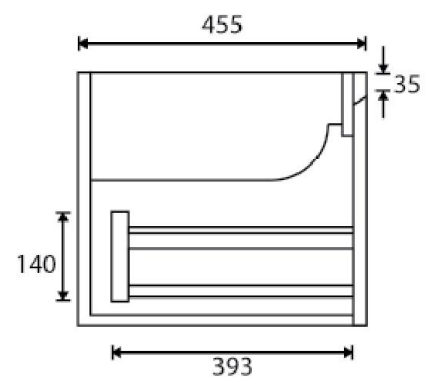

SPECIFICATION SHEET

Kolum 1200mm 2 Drawer Double Basin Wall Vanity

Features

- Wall Hung
- 2 Drawers
- Double Basin
- Gloss White: 2-pack urethane on MRF
- Colours: Timber Veneer on Plywood
- Dimensions: H420 x W1200 x D465

SIDE VIEW

TOP VIEW

SPECIFICATION SHEET

1200mm Double Basin Options

Via

StoneCast with overflow
 Gloss White - VIA
 Matte White - VIAMW

W1210 x D460 x H20

Ponti

StoneCast with overflow
 Gloss White - PO

W1204 x D460 x H50

Ari

StoneCast with overflow
 Gloss White - VA

W1200 x D465 x H50

SPECIFICATION SHEET

1200mm Double Basin Options

Clasico

Vitreous China with overflow
Gloss White - VC

W1210 x D465 x H20