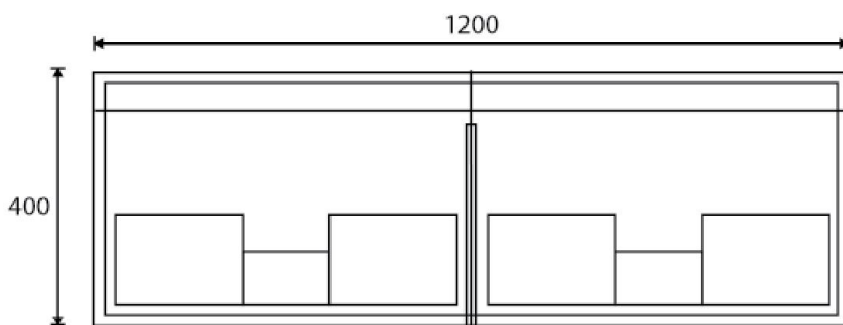

Technical Details

Note: All measurements shown are in millimetres. Sizes are nominal.

FRONT VIEW