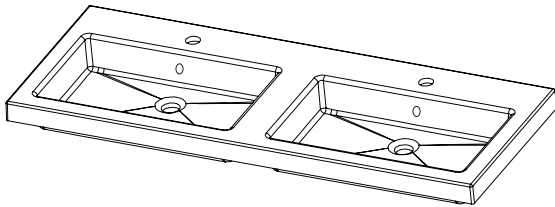

SPECIFICATION SHEET

Kolum 1200mm 2 Drawer Double Basin Wall Vanity

Features

- Wall Hung
- 2 Drawers
- Double Basin
- Gloss White: 2-pack urethane on MRF
- Colours: Timber Veneer on Plywood
- Dimensions: H420 x W1200 x D465

SIDE VIEW

TOP VIEW

SPECIFICATION SHEET

1200mm Double Basin Options

Via

StoneCast with overflow
 Gloss White - VIA
 Matte White - VIAMW

W1210 x D460 x H20

Ponti

StoneCast with overflow
 Gloss White - PO

W1204 x D460 x H50

Ari

StoneCast with overflow
 Gloss White - VA

W1200 x D465 x H50

SPECIFICATION SHEET

1200mm Double Basin Options

Clasico

Vitreous China with overflow
Gloss White - VC

W1210 x D465 x H20