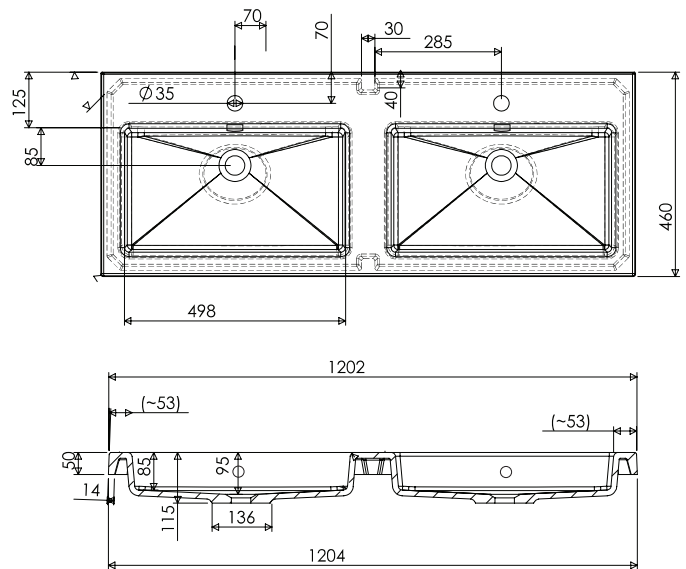

SPECIFICATION SHEET

Kolum 1200mm 2 Drawer Double Basin Wall Vanity

Features

- Wall Hung
- 2 Drawers
- Double Basin
- Gloss White: 2-pack urethane on MRF
- Colours: Timber Veneer on Plywood
- Dimensions: H420 x W1200 x D465

SIDE VIEW

TOP VIEW

SPECIFICATION SHEET

1200mm Double Basin Options

Via

StoneCast with overflow
 Gloss White - VIA
 Matte White - VIAMW

W1210 x D460 x H20

Ponti

StoneCast with overflow
 Gloss White - PO

W1204 x D460 x H50

Ari

StoneCast with overflow
 Gloss White - VA

W1200 x D465 x H50

SPECIFICATION SHEET

1200mm Double Basin Options

Clasico

Vitreous China with overflow
Gloss White - VC

W1210 x D465 x H20