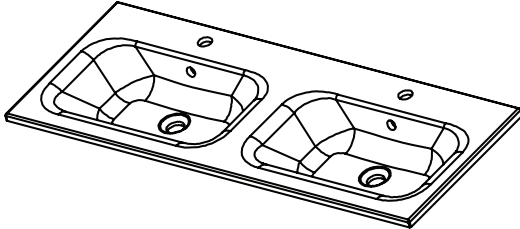

SPECIFICATION SHEET

Kolum 1200mm 2 Drawer Double Basin Wall Vanity

Features

- Wall Hung
- 2 Drawers
- Double Basin
- Gloss White: 2-pack urethane on MRF
- Colours: Timber Veneer on Plywood
- Dimensions: H420 x W1200 x D465

SIDE VIEW

TOP VIEW

SPECIFICATION SHEET

1200mm Double Basin Options

Via

StoneCast with overflow
 Gloss White - VIA
 Matte White - VIAMW

W1210 x D460 x H20

Ponti

StoneCast with overflow
 Gloss White - PO

W1204 x D460 x H50

Ari

StoneCast with overflow
 Gloss White - VA

W1200 x D465 x H50

SPECIFICATION SHEET

1200mm Double Basin Options

Clasico

Vitreous China with overflow
Gloss White - VC

W1210 x D465 x H20