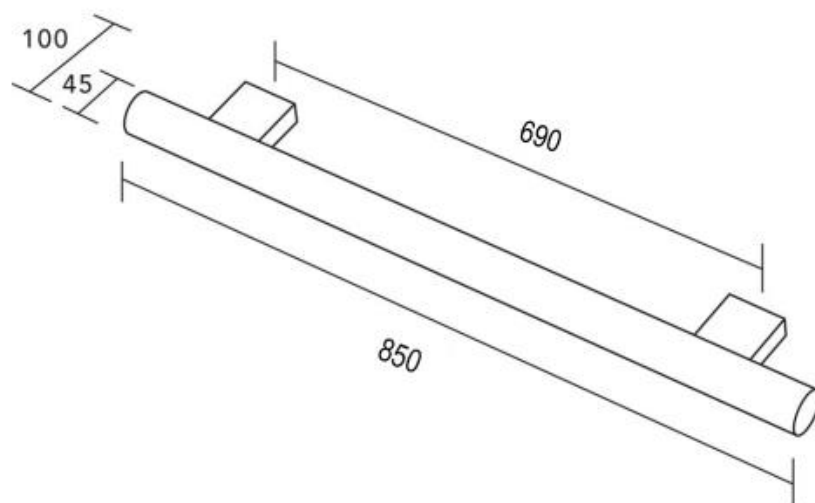

HEIRLOOM HEIKO POLE 850

- Modern Round Minimalist style
- Quality PVD finish
- Quality stainless steel
- Robust mounting brackets
- 12 volt (transformer required)

Available colours

Chrome, Matte White, Matte Black, Brushed Nickel, Brushed Brass, Brushed Copper, Gunmetal, Brushed Stainless

HEIRLOOM
BATHROOMS WITH STYLE

HEIKO POLE 850

CODE: WHSPLV850/N/GM/B/BN/MW/BB/BC

MEASUREMENTS SUBJECT TO MANUFACTURING TOLERANCE