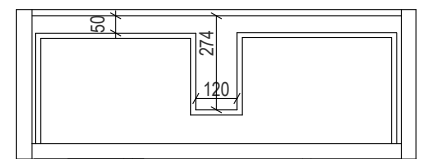

100
850

1,190
400 390 400

135
220
450

1,165

435

450
435

100
850

950
155 45 245 200 185 100 15

350
20

350
20

AP VANITIES

Bathroom Joinery & Accessories

Name:	Hartfield 1200
Size :	1190 (W) mm x 450 (D) mm x 850 (H) mm
Type:	Freestanding
Cabinet Material:	Solid Sustainable Plantation Timber
Basin Material:	Ceramic Under-mount or Top Mount Basin
Bench Top Finish:	Smartstone Options *
Splashback:	Removable Splashback (NOT FULLWIDTH SPLASHBACK)
Taphole Options:	No taphole, 1 taphole or 3 tapholes
Vanity Colour Options:	Black, White, South Hampton Grey