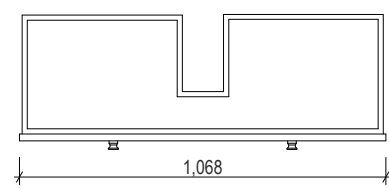

100
850

1,190
400 390 400

135
220
450

1,165

435

450
435

100
850

950
155 45 245 200 185 100 15

350
20

350
20

AP VANITIES

Bathroom Joinery & Accessories

Name:	Hartfield 1200
Size :	1190 (W) mm x 450 (D) mm x 850 (H) mm
Type:	Freestanding
Cabinet Material:	Solid Sustainable Plantation Timber
Basin Material:	Ceramic Under-mount or Top Mount Basin
Bench Top Finish:	Smartstone Options *
Splashback:	Removable Splashback (NOT FULLWIDTH SPLASHBACK)
Taphole Options:	No taphole, 1 taphole or 3 tapholes
Vanity Colour Options:	Black, White, South Hampton Grey