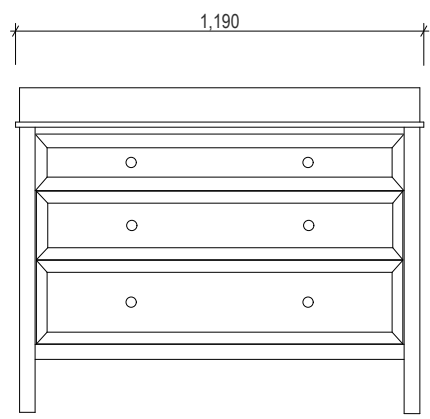

100
850

1,190
400 390 400

135
220
450

1,165

435

450
435

100
850

950
155 45 245 200 185 100 15

350
20

350
20

AP VANITIES

Bathroom Joinery & Accessories

Name:	Hartfield 1200
Size :	1190 (W) mm x 450 (D) mm x 850 (H) mm
Type:	Freestanding
Cabinet Material:	Solid Sustainable Plantation Timber
Basin Material:	Ceramic Under-mount or Top Mount Basin
Bench Top Finish:	Smartstone Options *
Splashback:	Removable Splashback (NOT FULLWIDTH SPLASHBACK)
Taphole Options:	No taphole, 1 taphole or 3 tapholes
Vanity Colour Options:	Black, White, South Hampton Grey