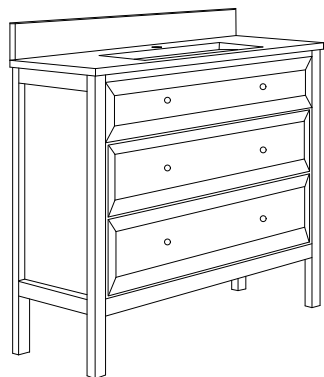

100
850

1,190
400 390 400

135
220
450

1,165

435

450
435

100
850

950
155 45 245 200 185 100 15

350
20

350
20

AP VANITIES

Bathroom Joinery & Accessories

Name:	Hartfield 1200
Size :	1190 (W) mm x 450 (D) mm x 850 (H) mm
Type:	Freestanding
Cabinet Material:	Solid Sustainable Plantation Timber
Basin Material:	Ceramic Under-mount or Top Mount Basin
Bench Top Finish:	Smartstone Options *
Splashback:	Removable Splashback (NOT FULLWIDTH SPLASHBACK)
Taphole Options:	No taphole, 1 taphole or 3 tapholes
Vanity Colour Options:	Black, White, South Hampton Grey