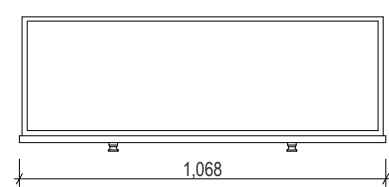

100
850

1,190
400 390 400

135
220
450

1,165

435

450
435

100
850

950
155 45 245 200 185 100 15

350
20

350
20

AP VANITIES

Bathroom Joinery & Accessories

Name:	Hartfield 1200
Size :	1190 (W) mm x 450 (D) mm x 850 (H) mm
Type:	Freestanding
Cabinet Material:	Solid Sustainable Plantation Timber
Basin Material:	Ceramic Under-mount or Top Mount Basin
Bench Top Finish:	Smartstone Options *
Splashback:	Removable Splashback (NOT FULLWIDTH SPLASHBACK)
Taphole Options:	No taphole, 1 taphole or 3 tapholes
Vanity Colour Options:	Black, White, South Hampton Grey