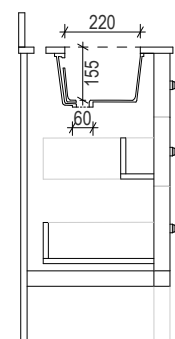

100
850

1,190
400 390 400

135
220
450

1,165

435

450
435

100
850

950
155 45 245 200 185 100 15

350
20

350
20

AP VANITIES

Bathroom Joinery & Accessories

Name:	Hartfield 1200
Size :	1190 (W) mm x 450 (D) mm x 850 (H) mm
Type:	Freestanding
Cabinet Material:	Solid Sustainable Plantation Timber
Basin Material:	Ceramic Under-mount or Top Mount Basin
Bench Top Finish:	Smartstone Options *
Splashback:	Removable Splashback (NOT FULLWIDTH SPLASHBACK)
Taphole Options:	No taphole, 1 taphole or 3 tapholes
Vanity Colour Options:	Black, White, South Hampton Grey