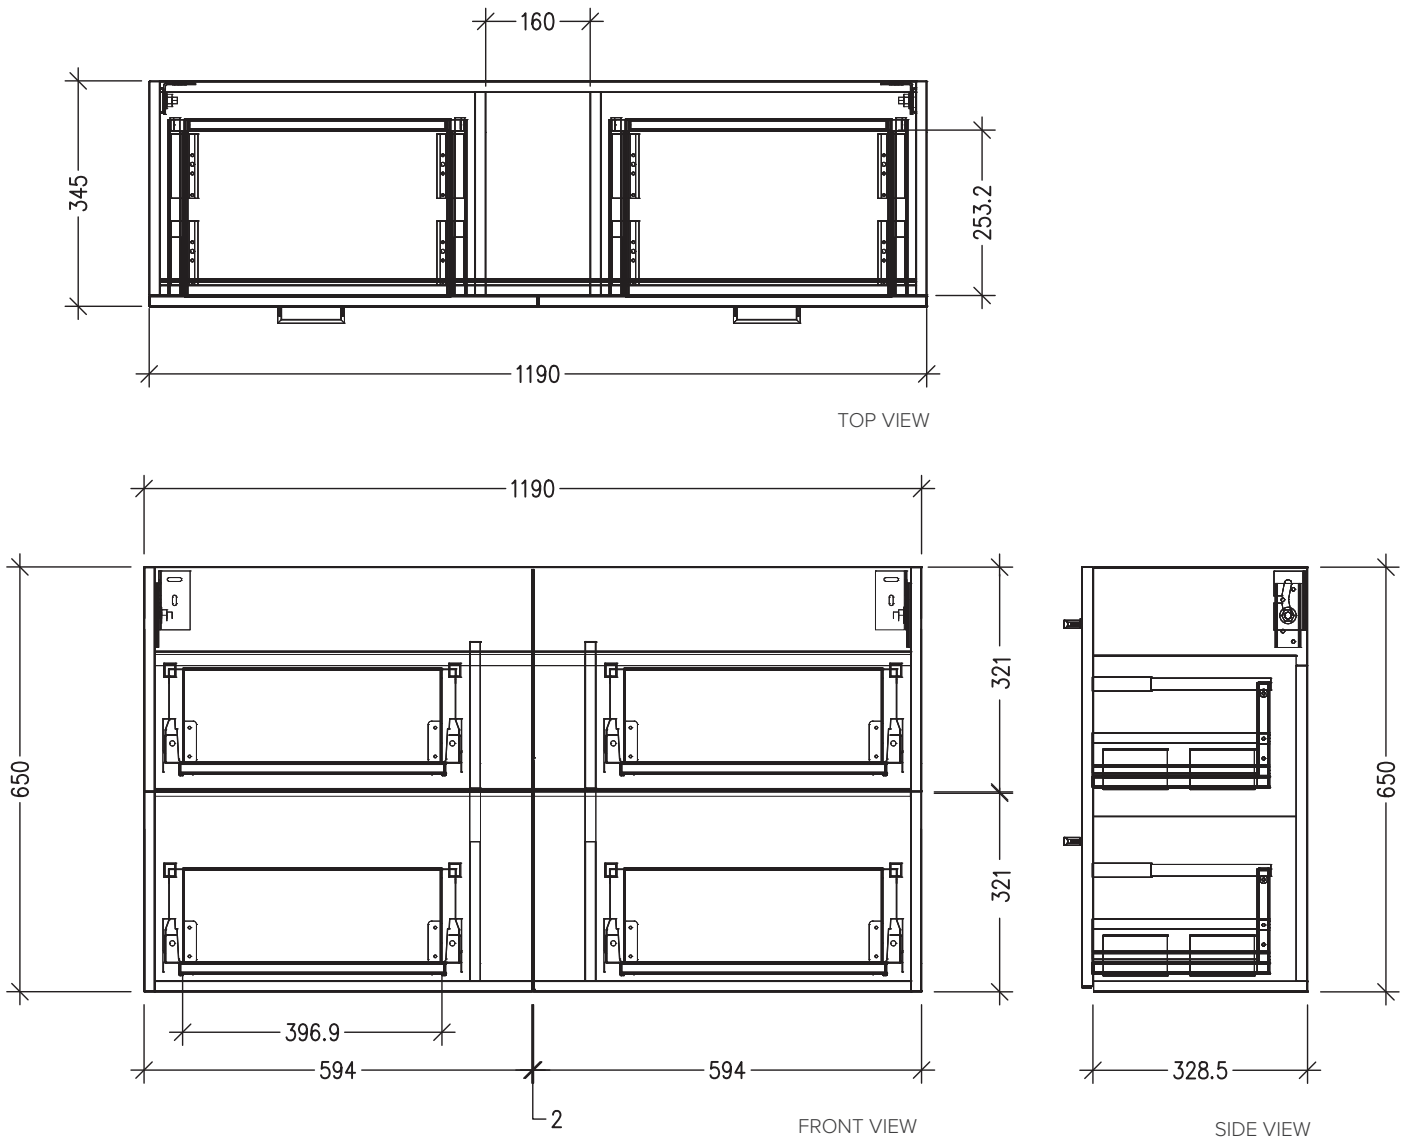

SPECIFICATION SHEET

Harrow Slim 1200 4-Drawer Single Basin Wall Hung Vanity [5244]

Features

- 4-Drawer Wall Hung Vanity
- StoneCast 50mm Basin
- Full Extension Soft Close Drawers with Handles - *Handle upgrade options available*
- Dimensions: H670 x W1200 x D350

Technical Details

Note: All measurements shown are in millimetres. Sizes are nominal.

SPECIFICATION SHEET

StoneCast 1200 Basin

H50 X W1200 X D350