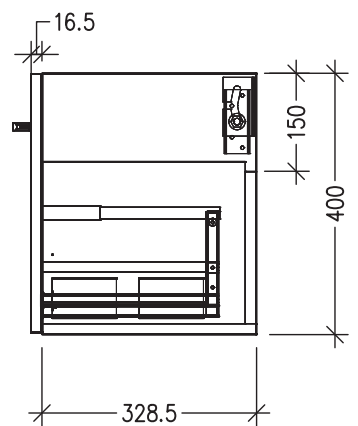

SPECIFICATION SHEET

Harrow Slim 1200 2-Drawer Single Basin Wall Hung Vanity [5232]

Features

- 2-Drawer Wall Hung Vanity
- StoneCast 50mm Basin
- Full Extension Soft Close Drawers with Handles - *Handle upgrade options available*
- Dimensions: H420 x W1200 x D350

Technical Details

Note: All measurements shown are in millimetres. Sizes are nominal.

TOP VIEW

FRONT VIEW

SIDE VIEW

SPECIFICATION SHEET

StoneCast 1200 Basin

H50 X W1200 X D350