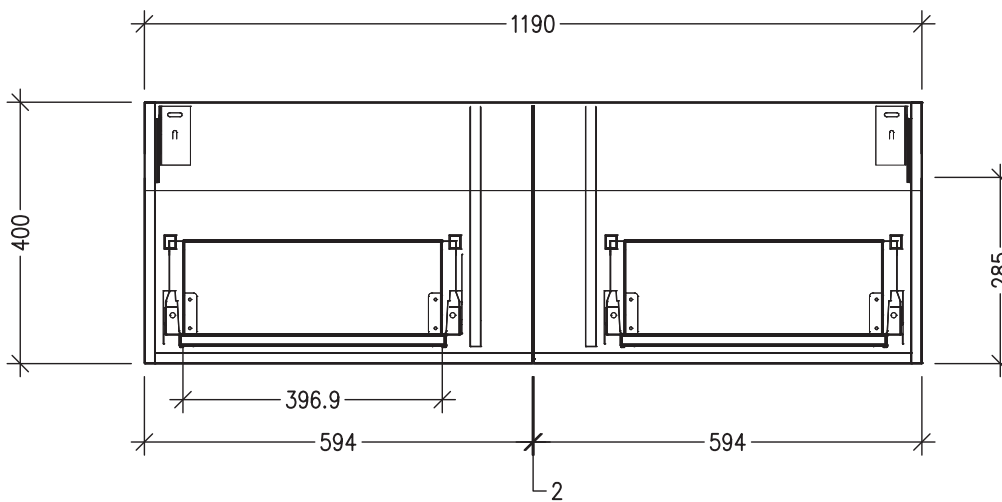

SPECIFICATION SHEET

Harrow Slim 1200 2-Drawer Single Basin Wall Hung Vanity [5232]

Features

- 2-Drawer Wall Hung Vanity
- StoneCast 50mm Basin
- Full Extension Soft Close Drawers with Handles - *Handle upgrade options available*
- Dimensions: H420 x W1200 x D350

Technical Details

Note: All measurements shown are in millimetres. Sizes are nominal.

TOP VIEW

FRONT VIEW

SIDE VIEW

SPECIFICATION SHEET

StoneCast 1200 Basin

H50 X W1200 X D350