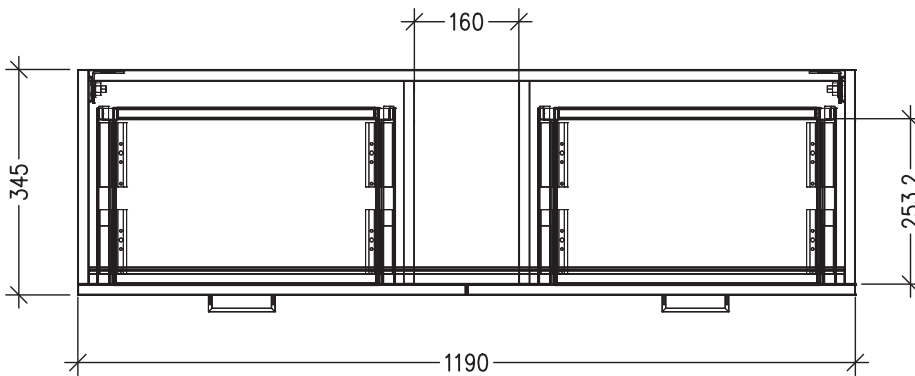

SPECIFICATION SHEET

Harrow Slim 1200 2-Drawer Single Basin Wall Hung Vanity [5232]

Features

- 2-Drawer Wall Hung Vanity
- StoneCast 50mm Basin
- Full Extension Soft Close Drawers with Handles - *Handle upgrade options available*
- Dimensions: H420 x W1200 x D350

Technical Details

Note: All measurements shown are in millimetres. Sizes are nominal.

TOP VIEW

FRONT VIEW

SIDE VIEW

SPECIFICATION SHEET

StoneCast 1200 Basin

H50 X W1200 X D350