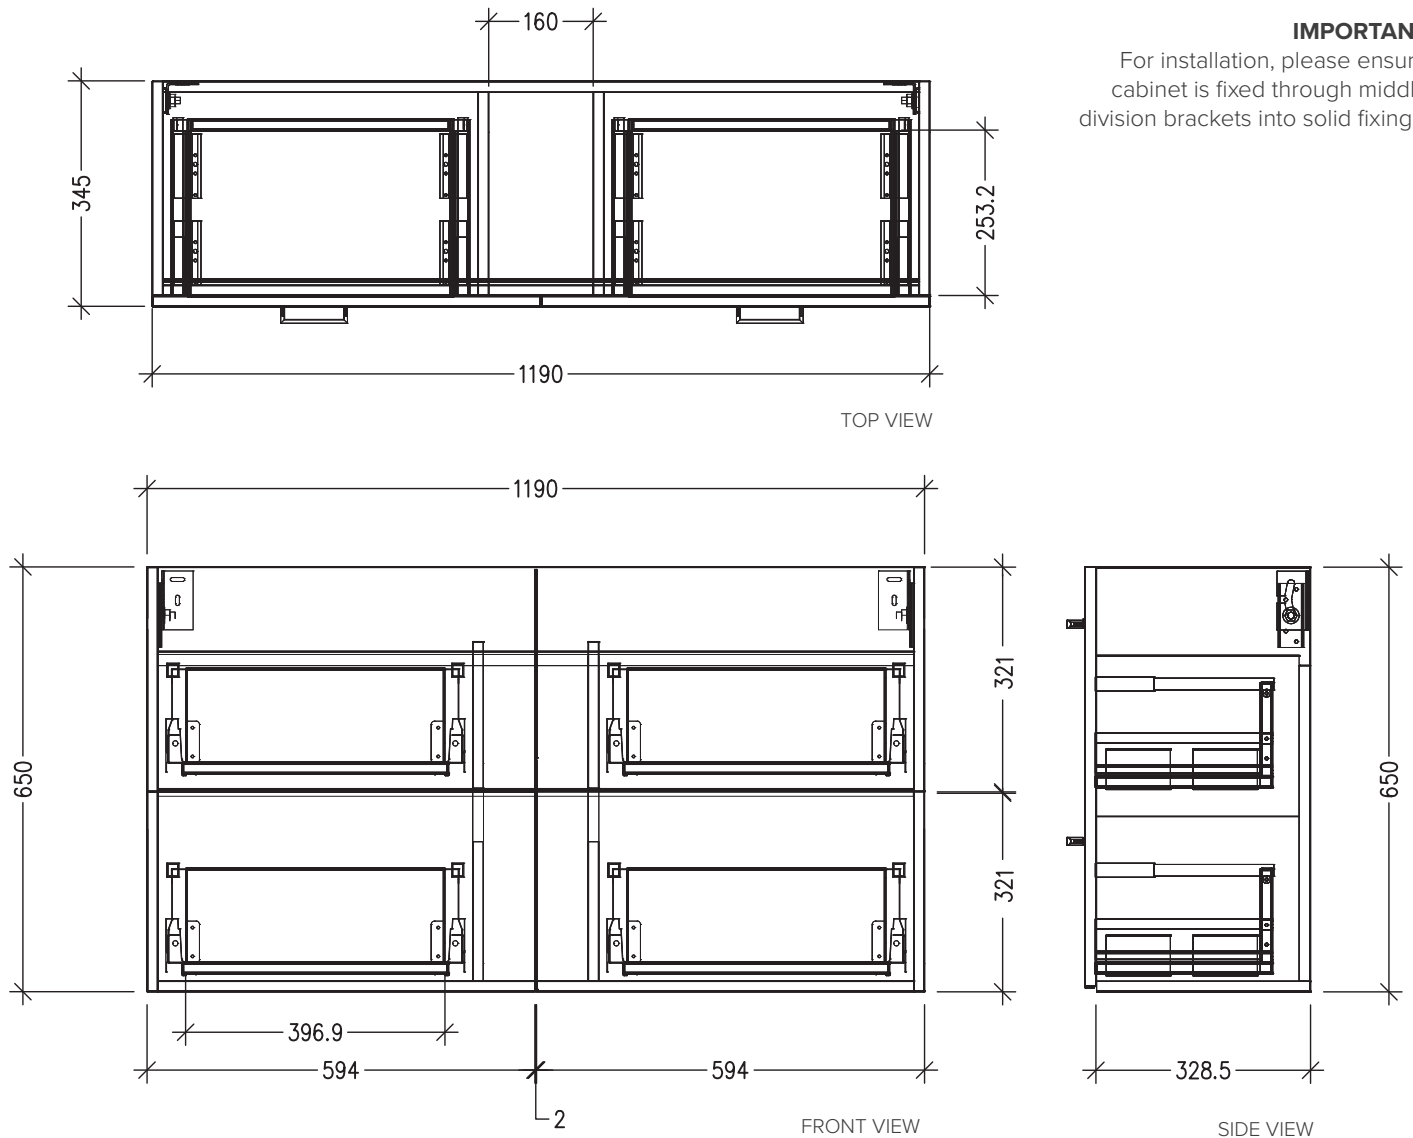

SPECIFICATION SHEET

Harrow Luxe Slim 1200 4-Drawer Single Basin Wall Hung Vanity [5268]

Features

- 4-Drawer Wall Hung Vanity with Slab Top
- Multiple Slab Top Options Available
- Full Extension Soft Close Drawers with Handles - *Handle upgrade options available*
- Dimensions: H670 x W1200 x D350

Note: Vessel basins are purchased separately.
Limited tap hole positions & vessel basin options.

Technical Details

Note: All measurements shown are in millimetres. Sizes are nominal.

SPECIFICATION SHEET

Slab Top Options

StoneCast Slab Top 1200

W1200 x D350 x H20

Gloss White - Code: SC

Matte White - Code: SCMW

Gloss White

Matte White

Quartz Slab Top 1200

W1200 x D350 x H20

Midnight Stone - Code: MS

Midnight Stone

Acrylic Solid Surface Slab Top 1200

W1200 x D350 x H20

Sierra - Code: SIER

Sierra

Vessel Basin Options

Note: The Quarto Round 310 basins are the only compatible options available for Slim Vanities