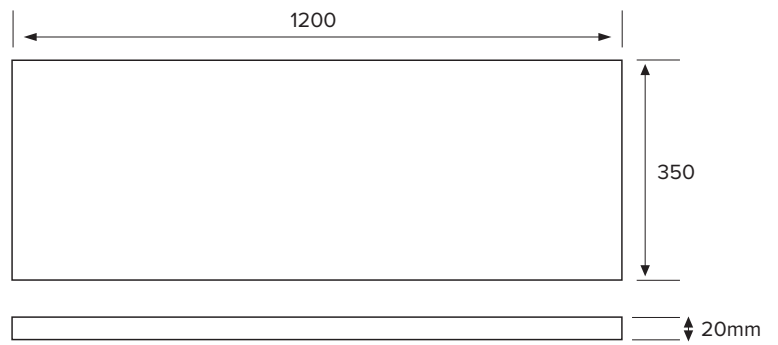

SPECIFICATION SHEET

Harrow Luxe Slim 1200 4-Drawer Single Basin Wall Hung Vanity [5268]

Features

- 4-Drawer Wall Hung Vanity with Slab Top
- Multiple Slab Top Options Available
- Full Extension Soft Close Drawers with Handles - *Handle upgrade options available*
- Dimensions: H670 x W1200 x D350

Note: Vessel basins are purchased separately.
Limited tap hole positions & vessel basin options.

Technical Details

Note: All measurements shown are in millimetres. Sizes are nominal.

SPECIFICATION SHEET

Slab Top Options

StoneCast Slab Top 1200

W1200 x D350 x H20

Gloss White - Code: SC

Matte White - Code: SCMW

Gloss White

Matte White

Quartz Slab Top 1200

W1200 x D350 x H20

Midnight Stone - Code: MS

Midnight Stone

Acrylic Solid Surface Slab Top 1200

W1200 x D350 x H20

Sierra - Code: SIER

Sierra

Vessel Basin Options

Note: The Quarto Round 310 basins are the only compatible options available for Slim Vanities