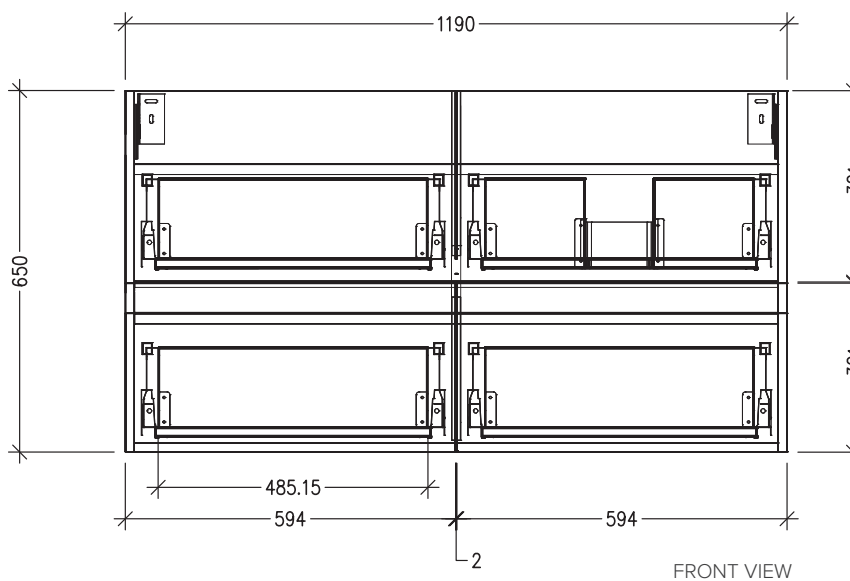

### Features

- 4-Drawer Wall Hung Vanity with Slab Top
- Multiple Slab Top Options Available
- Full Extension Soft Close Drawers with Handles - *Handle upgrade options available*
- Dimensions: H670 x W1200 x D350

Note: Vessel basins are purchased separately.  
Limited tap hole positions & vessel basin options.

### Technical Details

Note: All measurements shown are in millimetres. Sizes are nominal.

**IMPORTANT**  
For installation, please ensure cabinet is fixed through middle division brackets into solid fixings.