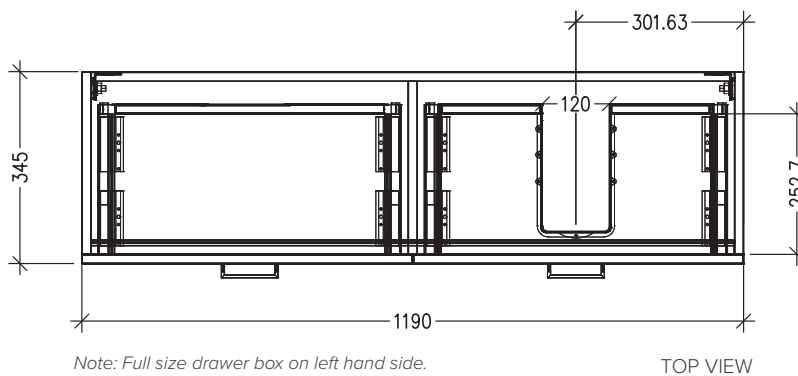

## Harrow Luxe Slim 1200 4-Drawer Right Offset Basin Wall Hung Vanity [5270R]

### Features

- 4-Drawer Wall Hung Vanity with Slab Top
- Multiple Slab Top Options Available
- Full Extension Soft Close Drawers with Handles - *Handle upgrade options available*
- Dimensions: H670 x W1200 x D350

Note: Vessel basins are purchased separately.  
Limited tap hole positions & vessel basin options.

### Technical Details

Note: All measurements shown are in millimetres. Sizes are nominal.

**IMPORTANT**  
For installation, please ensure cabinet is fixed through middle division brackets into solid fixings.