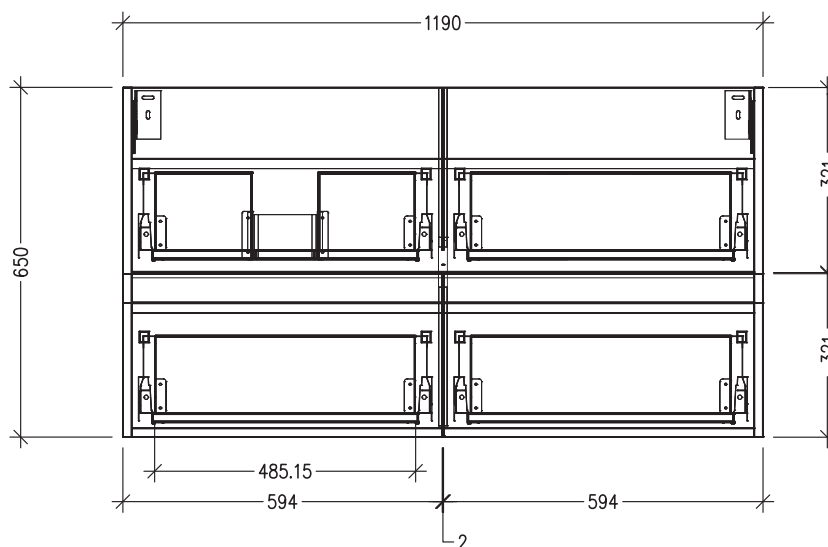

SPECIFICATION SHEET

Harrow Luxe Slim 1200 4-Drawer Left Offset Basin Wall Hung Vanity [5270L]

Features

- 4-Drawer Wall Hung Vanity with Slab Top
- Multiple Slab Top Options Available
- Full Extension Soft Close Drawers with Handles - *Handle upgrade options available*
- Dimensions: H670 x W1200 x D350

Note: Vessel basins are purchased separately.
Limited tap hole positions & vessel basin options.

Technical Details

Note: All measurements shown are in millimetres. Sizes are nominal.

Note: Full size drawer box on right hand side.

TOP VIEW

FRONT VIEW

SIDE VIEW

IMPORTANT

For installation, please ensure cabinet is fixed through middle division brackets into solid fixings.

SPECIFICATION SHEET

Slab Top Options

StoneCast Slab Top 1200