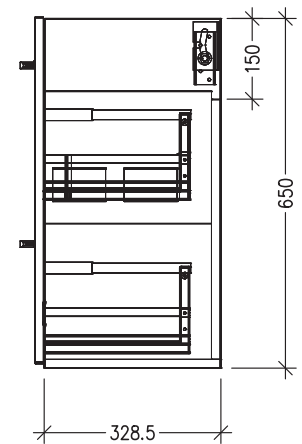

SPECIFICATION SHEET

Harrow Luxe Slim 1200 4-Drawer Left Offset Basin Wall Hung Vanity [5270L]

Features

- 4-Drawer Wall Hung Vanity with Slab Top
- Multiple Slab Top Options Available
- Full Extension Soft Close Drawers with Handles - *Handle upgrade options available*
- Dimensions: H670 x W1200 x D350

Note: Vessel basins are purchased separately.
Limited tap hole positions & vessel basin options.

Technical Details

Note: All measurements shown are in millimetres. Sizes are nominal.

Note: Full size drawer box on right hand side.

TOP VIEW

FRONT VIEW

SIDE VIEW

IMPORTANT

For installation, please ensure cabinet is fixed through middle division brackets into solid fixings.

SPECIFICATION SHEET

Slab Top Options

StoneCast Slab Top 1200

Quarto Round 310mm

H110 x W310

Gloss White - Code: 7331

Matte Black - Code: 7331B

SELECT YOUR TAP HOLE POSITION (Basin Wastes pre-drilled in Quartz Options)

NTH No Tap Holes

LTH Left Tap Holes

RTH Right Tap Holes