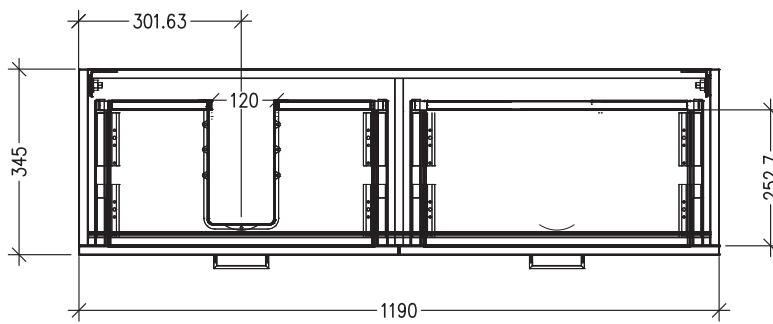

SPECIFICATION SHEET

Harrow Luxe Slim 1200 4-Drawer Left Offset Basin Wall Hung Vanity [5270L]

Features

- 4-Drawer Wall Hung Vanity with Slab Top
- Multiple Slab Top Options Available
- Full Extension Soft Close Drawers with Handles - *Handle upgrade options available*
- Dimensions: H670 x W1200 x D350

Note: Vessel basins are purchased separately.
Limited tap hole positions & vessel basin options.

Technical Details

Note: All measurements shown are in millimetres. Sizes are nominal.

Note: Full size drawer box on right hand side.

TOP VIEW

FRONT VIEW

SIDE VIEW

IMPORTANT

For installation, please ensure cabinet is fixed through middle division brackets into solid fixings.

SPECIFICATION SHEET

Slab Top Options

StoneCast Slab Top 1200

Quarto Round 310mm

H110 x W310

Gloss White - Code: 7331

Matte Black - Code: 7331B

SELECT YOUR TAP HOLE POSITION (Basin Wastes pre-drilled in Quartz Options)

NTH No Tap Holes

LTH Left Tap Holes

RTH Right Tap Holes