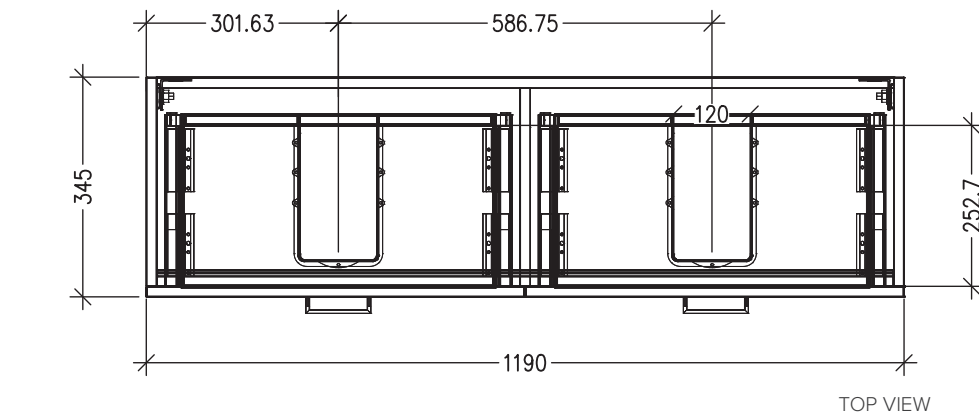

SPECIFICATION SHEET

Harrow Luxe Slim 1200 4-Drawer Double Basin Wall Hung Vanity [5272]

Features

- 4-Drawer Wall Hung Vanity with Slab Top
- Multiple Slab Top Options Available
- Full Extension Soft Close Drawers with Handles - *Handle upgrade options available*
- Dimensions: H670 x W1200 x D350

Note: Vessel basins are purchased separately.
Limited tap hole positions & vessel basin options.

Technical Details

Note: All measurements shown are in millimetres. Sizes are nominal.

TOP VIEW

FRONT VIEW

SIDE VIEW

IMPORTANT

For installation, please ensure cabinet is fixed through middle division brackets into solid fixings.

SPECIFICATION SHEET

Slab Top Options

StoneCast Slab Top 1200

W1200 x D350 x H20

Gloss White - Code: SC

W1200 x D350 x H20

Sierra - Code: SIER

Sierra

Vessel Basin Options

Note: The Quarto Round 310 basins are the only compatible options available for Slim Vanities

Quarto Round 310mm

H110 x W310

Gloss White - Code: 7331