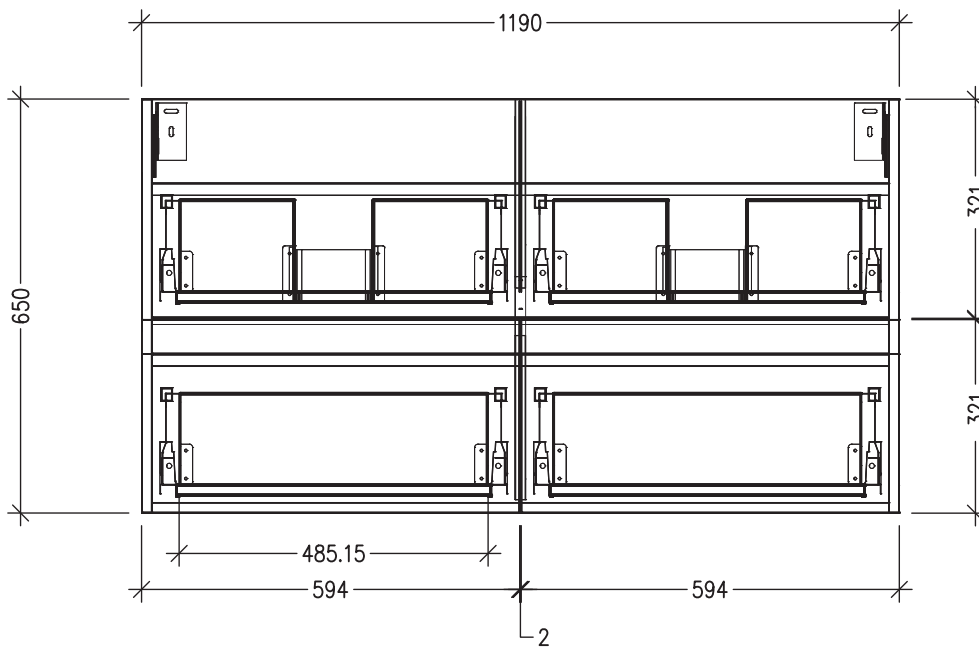

SPECIFICATION SHEET

Harrow Luxe Slim 1200 4-Drawer Double Basin Wall Hung Vanity [5272]

Features

- 4-Drawer Wall Hung Vanity with Slab Top
- Multiple Slab Top Options Available
- Full Extension Soft Close Drawers with Handles - *Handle upgrade options available*
- Dimensions: H670 x W1200 x D350

Note: Vessel basins are purchased separately.
Limited tap hole positions & vessel basin options.

Technical Details

Note: All measurements shown are in millimetres. Sizes are nominal.

TOP VIEW

FRONT VIEW

SIDE VIEW

IMPORTANT

For installation, please ensure cabinet is fixed through middle division brackets into solid fixings.

SPECIFICATION SHEET

Slab Top Options

StoneCast Slab Top 1200

W1200 x D350 x H20

Gloss White - Code: SC

W1200 x D350 x H20

Sierra - Code: SIER

Sierra

Vessel Basin Options

Note: The Quarto Round 310 basins are the only compatible options available for Slim Vanities

Quarto Round 310mm

H110 x W310

Gloss White - Code: 7331