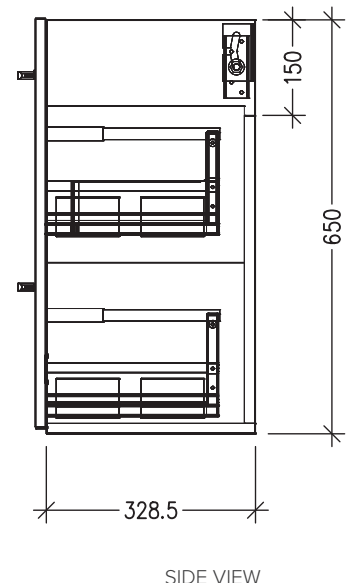

SPECIFICATION SHEET

Harrow Luxe Slim 1200 4-Drawer Double Basin Wall Hung Vanity [5272]

Features

- 4-Drawer Wall Hung Vanity with Slab Top
- Multiple Slab Top Options Available
- Full Extension Soft Close Drawers with Handles - *Handle upgrade options available*
- Dimensions: H670 x W1200 x D350

Note: Vessel basins are purchased separately.
Limited tap hole positions & vessel basin options.

Technical Details

Note: All measurements shown are in millimetres. Sizes are nominal.

TOP VIEW

FRONT VIEW

SIDE VIEW

IMPORTANT

For installation, please ensure cabinet is fixed through middle division brackets into solid fixings.

SPECIFICATION SHEET

Slab Top Options

StoneCast Slab Top 1200

W1200 x D350 x H20

Gloss White - Code: SC

W1200 x D350 x H20

Sierra - Code: SIER

Sierra

Vessel Basin Options

Note: The Quarto Round 310 basins are the only compatible options available for Slim Vanities

Quarto Round 310mm

H110 x W310

Gloss White - Code: 7331