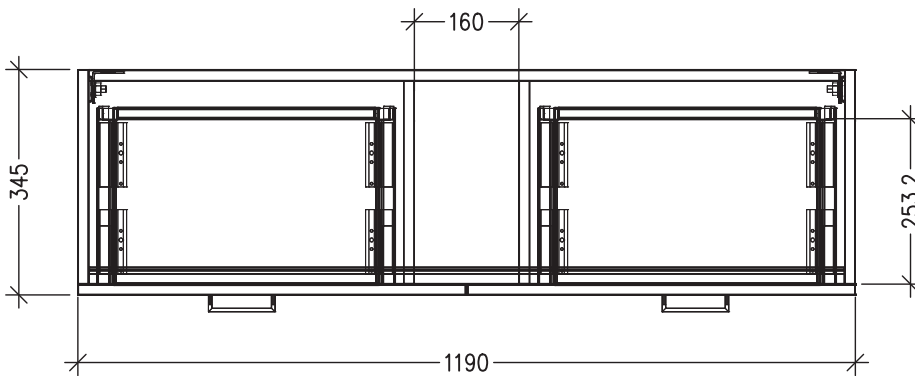

IMPORTANT

For installation, please ensure cabinet is fixed through middle division brackets into solid fixings.

TOP VIEW