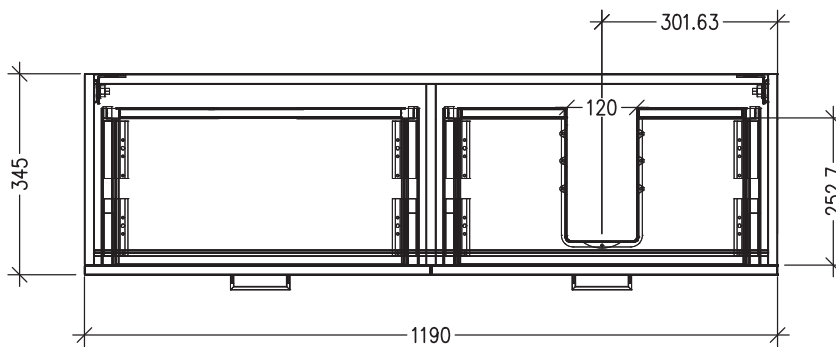

## Harrow Luxe Slim 1200 2-Drawer Right Offset Basin Wall Hung Vanity [5250R]

### Features

- 2-Drawer Wall Hung Vanity with Slab Top
- Multiple Slab Top Options Available
- Full Extension Soft Close Drawers with Handles - *Handle upgrade options available*
- Dimensions: H420 x W1200 x D350

Note: Vessel basins are purchased separately.  
Limited tap hole positions & vessel basin options.

### Technical Details

Note: All measurements shown are in millimetres. Sizes are nominal.

Note: Full size drawer box on left hand side.

TOP VIEW

FRONT VIEW

SIDE VIEW