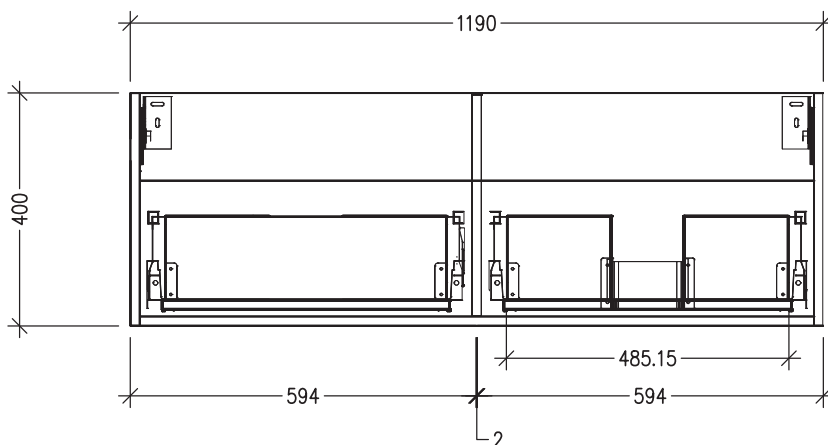

### Features

- 2-Drawer Wall Hung Vanity with Slab Top
- Multiple Slab Top Options Available
- Full Extension Soft Close Drawers with Handles - *Handle upgrade options available*
- Dimensions: H420 x W1200 x D350

Note: Vessel basins are purchased separately.  
Limited tap hole positions & vessel basin options.

### Technical Details

Note: All measurements shown are in millimetres. Sizes are nominal.

Note: Full size drawer box on left hand side.

TOP VIEW

FRONT VIEW

SIDE VIEW