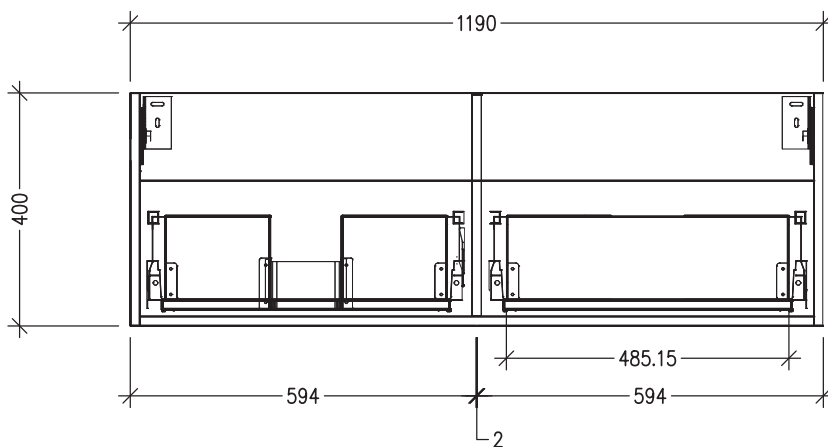

SPECIFICATION SHEET

Harrow Luxe Slim 1200 2-Drawer Left Offset Basin Wall Hung Vanity [5250L]

Features

- 2-Drawer Wall Hung Vanity with Slab Top
- Multiple Slab Top Options Available
- Full Extension Soft Close Drawers with Handles - *Handle upgrade options available*
- Dimensions: H420 x W1200 x D350

Note: Vessel basins are purchased separately.
Limited tap hole positions & vessel basin options.

Technical Details

Note: All measurements shown are in millimetres. Sizes are nominal.

Note: Full size drawer box on right hand side.

TOP VIEW

FRONT VIEW

SIDE VIEW

IMPORTANT

For installation, please ensure cabinet is fixed through middle division brackets into solid fixings.

SPECIFICATION SHEET

Slab Top Options

StoneCast Slab Top 1200