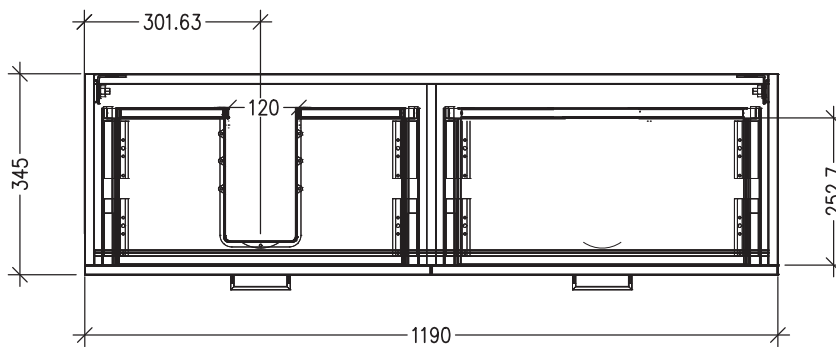

SPECIFICATION SHEET

Harrow Luxe Slim 1200 2-Drawer Left Offset Basin Wall Hung Vanity [5250L]

Features

- 2-Drawer Wall Hung Vanity with Slab Top
- Multiple Slab Top Options Available
- Full Extension Soft Close Drawers with Handles - *Handle upgrade options available*
- Dimensions: H420 x W1200 x D350

Note: Vessel basins are purchased separately.
Limited tap hole positions & vessel basin options.

Technical Details

Note: All measurements shown are in millimetres. Sizes are nominal.

Note: Full size drawer box on right hand side.

TOP VIEW

FRONT VIEW

SIDE VIEW

IMPORTANT

For installation, please ensure cabinet is fixed through middle division brackets into solid fixings.

SPECIFICATION SHEET

Slab Top Options

StoneCast Slab Top 1200

Quarto Round 310mm

H110 x W310

Gloss White - Code: 7331

Matte Black - Code: 7331B

SELECT YOUR TAP HOLE POSITION (Basin Wastes pre-drilled in Quartz Options)

NTH No Tap Holes

LTH Left Tap Holes

RTH Right Tap Holes