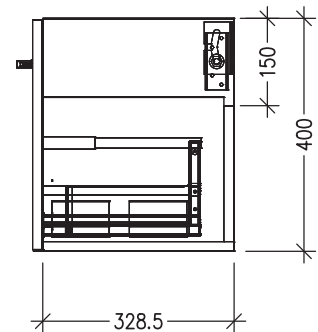

SPECIFICATION SHEET

Harrow Luxe Slim 1200 2-Drawer Left Offset Basin Wall Hung Vanity [5250L]

Features

- 2-Drawer Wall Hung Vanity with Slab Top
- Multiple Slab Top Options Available
- Full Extension Soft Close Drawers with Handles - *Handle upgrade options available*
- Dimensions: H420 x W1200 x D350

Note: Vessel basins are purchased separately.
Limited tap hole positions & vessel basin options.

Technical Details

Note: All measurements shown are in millimetres. Sizes are nominal.

Note: Full size drawer box on right hand side.

TOP VIEW

FRONT VIEW

SIDE VIEW

IMPORTANT

For installation, please ensure cabinet is fixed through middle division brackets into solid fixings.

SPECIFICATION SHEET

Slab Top Options

StoneCast Slab Top 1200

Quarto Round 310mm

H110 x W310

Gloss White - Code: 7331

Matte Black - Code: 7331B

SELECT YOUR TAP HOLE POSITION (Basin Wastes pre-drilled in Quartz Options)

NTH No Tap Holes

LTH Left Tap Holes

RTH Right Tap Holes