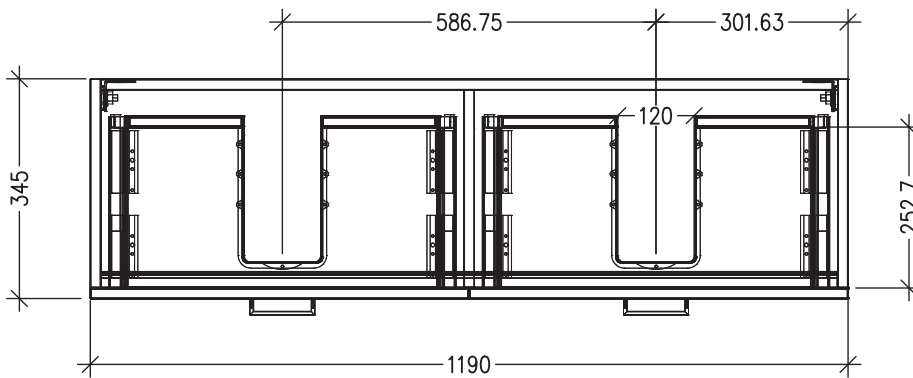

SPECIFICATION SHEET

Harrow Luxe Slim 1200 2-Drawer Double Basin Wall Hung Vanity [5256]

Features

- 2-Drawer Wall Hung Vanity with Slab Top
- Multiple Slab Top Options Available
- Full Extension Soft Close Drawers with Handles - *Handle upgrade options available*
- Dimensions: H420 x W1200 x D350

Note: Vessel basins are purchased separately.
Limited tap hole positions & vessel basin options.

Technical Details

Note: All measurements shown are in millimetres. Sizes are nominal.

IMPORTANT

For installation, please ensure cabinet is fixed through middle division brackets into solid fixings.

TOP VIEW

FRONT VIEW

SIDE VIEW

SPECIFICATION SHEET

Slab Top Options

StoneCast Slab Top 1200

W1200 x D350 x H20

Gloss White - Code: SC

W1200 x D350 x H20

Sierra - Code: SIER

Sierra

Vessel Basin Options

Note: The Quarto Round 310 basins are the only compatible options available for Slim Vanities

Quarto Round 310mm

H110 x W310

Gloss White - Code: 7331