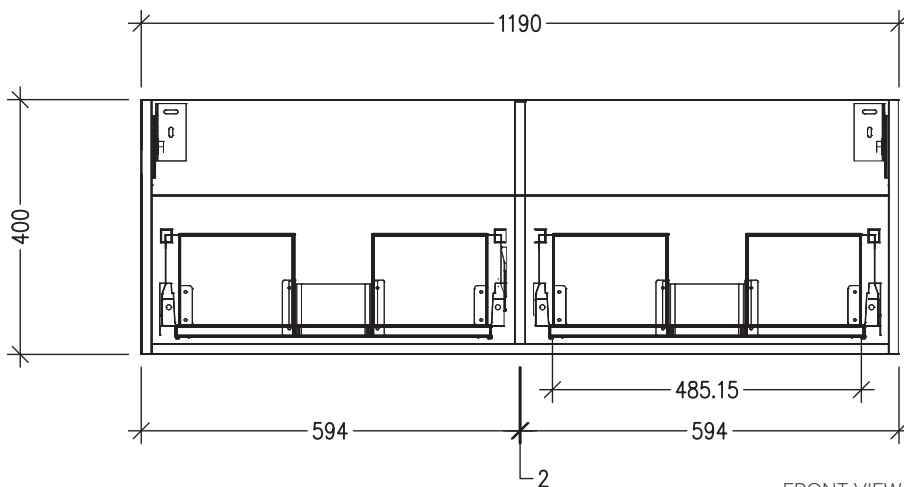

SPECIFICATION SHEET

Harrow Luxe Slim 1200 2-Drawer Double Basin Wall Hung Vanity [5256]

Features

- 2-Drawer Wall Hung Vanity with Slab Top
- Multiple Slab Top Options Available
- Full Extension Soft Close Drawers with Handles - *Handle upgrade options available*
- Dimensions: H420 x W1200 x D350

Note: Vessel basins are purchased separately.
Limited tap hole positions & vessel basin options.

Technical Details

Note: All measurements shown are in millimetres. Sizes are nominal.

IMPORTANT

For installation, please ensure cabinet is fixed through middle division brackets into solid fixings.

TOP VIEW

FRONT VIEW

SIDE VIEW

SPECIFICATION SHEET

Slab Top Options

StoneCast Slab Top 1200

W1200 x D350 x H20

Gloss White - Code: SC

W1200 x D350 x H20

Sierra - Code: SIER

Sierra

Vessel Basin Options

Note: The Quarto Round 310 basins are the only compatible options available for Slim Vanities

Quarto Round 310mm

H110 x W310

Gloss White - Code: 7331