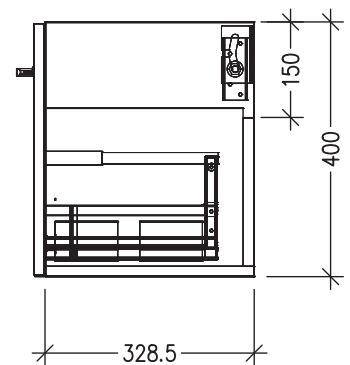

SPECIFICATION SHEET

Harrow Luxe Slim 1200 2-Drawer Double Basin Wall Hung Vanity [5256]

Features

- 2-Drawer Wall Hung Vanity with Slab Top
- Multiple Slab Top Options Available
- Full Extension Soft Close Drawers with Handles - *Handle upgrade options available*
- Dimensions: H420 x W1200 x D350

Note: Vessel basins are purchased separately.
Limited tap hole positions & vessel basin options.

Technical Details

Note: All measurements shown are in millimetres. Sizes are nominal.

IMPORTANT

For installation, please ensure cabinet is fixed through middle division brackets into solid fixings.

TOP VIEW

FRONT VIEW

SIDE VIEW

SPECIFICATION SHEET

Slab Top Options

StoneCast Slab Top 1200

W1200 x D350 x H20

Gloss White - Code: SC

W1200 x D350 x H20

Sierra - Code: SIER

Sierra

Vessel Basin Options

Note: The Quarto Round 310 basins are the only compatible options available for Slim Vanities

Quarto Round 310mm

H110 x W310

Gloss White - Code: 7331