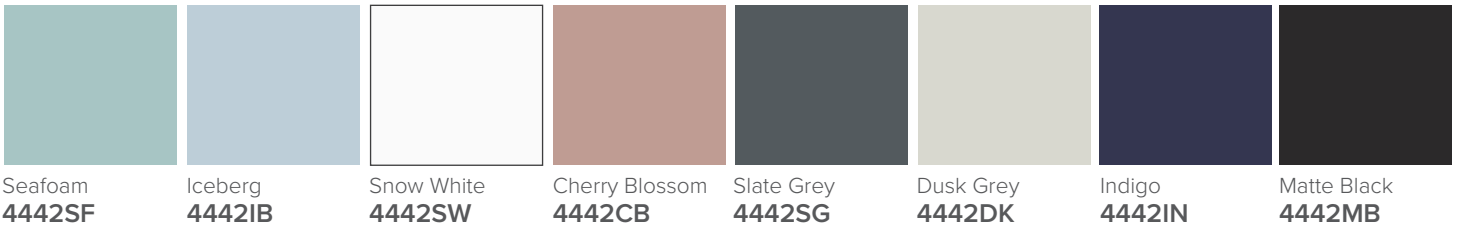

Cabinet Options