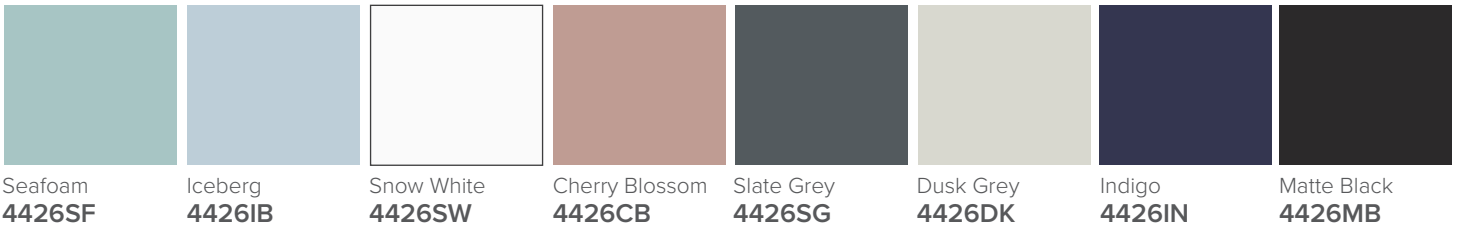

Cabinet Options