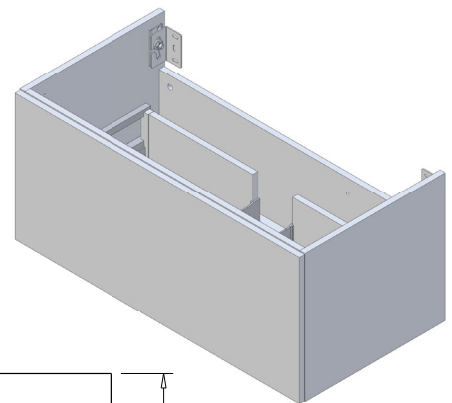

SPECIFICATION SHEET

Harrow Luxe 900 1-Drawer Wall Hung Vanity

Features

- 1-Drawer Wall Hung Vanity - Colour options below
- Full Extension Soft Close Drawer with Handle - Handle upgrade options available
- Dimensions: H420 x W900 x D465
- Slab Top Options:
20mm StoneCast Top or Quartz Slab Top

Technical Details

Note: All measurements shown are in millimetres. Sizes are nominal.

TOP VIEW

FRONT VIEW

SIDE VIEW