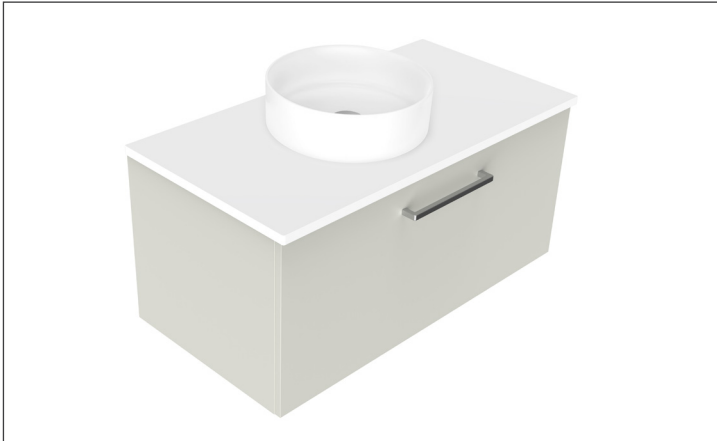

SPECIFICATION SHEET

Harrow Luxe 900 1-Drawer Wall Hung Vanity

Features

- 1-Drawer Wall Hung Vanity - Colour options below
- Full Extension Soft Close Drawer with Handle - Handle upgrade options available
- Dimensions: H420 x W900 x D465
- Slab Top Options:
20mm StoneCast Top or Quartz Slab Top

*Note: Vessel basins are purchased separately.
Visit www.newtech.co.nz for the full range of vessel basin options.*

Cabinet Options

StoneCast Slab Top Options

Quartz Slab Top Options

Note: To order a Slab Top, add the Slab Top code to the cabinet code