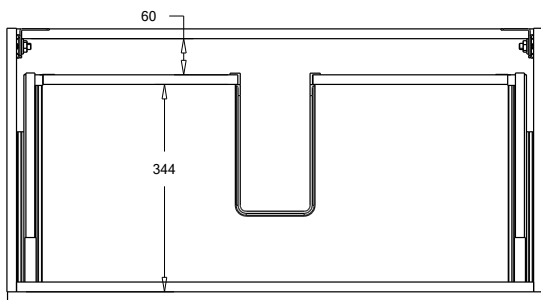

SPECIFICATION SHEET

Harrow Luxe 900 1-Drawer Wall Hung Vanity

Features

- 1-Drawer Wall Hung Vanity - Colour options below
- Full Extension Soft Close Drawer with Handle - Handle upgrade options available
- Dimensions: H420 x W900 x D465
- Slab Top Options:
20mm StoneCast Top or Quartz Slab Top

*Note: Vessel basins are purchased separately.
Visit www.newtech.co.nz for the full range of vessel basin options.*

Cabinet Options

StoneCast Slab Top Options

Quartz Slab Top Options

Note: To order a Slab Top, add the Slab Top code to the cabinet code

Technical Details

Note: All measurements shown are in millimetres. Sizes are nominal.

TOP VIEW

FRONT VIEW

SIDE VIEW