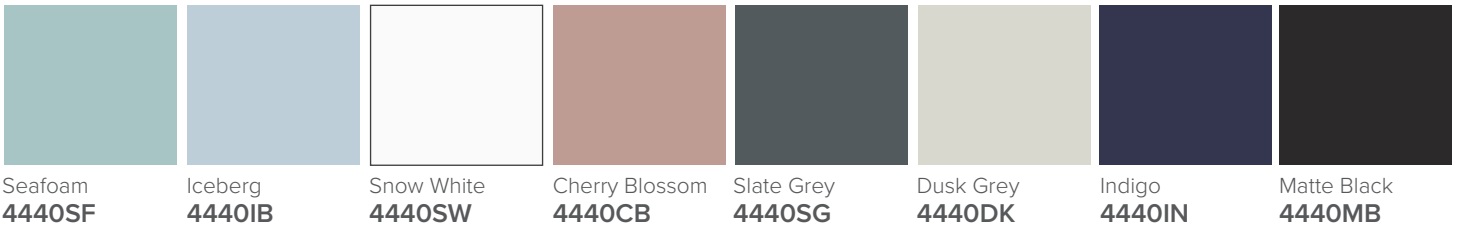

Cabinet Options