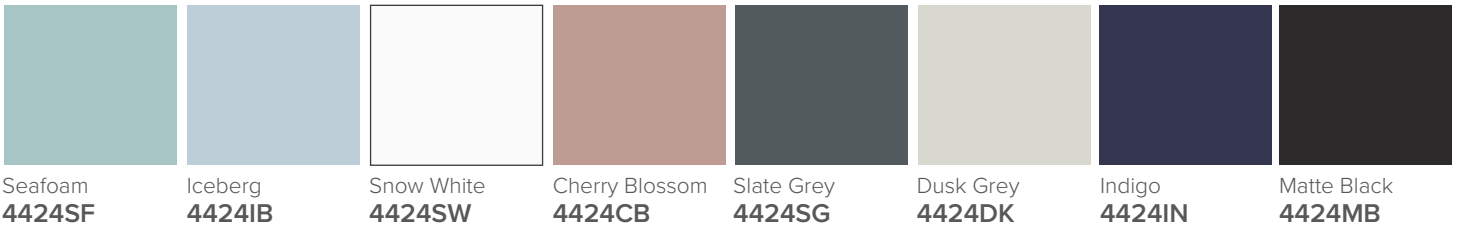

Cabinet Options