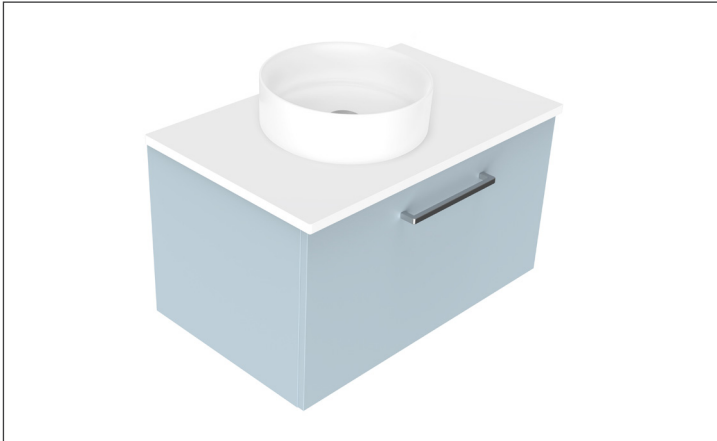

## Harrow Luxe 750 1-Drawer Wall Hung Vanity

### Features

- 1-Drawer Wall Hung Vanity - Colour options below
- Full Extension Soft Close Drawer with Handle - Handle upgrade options available
- Dimensions: H420 x W750 x D465
- Slab Top Options:  
20mm StoneCast Top or Quartz Slab Top