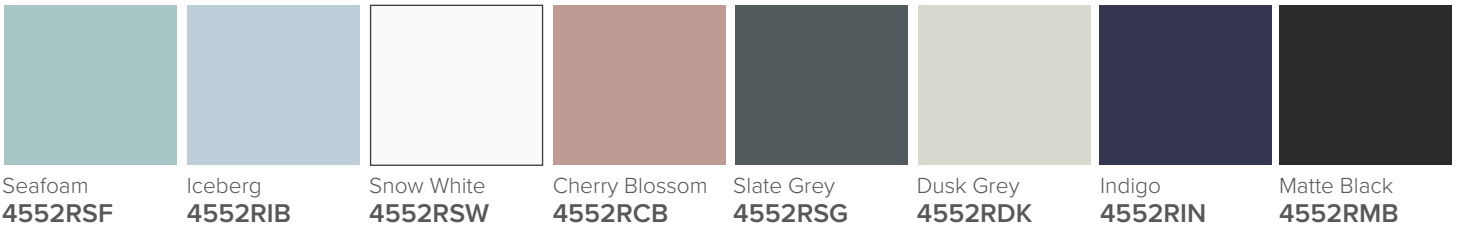

Cabinet Options