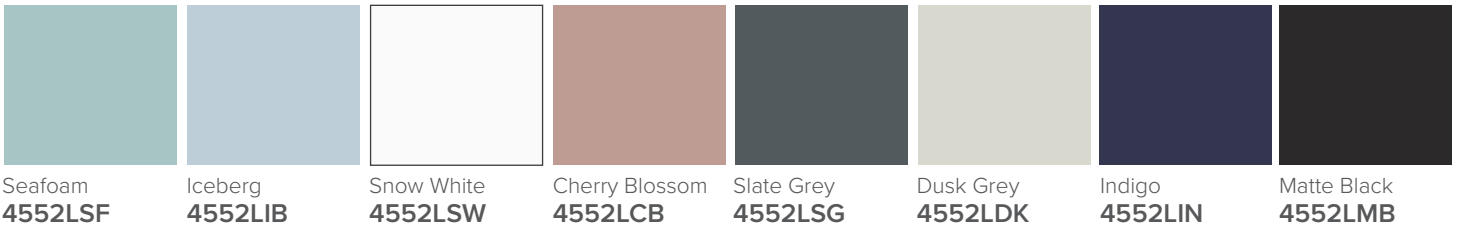

SPECIFICATION SHEET

Harrow Luxe 1500 4-Drawer Left Offset Basin Wall Hung Vanity

Features

- 4-Drawer Wall Hung Vanity - *Colour options below*
- Full Extension Soft Close Drawers with Handles - *Handle upgrade options available*
- Dimensions: H670 x W1500 x D465
- Slab Top Options:
20mm StoneCast Top or Quartz Slab Top

*Note: Vessel basins are purchased separately.
Visit www.newtech.co.nz for the full range of vessel basin options.*

Cabinet Options

StoneCast Slab Top Options

Quartz Slab Top Options

Note: To order a Slab Top, add the Slab Top code to the cabinet code