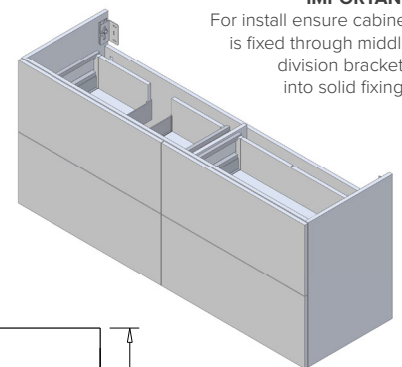

Technical Details

Note: All measurements shown are in millimetres. Sizes are nominal.

Note: Full Drawer Box on Right Hand Side

TOP VIEW

FRONT VIEW

SIDE VIEW

IMPORTANT
For install ensure cabinet is fixed through middle division brackets into solid fixings