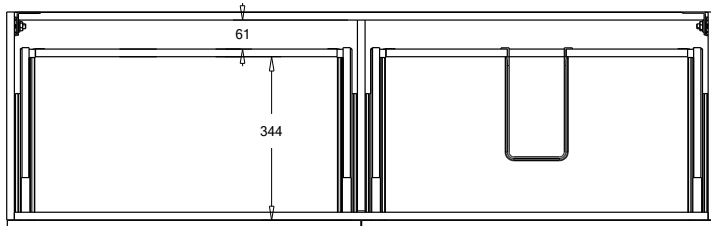

SPECIFICATION SHEET

Harrow Luxe 1500 4-Drawer Left Offset Basin Wall Hung Vanity

Features

- 4-Drawer Wall Hung Vanity - *Colour options below*
- Full Extension Soft Close Drawers with Handles - *Handle upgrade options available*
- Dimensions: H670 x W1500 x D465
- Slab Top Options:
20mm StoneCast Top or Quartz Slab Top

*Note: Vessel basins are purchased separately.
Visit www.newtech.co.nz for the full range of vessel basin options.*

Cabinet Options

StoneCast Slab Top Options

Quartz Slab Top Options

Note: To order a Slab Top, add the Slab Top code to the cabinet code

Technical Details

Note: All measurements shown are in millimetres. Sizes are nominal.

Note: Full Drawer Box on Right Hand Side

TOP VIEW

FRONT VIEW

SIDE VIEW

IMPORTANT
For install ensure cabinet is fixed through middle division brackets into solid fixings