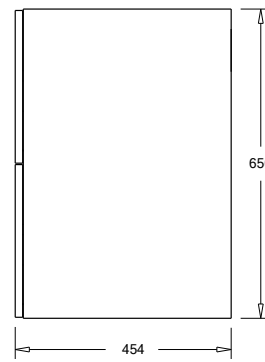

SPECIFICATION SHEET

Harrow Luxe 1500 4-Drawer Left Offset Basin Wall Hung Vanity

Features

- 4-Drawer Wall Hung Vanity - *Colour options below*
- Full Extension Soft Close Drawers with Handles - *Handle upgrade options available*
- Dimensions: H670 x W1500 x D465
- Slab Top Options:
20mm StoneCast Top or Quartz Slab Top

Technical Details

Note: All measurements shown are in millimetres. Sizes are nominal.

Note: Full Drawer Box on Right Hand Side

TOP VIEW

FRONT VIEW

SIDE VIEW

IMPORTANT
For install ensure cabinet is fixed through middle division brackets into solid fixings