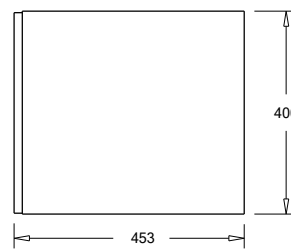

Technical Details

Note: All measurements shown are in millimetres. Sizes are nominal.

Note: Full Drawer Box on Right Hand Side

TOP VIEW

FRONT VIEW

SIDE VIEW