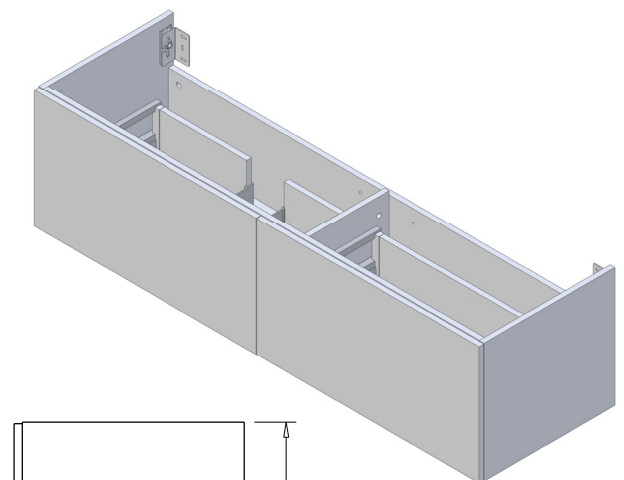

SPECIFICATION SHEET

Harrow Luxe 1500 2-Drawer Left Offset Basin Wall Hung Vanity

Features

- 2-Drawer Wall Hung Vanity - *Colour options below*
- Full Extension Soft Close Drawers with Handles - *Handle upgrade options available*
- Dimensions: H420 x W1500 x D465
- Slab Top Options:
20mm StoneCast Top or Quartz Slab Top

Technical Details

Note: All measurements shown are in millimetres. Sizes are nominal.

Note: Full Drawer Box on Right Hand Side

TOP VIEW

FRONT VIEW

SIDE VIEW