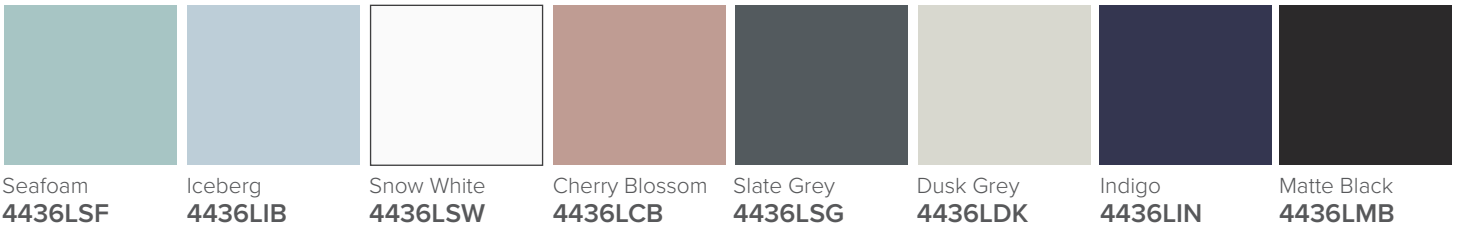

Cabinet Options