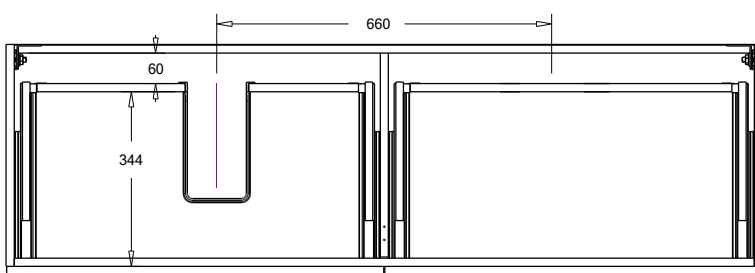

SPECIFICATION SHEET

Harrow Luxe 1500 2-Drawer Left Offset Basin Wall Hung Vanity

Features

- 2-Drawer Wall Hung Vanity - *Colour options below*
- Full Extension Soft Close Drawers with Handles - *Handle upgrade options available*
- Dimensions: H420 x W1500 x D465
- Slab Top Options:
20mm StoneCast Top or Quartz Slab Top

*Note: Vessel basins are purchased separately.
Visit www.newtech.co.nz for the full range of vessel basin options.*

Cabinet Options

StoneCast Slab Top Options

Quartz Slab Top Options

Note: To order a Slab Top, add the Slab Top code to the cabinet code

Technical Details

Note: All measurements shown are in millimetres. Sizes are nominal.

Note: Full Drawer Box on Right Hand Side

TOP VIEW

FRONT VIEW

SIDE VIEW