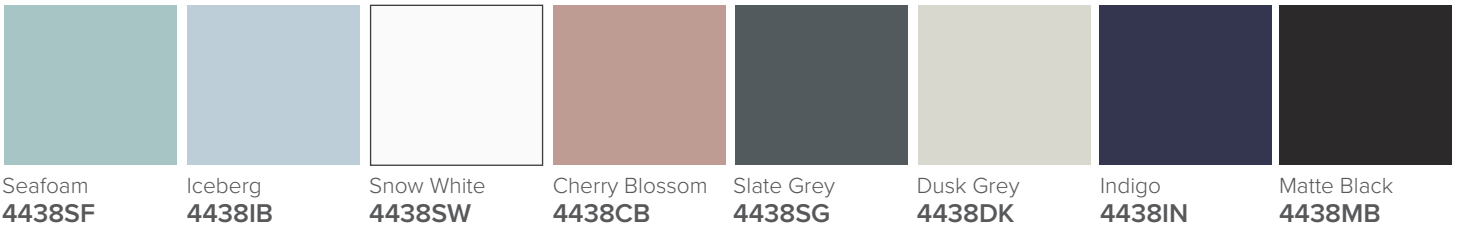

Cabinet Options