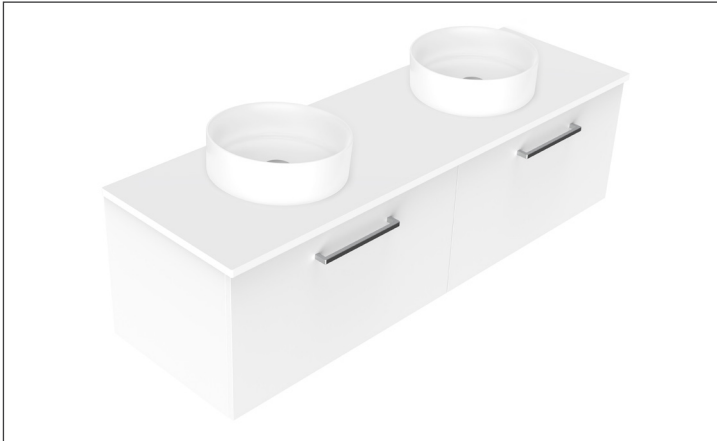

## Harrow Luxe 1500 2-Drawer Double Basin Wall Hung Vanity

### Features

- 2-Drawer Wall Hung Vanity - *Colour options below*
- Full Extension Soft Close Drawers with Handles - *Handle upgrade options available*
- Dimensions: H420 x W1500 x D465
- Slab Top Options:  
20mm StoneCast Top or Quartz Slab Top