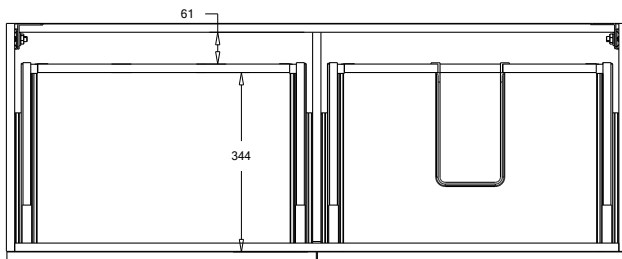

SPECIFICATION SHEET

Harrow Luxe 1200 4-Drawer Right Offset Basin Wall Hung Vanity

Features

- 4-Drawer Wall Hung Vanity - Colour options below
- Full Extension Soft Close Drawers with Handles - Handle upgrade options available
- Dimensions: H670 x W1200 x D465
- Slab Top Options:
20mm StoneCast Top or Quartz Slab Top

Midnight Stone
MS

Himalaya
HY

Note: To order a Slab Top, add the Slab Top code to the cabinet code

Technical Details

Note: All measurements shown are in millimetres. Sizes are nominal.

Note: Full Drawer Box on Left Hand Side

TOP VIEW

FRONT VIEW

SIDE VIEW