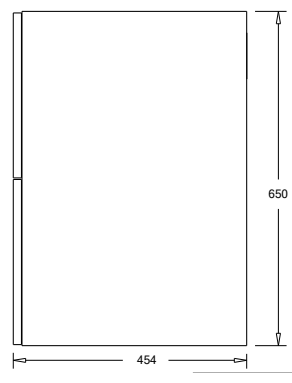

SPECIFICATION SHEET

Harrow Luxe 1200 4-Drawer Right Offset Basin Wall Hung Vanity

Features

- 4-Drawer Wall Hung Vanity - Colour options below
- Full Extension Soft Close Drawers with Handles - Handle upgrade options available
- Dimensions: H670 x W1200 x D465
- Slab Top Options:
20mm StoneCast Top or Quartz Slab Top

Midnight Stone
MS

Himalaya
HY

Note: To order a Slab Top, add the Slab Top code to the cabinet code

Technical Details

Note: All measurements shown are in millimetres. Sizes are nominal.

Note: Full Drawer Box on Left Hand Side

TOP VIEW

FRONT VIEW

SIDE VIEW