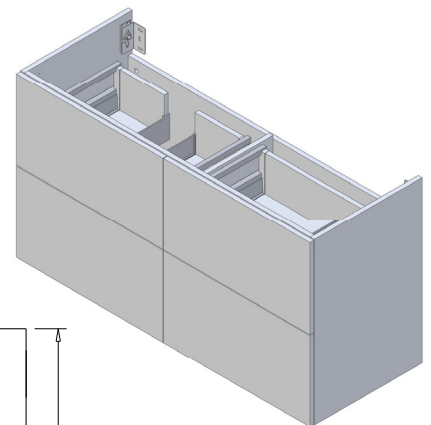

SPECIFICATION SHEET

Harrow Luxe 1200 4-Drawer Left Offset Basin Wall Hung Vanity

Features

- 4-Drawer Wall Hung Vanity - *Colour options below*
- Full Extension Soft Close Drawers with Handles - *Handle upgrade options available*
- Dimensions: H670 x W1200 x D465
- Slab Top Options:
20mm StoneCast Top or Quartz Slab Top

*Note: Vessel basins are purchased separately.
Visit www.newtech.co.nz for the full range of vessel basin options.*

Cabinet Options

StoneCast Slab Top Options

Quartz Slab Top Options

Note: To order a Slab Top, add the Slab Top code to the cabinet code

Technical Details

Note: All measurements shown are in millimetres. Sizes are nominal.

Note: Full Drawer Box on Right Hand Side

TOP VIEW

FRONT VIEW

SIDE VIEW