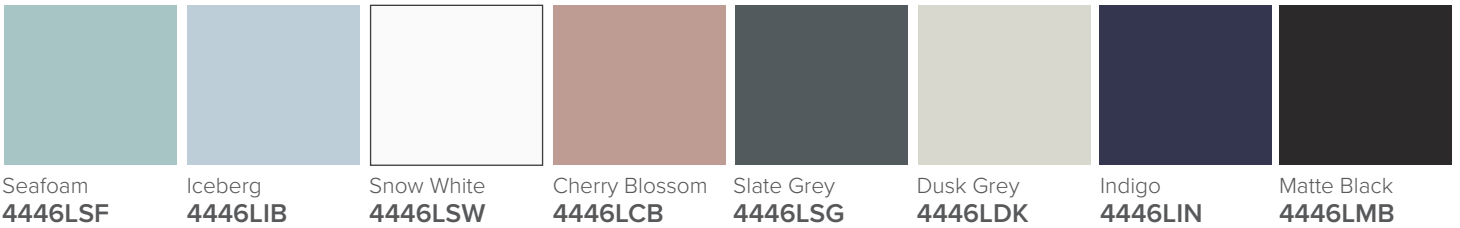

SPECIFICATION SHEET

Harrow Luxe 1200 4-Drawer Left Offset Basin Wall Hung Vanity

Features

- 4-Drawer Wall Hung Vanity - *Colour options below*
- Full Extension Soft Close Drawers with Handles - *Handle upgrade options available*
- Dimensions: H670 x W1200 x D465
- Slab Top Options:
20mm StoneCast Top or Quartz Slab Top

*Note: Vessel basins are purchased separately.
Visit www.newtech.co.nz for the full range of vessel basin options.*

Cabinet Options

StoneCast Slab Top Options

Quartz Slab Top Options

Note: To order a Slab Top, add the Slab Top code to the cabinet code