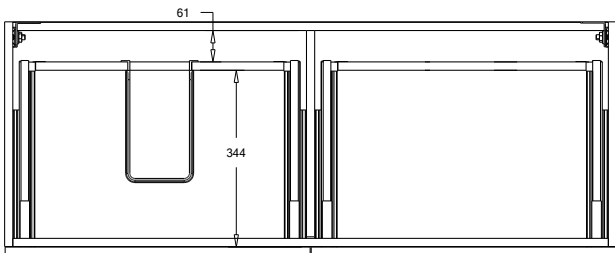

SPECIFICATION SHEET

Harrow Luxe 1200 4-Drawer Left Offset Basin Wall Hung Vanity

Features

- 4-Drawer Wall Hung Vanity - *Colour options below*
- Full Extension Soft Close Drawers with Handles - *Handle upgrade options available*
- Dimensions: H670 x W1200 x D465
- Slab Top Options:
20mm StoneCast Top or Quartz Slab Top

*Note: Vessel basins are purchased separately.
Visit www.newtech.co.nz for the full range of vessel basin options.*

Cabinet Options

StoneCast Slab Top Options

Quartz Slab Top Options

Note: To order a Slab Top, add the Slab Top code to the cabinet code

Technical Details

Note: All measurements shown are in millimetres. Sizes are nominal.

Note: Full Drawer Box on Right Hand Side

TOP VIEW

FRONT VIEW

SIDE VIEW