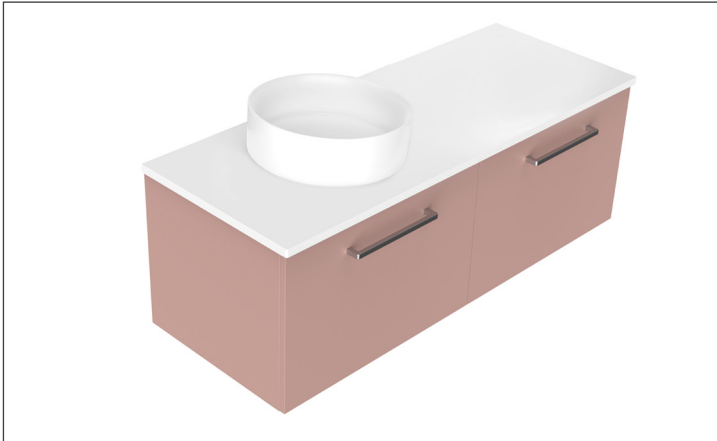

SPECIFICATION SHEET

Harrow Luxe 1200 2-Drawer Left Offset Basin Wall Hung Vanity

Features

- 2-Drawer Wall Hung Vanity - *Colour options below*
- Full Extension Soft Close Drawers with Handles - *Handle upgrade options available*
- Dimensions: H420 x W1200 x D465
- Slab Top Options:
20mm StoneCast Top or Quartz Slab Top

*Note: Vessel basins are purchased separately.
Visit www.newtech.co.nz for the full range of vessel basin options.*

Cabinet Options

StoneCast Slab Top Options

Quartz Slab Top Options

Note: To order a Slab Top, add the Slab Top code to the cabinet code