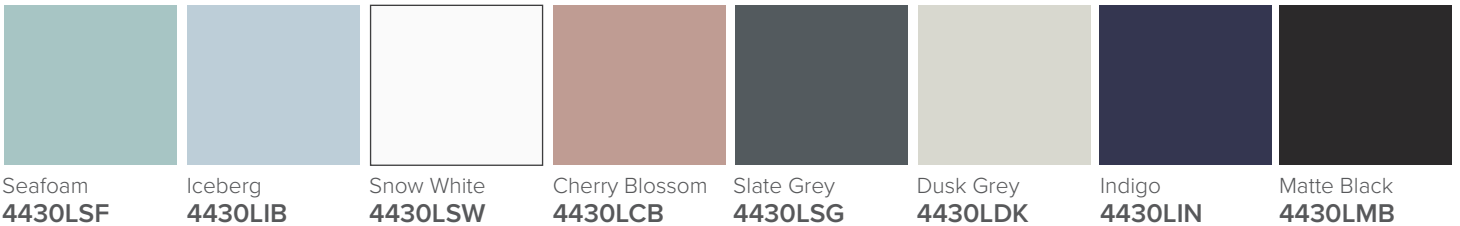

SPECIFICATION SHEET

Harrow Luxe 1200 2-Drawer Left Offset Basin Wall Hung Vanity

Features

- 2-Drawer Wall Hung Vanity - *Colour options below*
- Full Extension Soft Close Drawers with Handles - *Handle upgrade options available*
- Dimensions: H420 x W1200 x D465
- Slab Top Options:
20mm StoneCast Top or Quartz Slab Top

*Note: Vessel basins are purchased separately.
Visit www.newtech.co.nz for the full range of vessel basin options.*

Cabinet Options

StoneCast Slab Top Options

Quartz Slab Top Options

Note: To order a Slab Top, add the Slab Top code to the cabinet code