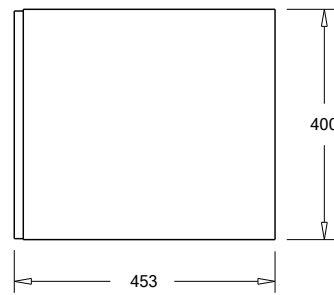

SPECIFICATION SHEET

Harrow Luxe 1200 2-Drawer Left Offset Basin Wall Hung Vanity

Features

- 2-Drawer Wall Hung Vanity - *Colour options below*
- Full Extension Soft Close Drawers with Handles - *Handle upgrade options available*
- Dimensions: H420 x W1200 x D465
- Slab Top Options:
20mm StoneCast Top or Quartz Slab Top

Technical Details

Note: All measurements shown are in millimetres. Sizes are nominal.

Note: Full Drawer Box on Right Hand Side

TOP VIEW

FRONT VIEW

SIDE VIEW