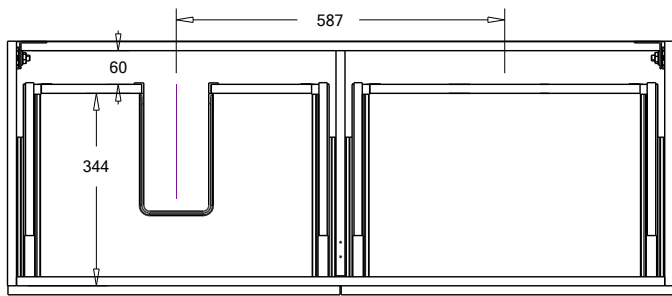

SPECIFICATION SHEET

Harrow Luxe 1200 2-Drawer Left Offset Basin Wall Hung Vanity

Features

- 2-Drawer Wall Hung Vanity - *Colour options below*
- Full Extension Soft Close Drawers with Handles - *Handle upgrade options available*
- Dimensions: H420 x W1200 x D465
- Slab Top Options:
20mm StoneCast Top or Quartz Slab Top

*Note: Vessel basins are purchased separately.
Visit www.newtech.co.nz for the full range of vessel basin options.*

Cabinet Options

StoneCast Slab Top Options

Quartz Slab Top Options

Note: To order a Slab Top, add the Slab Top code to the cabinet code

Technical Details

Note: All measurements shown are in millimetres. Sizes are nominal.

Note: Full Drawer Box on Right Hand Side

TOP VIEW

FRONT VIEW

SIDE VIEW