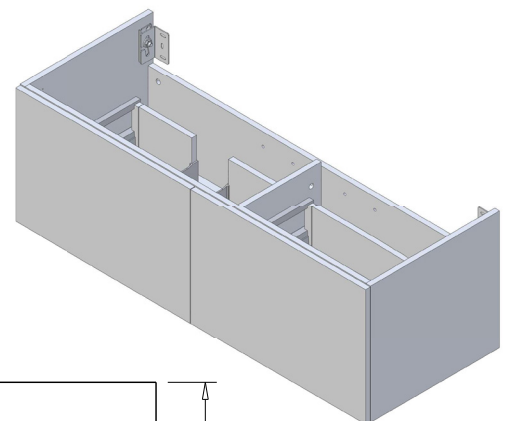

SPECIFICATION SHEET

Harrow Luxe 1200 2-Drawer Left Offset Basin Wall Hung Vanity

Features

- 2-Drawer Wall Hung Vanity - *Colour options below*
- Full Extension Soft Close Drawers with Handles - *Handle upgrade options available*
- Dimensions: H420 x W1200 x D465
- Slab Top Options:
20mm StoneCast Top or Quartz Slab Top

*Note: Vessel basins are purchased separately.
Visit www.newtech.co.nz for the full range of vessel basin options.*

Cabinet Options

StoneCast Slab Top Options

Quartz Slab Top Options

Note: To order a Slab Top, add the Slab Top code to the cabinet code

Technical Details

Note: All measurements shown are in millimetres. Sizes are nominal.

Note: Full Drawer Box on Right Hand Side

TOP VIEW

FRONT VIEW

SIDE VIEW