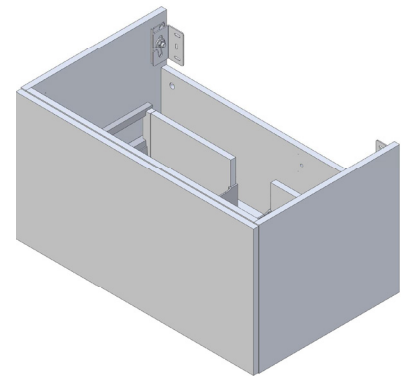

### Features

- 1-Drawer Wall Hung Vanity - *Colour options below*
- StoneCast 20mm Via Basin [Standard] - *Upgrade options available*
- Full Extension Soft Close Drawer with Handle - *Handle upgrade options available*
- Dimensions: H420 x W750 x D465

### Cabinet Options

### Technical Details

Note: All measurements shown are in millimetres. Sizes are nominal.

TOP VIEW

FRONT VIEW

SIDE VIEW