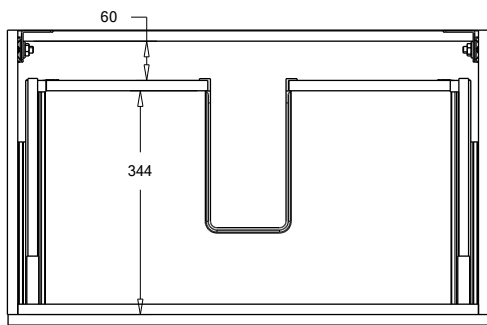

### Features

- 1-Drawer Wall Hung Vanity - *Colour options below*
- StoneCast 20mm Via Basin [Standard] - *Upgrade options available*
- Full Extension Soft Close Drawer with Handle - *Handle upgrade options available*
- Dimensions: H420 x W750 x D465

### Technical Details

Note: All measurements shown are in millimetres. Sizes are nominal.

TOP VIEW

FRONT VIEW

SIDE VIEW