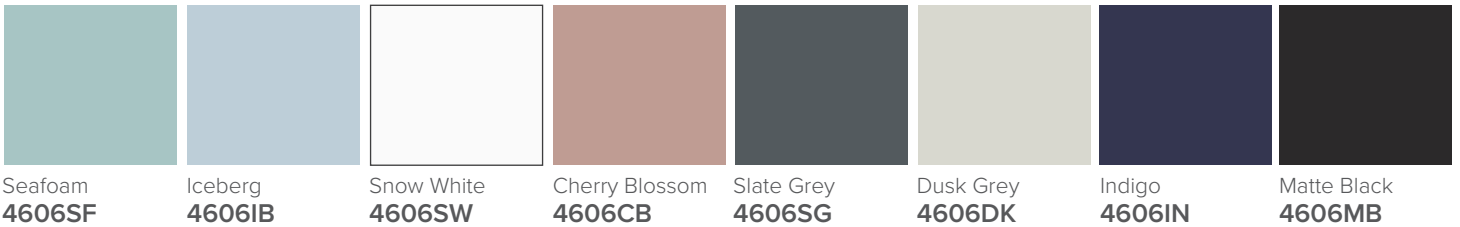

Cabinet Options