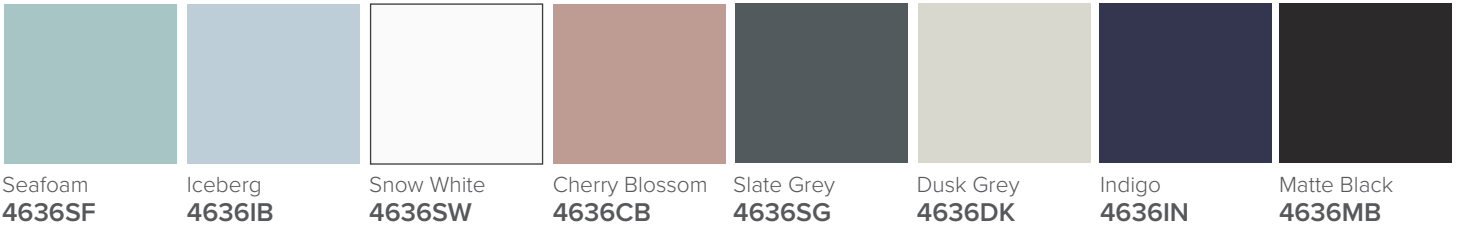

Cabinet Options