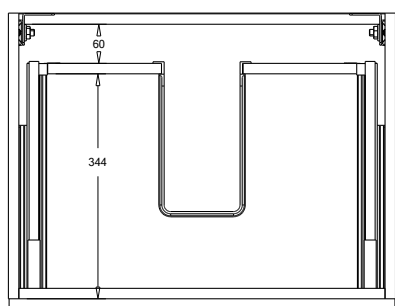

SPECIFICATION SHEET

Harrow 600 1-Drawer Wall Hung Vanity

Features

- 1-Drawer Wall Hung Vanity - *Colour options below*
- StoneCast 20mm Via Basin [Standard] - *Upgrade options available*
- Full Extension Soft Close Drawer with Handle - *Handle upgrade options available*
- Dimensions: H420 x W600 x D465

Cabinet Options

Technical Details

Note: All measurements shown are in millimetres. Sizes are nominal.

TOP VIEW

FRONT VIEW

SIDE VIEW