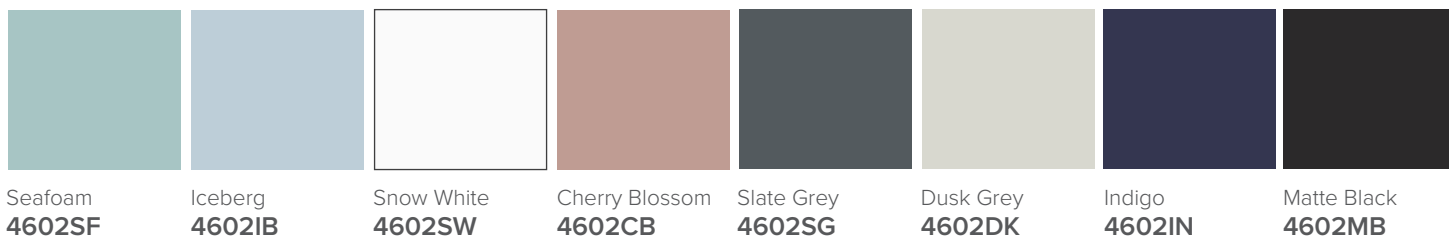

Cabinet Options

Technical Details

Note: All measurements shown are in millimetres. Sizes are nominal.