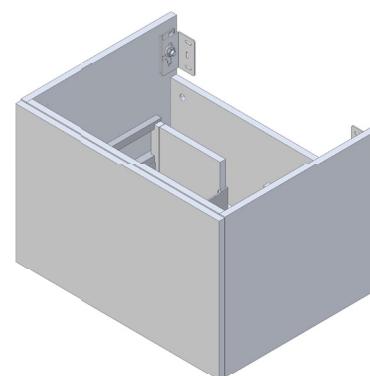

SPECIFICATION SHEET

Harrow 600 1-Drawer Wall Hung Vanity

Features

- 1-Drawer Wall Hung Vanity - *Colour options below*
- StoneCast 20mm Via Basin [Standard] - *Upgrade options available*
- Full Extension Soft Close Drawer with Handle - *Handle upgrade options available*
- Dimensions: H420 x W600 x D465

Cabinet Options

Technical Details

Note: All measurements shown are in millimetres. Sizes are nominal.

TOP VIEW

FRONT VIEW

SIDE VIEW