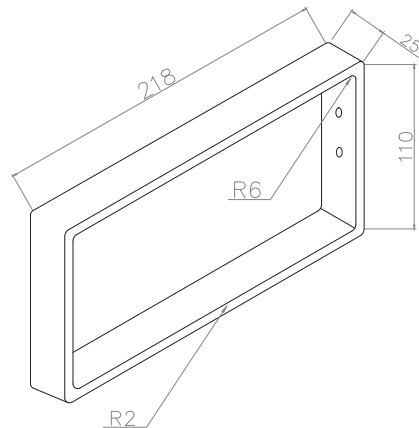

SPECIFICATION SHEET

Harrow 550 1-Door Wall Hung Vanity

Features

- 1-Door Wall Hung Vanity
- 50mm StoneCast Interchangeable Basin with Toilet Roll Holder or Towel Rail
- Soft Close Door with Handle
- Left or Right Hinge
- Dimensions
Cabinet: H350 x W392 x D218
Basin: H50 x W550 x D225

Cabinet Options

Technical Details

Note: All measurements shown are in millimetres. Sizes are nominal.

TOP VIEW

FRONT VIEW

SIDE VIEW

SPECIFICATION SHEET

Brookfield 550mm StoneCast Basin

SPECIFICATION SHEET

Brookfield 550mm Accessory

WALL MOUNTED TOILET ROLL HOLDER

W25 X L218 X H110

Note: Toilet Roll Holder is attached to the wall with two screws located on the back edge.

Chrome
A

Brushed Nickel
ANK

Gunmetal
AGM

Matte Black
AMB

Brushed Brass
ABB

Matte White
AMW

Brushed Copper
ACP

Note: Add toilet roll holder accessory code to cabinet code

WALL MOUNTED TOWEL RAIL

W25 X L218 X H110