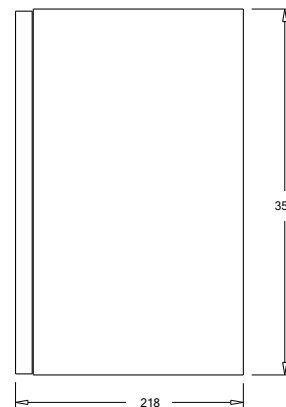

SPECIFICATION SHEET

Harrow 550 1-Door Wall Hung Vanity

Features

- 1-Door Wall Hung Vanity
- 50mm StoneCast Interchangeable Basin with Toilet Roll Holder or Towel Rail
- Soft Close Door with Handle
- Left or Right Hinge
- Dimensions
Cabinet: H350 x W392 x D218
Basin: H50 x W550 x D225

Cabinet Options

Technical Details

Note: All measurements shown are in millimetres. Sizes are nominal.

TOP VIEW

FRONT VIEW

SIDE VIEW

SPECIFICATION SHEET

Brookfield 550mm StoneCast Basin

SPECIFICATION SHEET

Brookfield 550mm Accessory

WALL MOUNTED TOILET ROLL HOLDER

W25 X L218 X H110

Note: Toilet Roll Holder is attached to the wall with two screws located on the back edge.

Chrome
A

Brushed Nickel
ANK