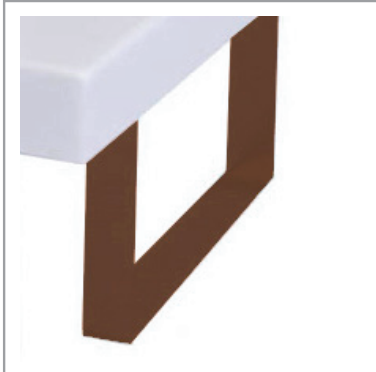

SPECIFICATION SHEET

Brookfield 550mm Accessory

WALL MOUNTED TOILET ROLL HOLDER

W25 X L218 X H110

Note: Toilet Roll Holder is attached to the wall with two screws located on the back edge.

Chrome
A

Brushed Nickel
ANK

Gunmetal
AGM

Matte Black
AMB

Brushed Brass
ABB

Matte White
AMW

Brushed Copper
ACP

Note: Add toilet roll holder accessory code to cabinet code

WALL MOUNTED TOWEL RAIL

W25 X L218 X H110

Note: Towel Roll Holder is attached to the wall with two screws located on the back edge.

Chrome
B

Brushed Nickel
BNK

Gunmetal
BGM

Matte Black
BMB

Brushed Brass
BBB

Matte White
BMW

Brushed Copper
BCP