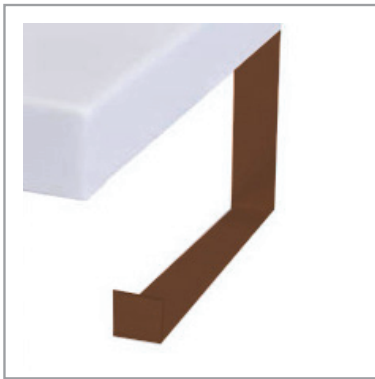

SPECIFICATION SHEET

Harrow 550 1-Door Wall Hung Vanity

Features

- 1-Door Wall Hung Vanity
- 50mm StoneCast Interchangeable Basin with Toilet Roll Holder or Towel Rail
- Soft Close Door with Handle
- Left or Right Hinge
- Dimensions
Cabinet: H350 x W392 x D218
Basin: H50 x W550 x D225

Cabinet Options

Technical Details

Note: All measurements shown are in millimetres. Sizes are nominal.

TOP VIEW

FRONT VIEW

SIDE VIEW

SPECIFICATION SHEET

Brookfield 550mm StoneCast Basin

SPECIFICATION SHEET

Brookfield 550mm Accessory

WALL MOUNTED TOILET ROLL HOLDER

W25 X L218 X H110

Note: Toilet Roll Holder is attached to the wall with two screws located on the back edge.

Chrome
A

Brushed Nickel
ANK