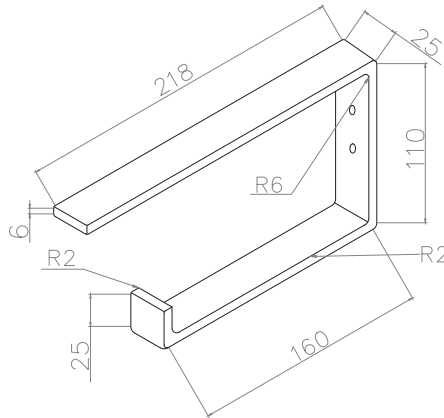

SPECIFICATION SHEET

Harrow 550 1-Door Wall Hung Vanity

Features

- 1-Door Wall Hung Vanity
- 50mm StoneCast Interchangeable Basin with Toilet Roll Holder or Towel Rail
- Soft Close Door with Handle
- Left or Right Hinge
- Dimensions
Cabinet: H350 x W392 x D218
Basin: H50 x W550 x D225

Cabinet Options

Technical Details

Note: All measurements shown are in millimetres. Sizes are nominal.

TOP VIEW

FRONT VIEW

SIDE VIEW

SPECIFICATION SHEET

Brookfield 550mm StoneCast Basin

SPECIFICATION SHEET

Brookfield 550mm Accessory

WALL MOUNTED TOILET ROLL HOLDER

W25 X L218 X H110

Note: Toilet Roll Holder is attached to the wall with two screws located on the back edge.

Chrome
A

Brushed Nickel
ANK