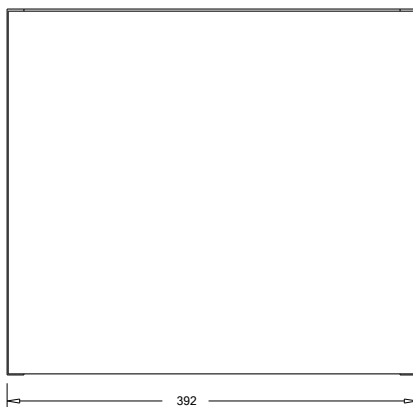

SPECIFICATION SHEET

Harrow 550 1-Door Wall Hung Vanity

Features

- 1-Door Wall Hung Vanity
- 50mm StoneCast Interchangeable Basin with Toilet Roll Holder or Towel Rail
- Soft Close Door with Handle
- Left or Right Hinge
- Dimensions
Cabinet: H350 x W392 x D218
Basin: H50 x W550 x D225

Cabinet Options

Technical Details

Note: All measurements shown are in millimetres. Sizes are nominal.

TOP VIEW

FRONT VIEW

SIDE VIEW

SPECIFICATION SHEET

Brookfield 550mm StoneCast Basin

SPECIFICATION SHEET

Brookfield 550mm Accessory

WALL MOUNTED TOILET ROLL HOLDER

W25 X L218 X H110

Note: Toilet Roll Holder is attached to the wall with two screws located on the back edge.

Chrome
A

Brushed Nickel
ANK