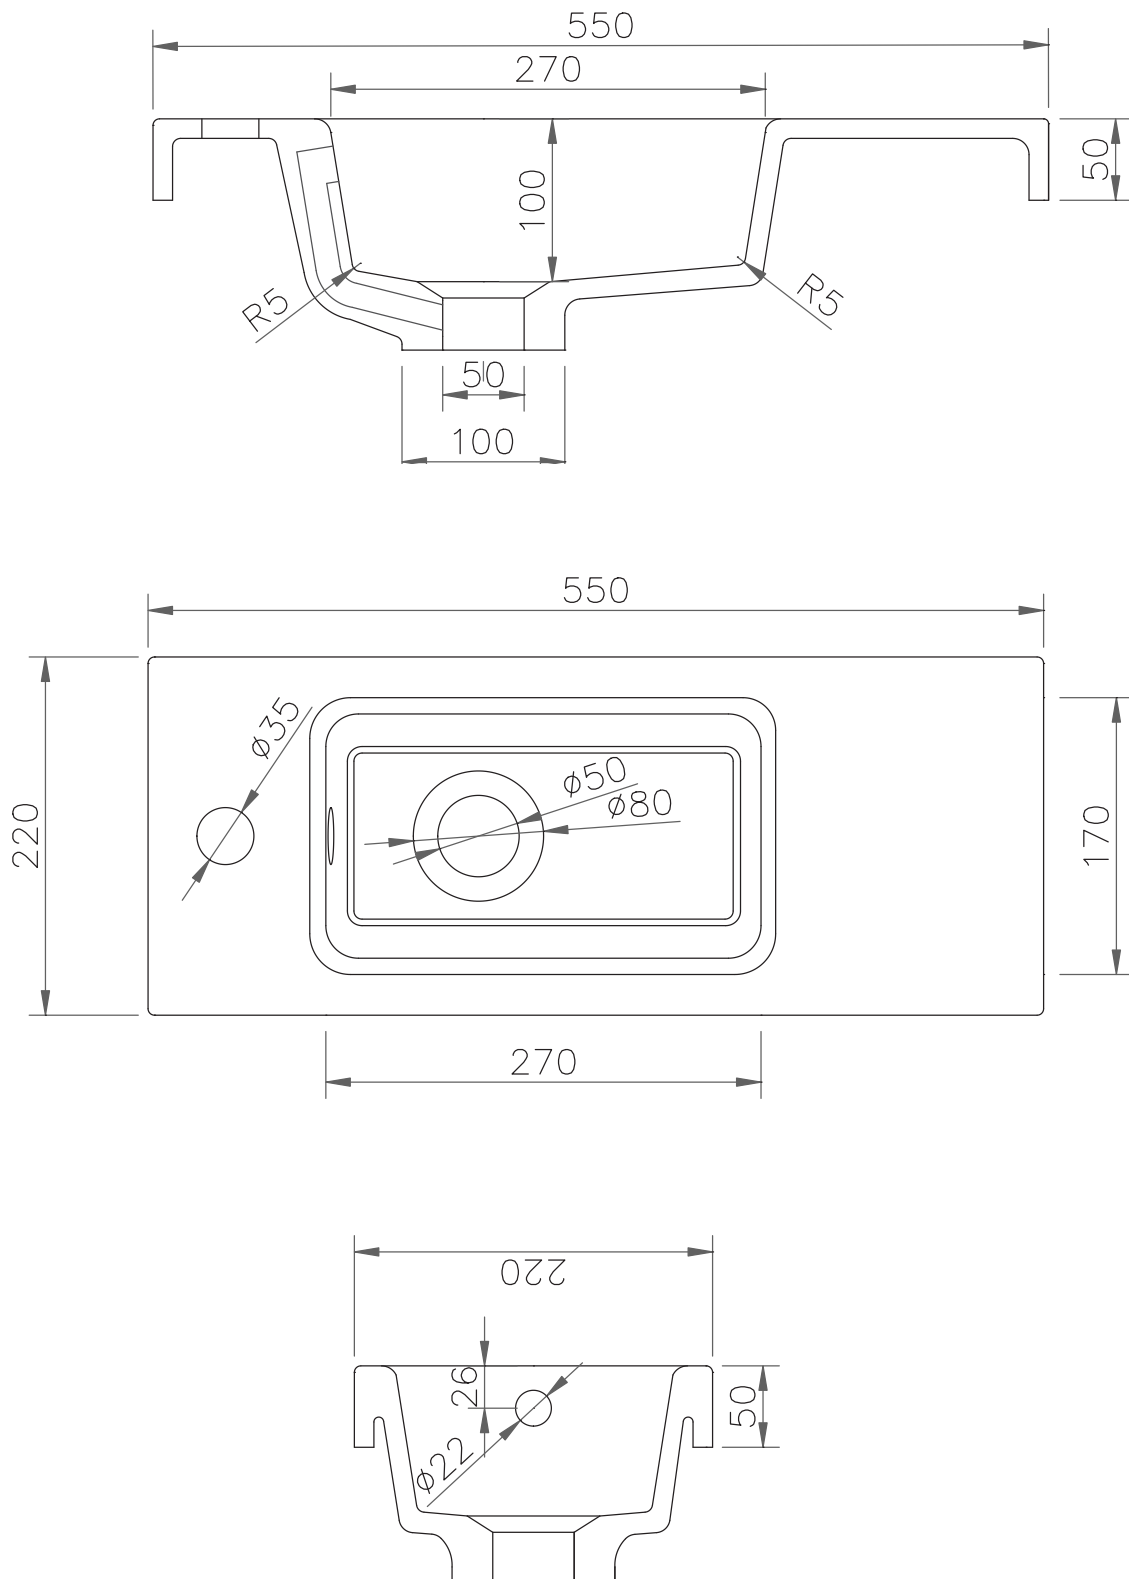

SPECIFICATION SHEET

Harrow 550 1-Door Wall Hung Vanity

Features

- 1-Door Wall Hung Vanity
- 50mm StoneCast Interchangeable Basin with Toilet Roll Holder or Towel Rail
- Soft Close Door with Handle
- Left or Right Hinge
- Dimensions
Cabinet: H350 x W392 x D218
Basin: H50 x W550 x D225

Cabinet Options

Technical Details

Note: All measurements shown are in millimetres. Sizes are nominal.

TOP VIEW

FRONT VIEW

SIDE VIEW

SPECIFICATION SHEET

Brookfield 550mm StoneCast Basin

SPECIFICATION SHEET

Brookfield 550mm Accessory

WALL MOUNTED TOILET ROLL HOLDER

W25 X L218 X H110

Note: Toilet Roll Holder is attached to the wall with two screws located on the back edge.

Chrome
A

Brushed Nickel
ANK

Note: Towel Roll Holder is attached to the wall with two screws located on the back edge.

Chrome
B

Brushed Nickel
BNK

Gunmetal
BGM

Matte Black
BMB

Brushed Brass
BBB

Matte White
BMW

Brushed Copper
BCP