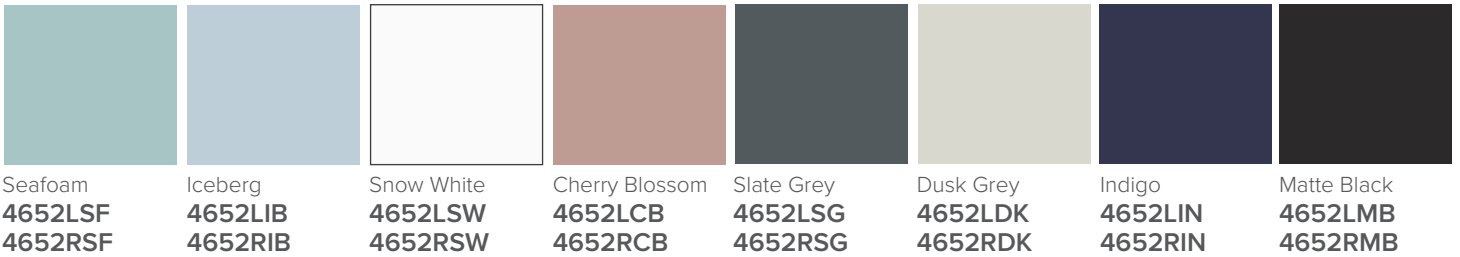

Cabinet Options

Technical Details

Note: All measurements shown are in millimetres. Sizes are nominal.