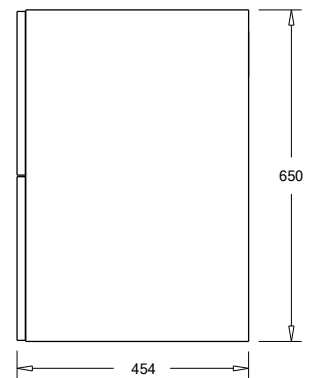

### Features

- 4-Drawer Wall Hung Vanity - *Colour options below*
- StoneCast 20mm Via Single Basin [Standard] - *Upgrade options available*
- Full Extension Soft Close Drawers with Handles - *Handle upgrade options available*
- Dimensions: H670 x W1200 x D465

### Cabinet Options

### Technical Details

Note: All measurements shown are in millimetres. Sizes are nominal.

TOP VIEW

FRONT VIEW

SIDE VIEW