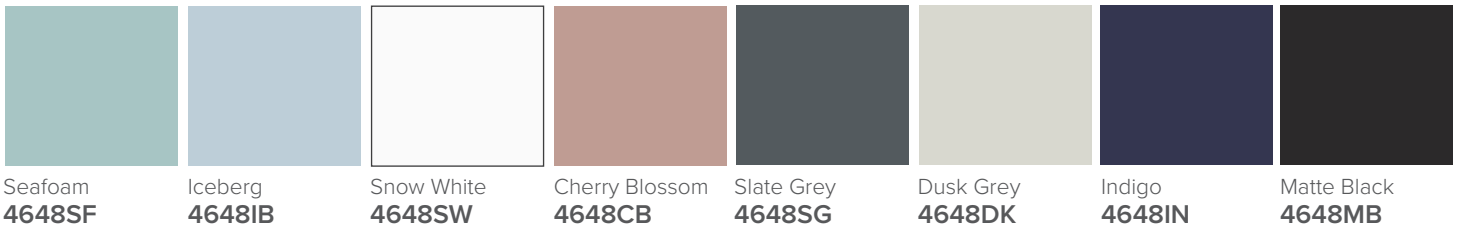

Cabinet Options

Technical Details

Note: All measurements shown are in millimetres. Sizes are nominal.