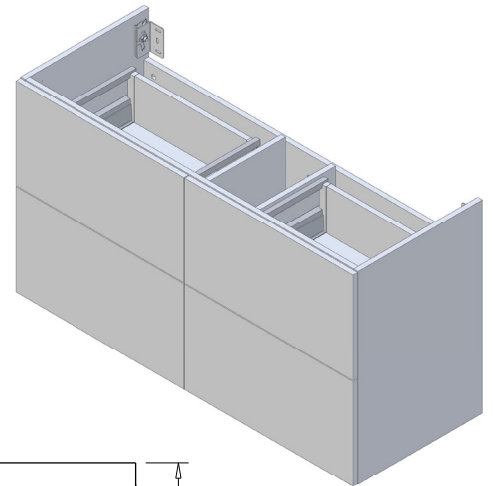

### Features

- 4-Drawer Wall Hung Vanity - *Colour options below*
- StoneCast 20mm Via Single Basin [Standard] - *Upgrade options available*
- Full Extension Soft Close Drawers with Handles - *Handle upgrade options available*
- Dimensions: H670 x W1200 x D465

### Cabinet Options

### Technical Details

Note: All measurements shown are in millimetres. Sizes are nominal.

TOP VIEW

FRONT VIEW

SIDE VIEW