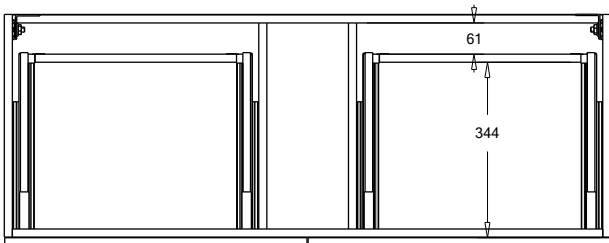

### Features

- 4-Drawer Wall Hung Vanity - *Colour options below*
- StoneCast 20mm Via Single Basin [Standard] - *Upgrade options available*
- Full Extension Soft Close Drawers with Handles - *Handle upgrade options available*
- Dimensions: H670 x W1200 x D465

### Technical Details

Note: All measurements shown are in millimetres. Sizes are nominal.

TOP VIEW

FRONT VIEW

SIDE VIEW