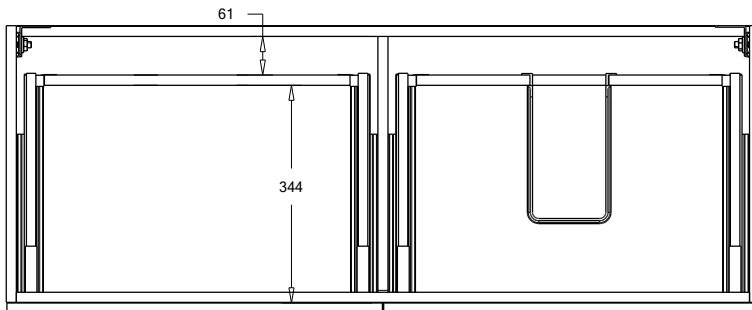

SPECIFICATION SHEET

Harrow 1200 4-Drawer Right Offset Basin Wall Hung Vanity

Features

- 4-Drawer Wall Hung Vanity - *Colour options below*
- StoneCast 20mm Via Right Offset Basin [Standard]
- Full Extension Soft Close Drawers with Handles - *Handle upgrade options available*
- Dimensions: H670 x W1200 x D465

Cabinet Options

Technical Details

Note: All measurements shown are in millimetres. Sizes are nominal.

Note: Full Drawer Box on Left Hand Side

TOP VIEW

FRONT VIEW

SIDE VIEW