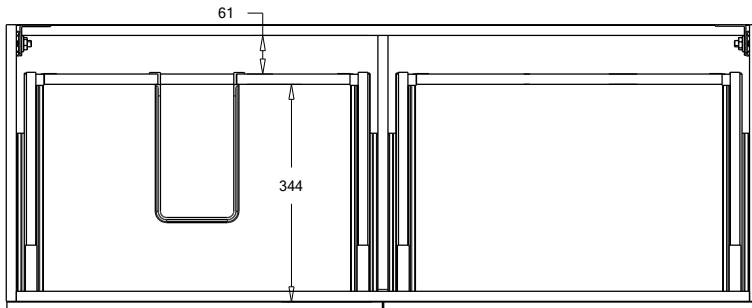

SPECIFICATION SHEET

Harrow 1200 4-Drawer Left Offset Basin Wall Hung Vanity

Features

- 4-Drawer Wall Hung Vanity - *Colour options below*
- StoneCast 20mm Via Left Offset Basin [Standard]
- Full Extension Soft Close Drawers with Handles - *Handle upgrade options available*
- Dimensions: H670 x W1200 x D465

Cabinet Options

Technical Details

Note: All measurements shown are in millimetres. Sizes are nominal.

Note: Full Drawer Box on Right Hand Side

TOP VIEW

FRONT VIEW

SIDE VIEW