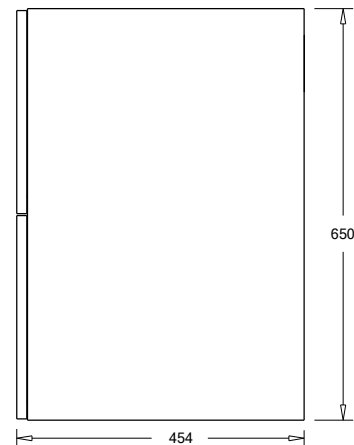

SPECIFICATION SHEET

Harrow 1200 4-Drawer Left Offset Basin Wall Hung Vanity

Features

- 4-Drawer Wall Hung Vanity - *Colour options below*
- StoneCast 20mm Via Left Offset Basin [Standard]
- Full Extension Soft Close Drawers with Handles - *Handle upgrade options available*
- Dimensions: H670 x W1200 x D465

Cabinet Options

Technical Details

Note: All measurements shown are in millimetres. Sizes are nominal.

Note: Full Drawer Box on Right Hand Side

TOP VIEW

FRONT VIEW

SIDE VIEW