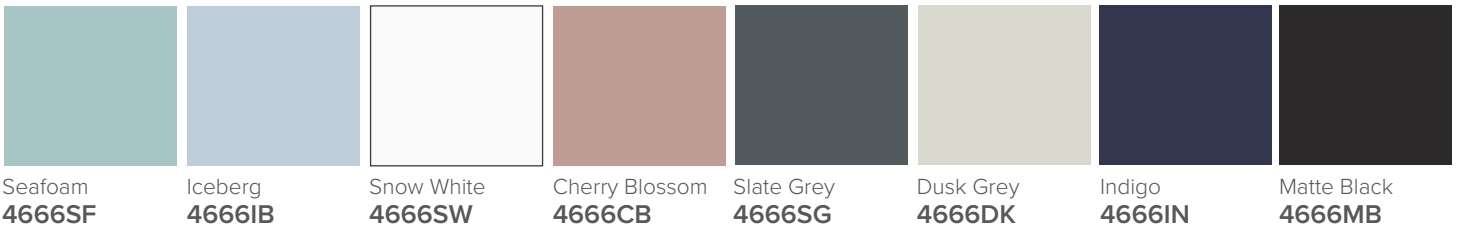

Cabinet Options