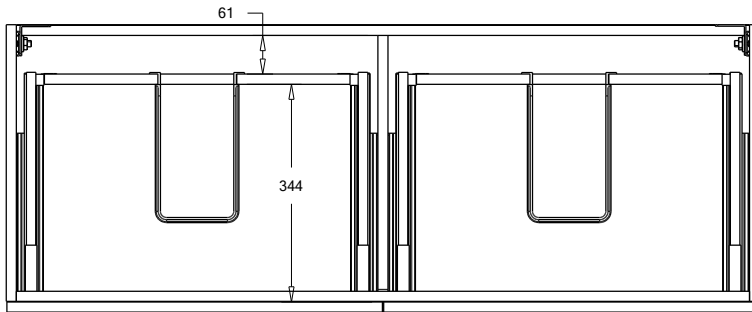

SPECIFICATION SHEET

Harrow 1200 4-Drawer Double Basin Wall Hung Vanity

Features

- 4-Drawer Wall Hung Vanity - *Colour options below*
- StoneCast 20mm Via Double Basin [Standard] - *Upgrade options available*
- Full Extension Soft Close Drawers with Handles - *Handle upgrade options available*
- Dimensions: H670 x W1200 x D465

Cabinet Options

Technical Details

Note: All measurements shown are in millimetres. Sizes are nominal.

TOP VIEW

FRONT VIEW

SIDE VIEW