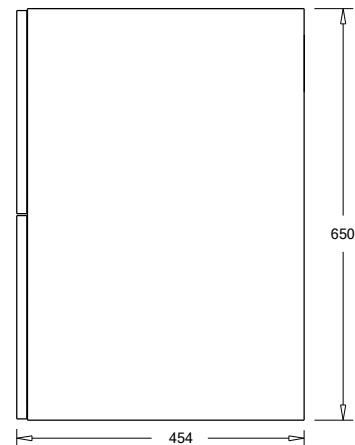

SPECIFICATION SHEET

Harrow 1200 4-Drawer Double Basin Wall Hung Vanity

Features

- 4-Drawer Wall Hung Vanity - *Colour options below*
- StoneCast 20mm Via Double Basin [Standard] - *Upgrade options available*
- Full Extension Soft Close Drawers with Handles - *Handle upgrade options available*
- Dimensions: H670 x W1200 x D465

Cabinet Options

Technical Details

Note: All measurements shown are in millimetres. Sizes are nominal.

TOP VIEW

FRONT VIEW

SIDE VIEW